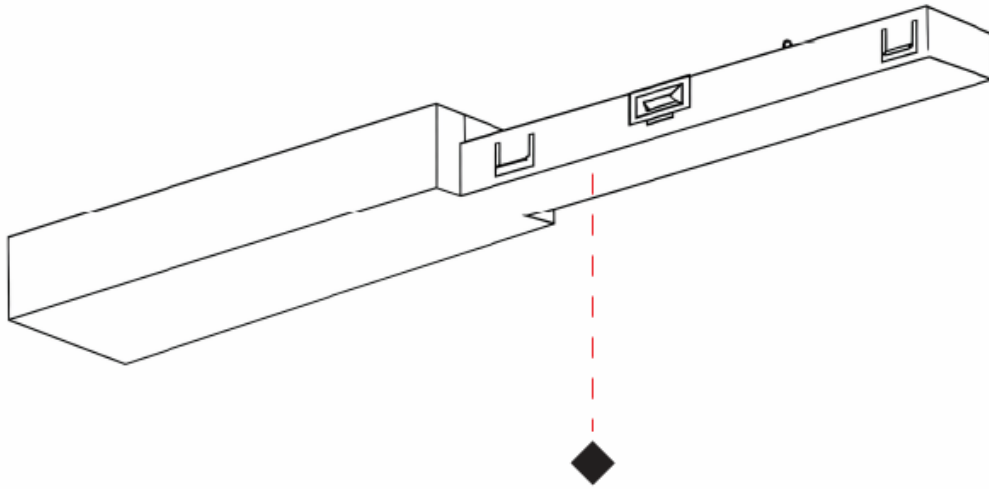

TRACK

STMS-121-48V-WHI

PROJECT _____

TYPE _____

SPECIFIER _____

QUANTITY _____

DATE _____