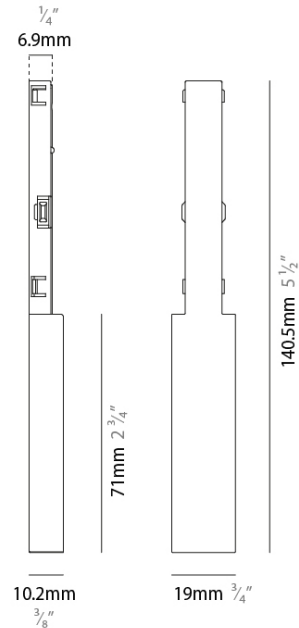

TRACK

STMS-121-48V-WHI

base number

PROJECT

TYPE

SPECIFIER

QUANTITY

DATE

DESCRIPTION

End Feed for Micro Track - White

1. To build a product code in our configurator select the specify button on the base model # product page
2. To build a manual product code on this datasheet choose from the options listed below in blue font and add the suffix to the base model #

GENERAL

Partner: Prolight

Division: Architectural

Installation: Track

PHYSICAL

Shape: Rectangle

Length (mm): 140.5

Length (in): 5 ⁹/₁₆

Width (mm): 19

Width (in): 3/4

Height (mm): 10.2

Height (in): 3/8

Weight (kg): 0.0299

Weight (lbs): 0.0659

Fixture Finish: WHI

Fixture Material: Aluminum

ELECTRICAL

Driver Included: No

RATINGS AND CERTIFICATIONS

Certified By: Certified for North American Standards

IP rating: IP20