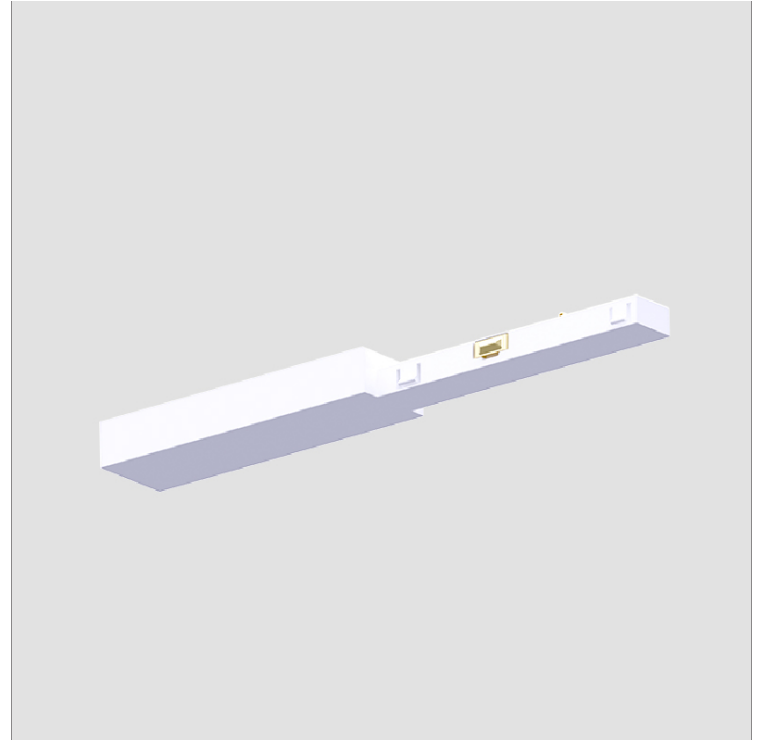

TRACK

STMS-121-48V-WHI

base number

PROJECT

TYPE

SPECIFIER

QUANTITY

DATE

DESCRIPTION

End Feed for Micro Track - White

1. To build a product code in our configurator select the specify button on the base model # product page
2. To build a manual product code on this datasheet choose from the options listed below in blue font and add the suffix to the base model #

GENERAL

Partner: Prolight

Division: Architectural

Installation: Track

PHYSICAL

Shape: Rectangle

Length (mm): 140.5

Length (in): 5 ⁹/₁₆

Width (mm): 19

Width (in): 3/4

Height (mm): 10.2

Height (in): 3/8

Weight (kg): 0.0299

Weight (lbs): 0.0659

Fixture Finish: WHI

Fixture Material: Aluminum

ELECTRICAL

Driver Included: No

RATINGS AND CERTIFICATIONS

Certified By: Certified for North American Standards

IP rating: IP20