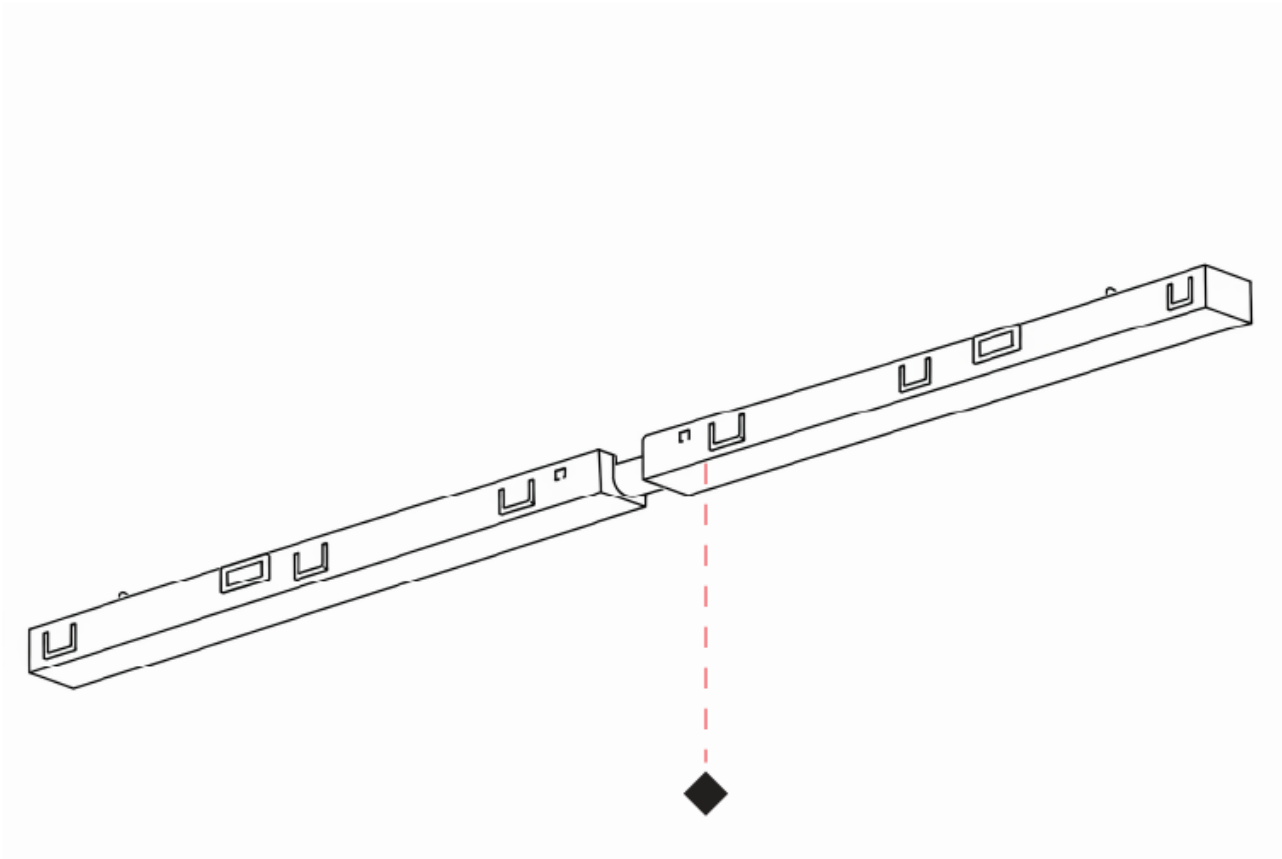

TRACK

STMS-3600-48V-WHI

PROJECT _____

TYPE _____

SPECIFIER _____

QUANTITY _____

DATE _____

A