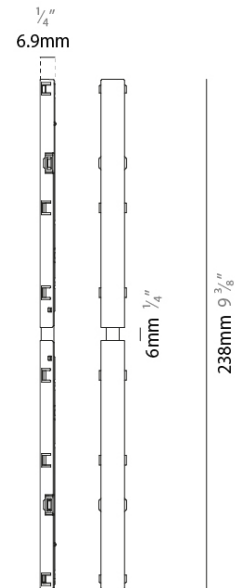

PROJECT	
TYPE	
SPECIFIER	
QUANTITY	
DATE	

TRACK

STMS-3600-48V-WHI

base number

DESCRIPTION

Adjustable Connector for Micro Track, Adjustable Corner (Feedable) - White

1. To build a product code in our configurator select the specify button on the base model # product page
2. To build a manual product code on this datasheet choose from the options listed below in blue font and add the suffix to the base model #

GENERAL

Partner: Prolight
Division: Architectural
Installation: Track

PHYSICAL

Shape: Rectangle
Length (mm): 238
Length (in): 9 ³/₈
Height (mm): 6.9
Height (in): 1/4
Weight (kg): 0.0317
Weight (lbs): 0.07
Fixture Finish: WHI
Fixture Material: Aluminum

ELECTRICAL

Driver Included: No

RATINGS AND CERTIFICATIONS

Certified By: Certified for North American Standards
IP rating: IP20