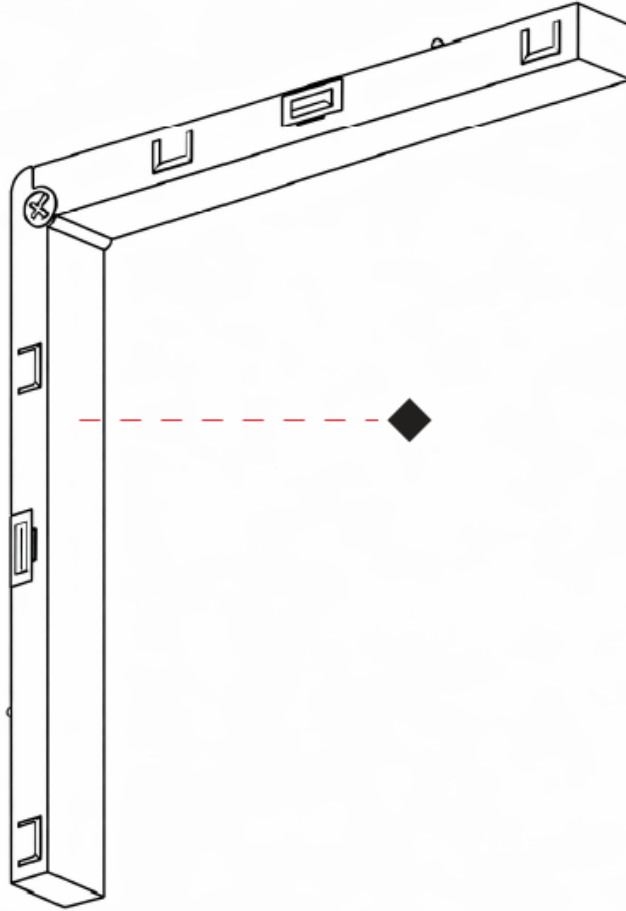

TRACK

STMS-3700-48V-BLK

PROJECT _____

TYPE _____

SPECIFIER _____

QUANTITY _____

DATE _____