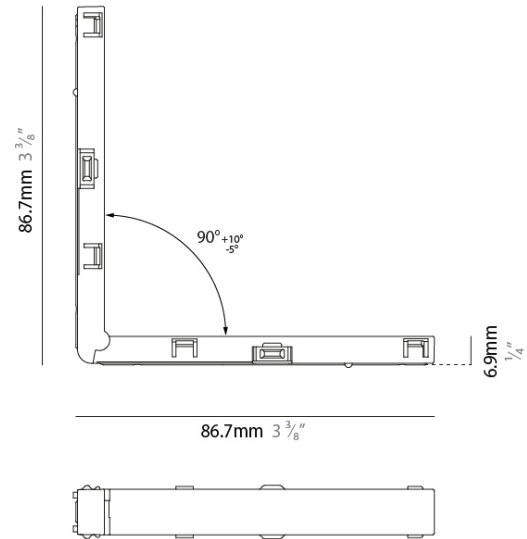

TRACK

STMS-3700-48V-BLK

base number

PROJECT	
TYPE	
SPECIFIER	
QUANTITY	
DATE	

DESCRIPTION

L-Connector for Micro Track, Ceiling-Wall (Feedable) - Black

1. To build a product code in our configurator select the specify button on the base model # product page
2. To build a manual product code on this datasheet choose from the options listed below in blue font and add the suffix to the base model #

GENERAL

Partner: Prolight
Division: Architectural
Installation: Track

PHYSICAL

Shape: Rectangle
Length (mm): 86.7
Length (in): 3 ⁷/₁₆
Width (mm): 86.7
Width (in): 3 ⁷/₁₆
Height (mm): 6.9
Height (in): 1/4
Weight (kg): 0.0541
Weight (lbs): 0.12
Fixture Finish: BLK
Fixture Material: Aluminum

ELECTRICAL

Driver Included: No

RATINGS AND CERTIFICATIONS

Certified By: Certified for North American Standards
IP rating: IP20