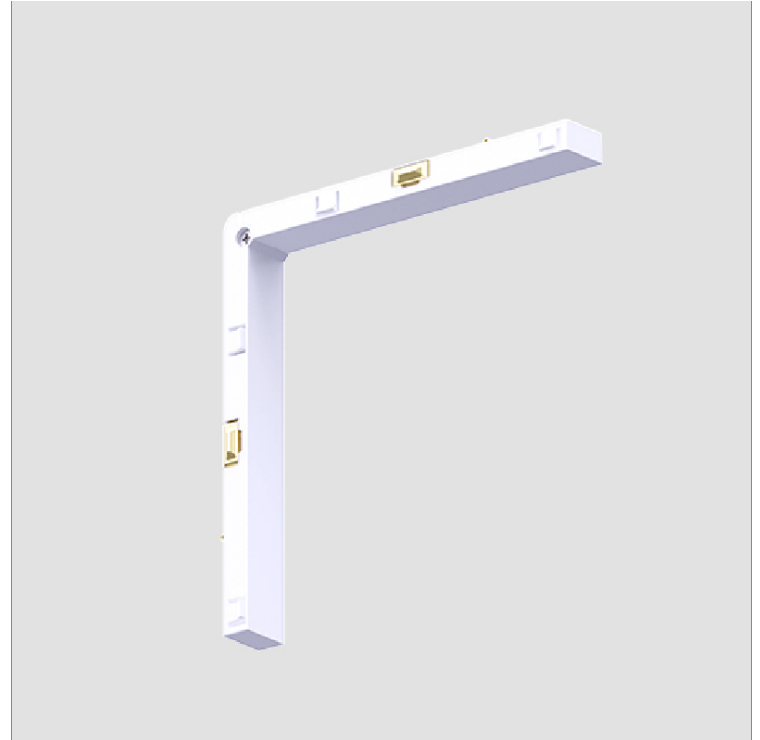

TRACK

STMS-3700-48V-WHI

base number

PROJECT

TYPE

SPECIFIER

QUANTITY

DATE

DESCRIPTION

L-Connector for Micro Track, Ceiling-Wall (Feedable) - White

1. To build a product code in our configurator select the specify button on the base model # product page
2. To build a manual product code on this datasheet choose from the options listed below in blue font and add the suffix to the base model #

GENERAL

Partner: Prolight

Division: Architectural

Installation: Track

PHYSICAL

Shape: Rectangle

Length (mm): 86.7

Length (in): 3 ⁷/₁₆

Width (mm): 86.7

Width (in): 3 ⁷/₁₆

Height (mm): 6.9

Height (in): 1/4

Weight (kg): 0.0541

Weight (lbs): 0.12

Fixture Finish: WHI

Fixture Material: Aluminum

ELECTRICAL

Driver Included: No

RATINGS AND CERTIFICATIONS

Certified By: Certified for North American Standards

IP rating: IP20