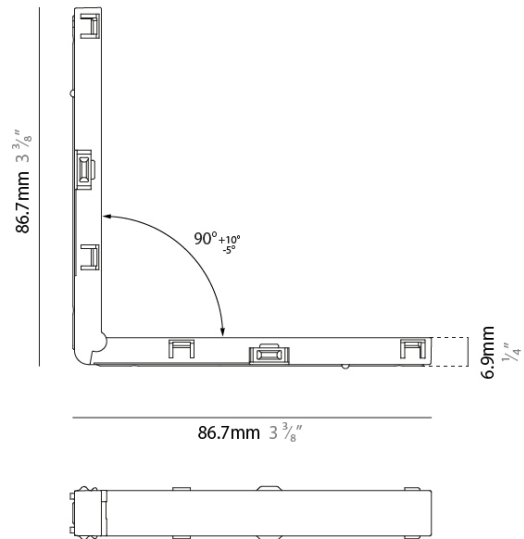

TRACK

STMS-3700-48V-WHI

base number

PROJECT

TYPE

SPECIFIER

QUANTITY

DATE

DESCRIPTION

L-Connector for Micro Track, Ceiling-Wall (Feedable) - White

1. To build a product code in our configurator select the specify button on the base model # product page
2. To build a manual product code on this datasheet choose from the options listed below in blue font and add the suffix to the base model #

GENERAL

Partner: Prolight

Division: Architectural

Installation: Track

PHYSICAL

Shape: Rectangle

Length (mm): 86.7

Length (in): 3 ⁷/₁₆

Width (mm): 86.7

Width (in): 3 ⁷/₁₆

Height (mm): 6.9

Height (in): 1/4

Weight (kg): 0.0541

Weight (lbs): 0.12

Fixture Finish: WHI

Fixture Material: Aluminum

ELECTRICAL

Driver Included: No

RATINGS AND CERTIFICATIONS

Certified By: Certified for North American Standards

IP rating: IP20