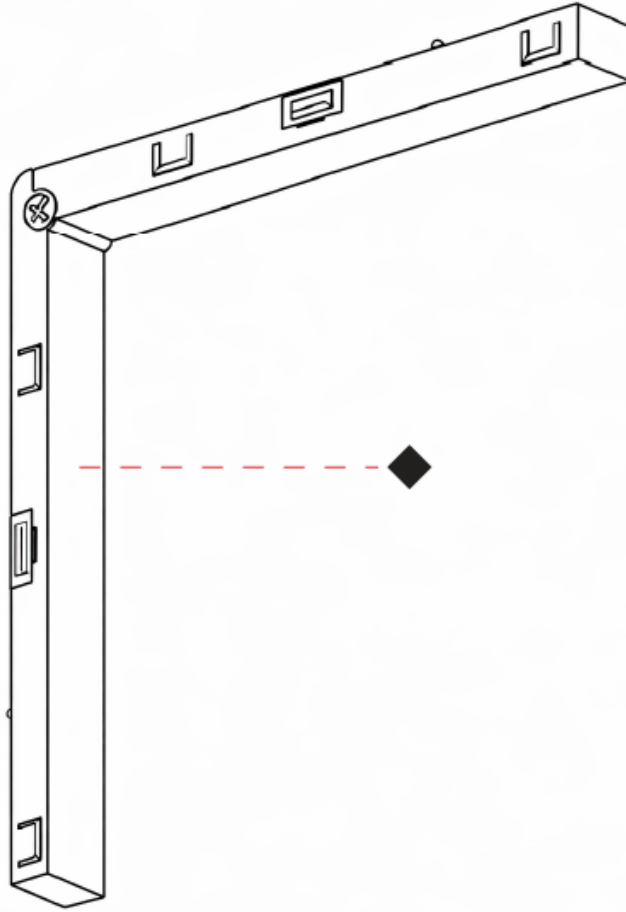

TRACK

STMS-3700-48V-WHI

PROJECT _____

TYPE _____

SPECIFIER _____

QUANTITY _____

DATE _____