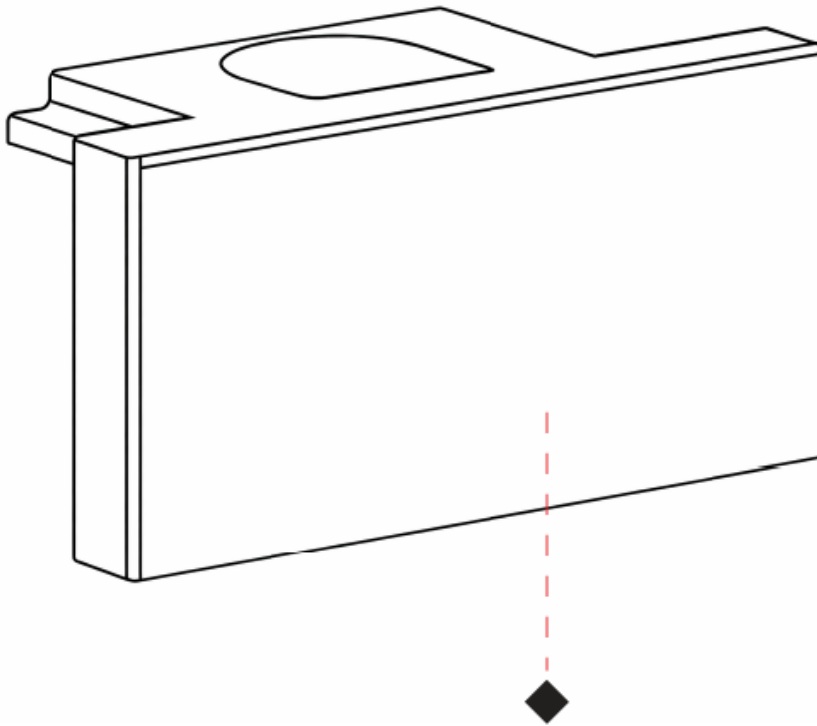

#### PHYSICAL

Shape: Rectangle  
 Length (mm): 19  
 Length (in): 3/4  
 Width (mm): 10.2  
 Width (in): 3/8  
 Height (mm): 8  
 Height (in): 5/16  
 Weight (kg): 0.0054  
 Weight (lbs): 0.012  
 Fixture Finish: BLK  
 Fixture Material: Aluminum