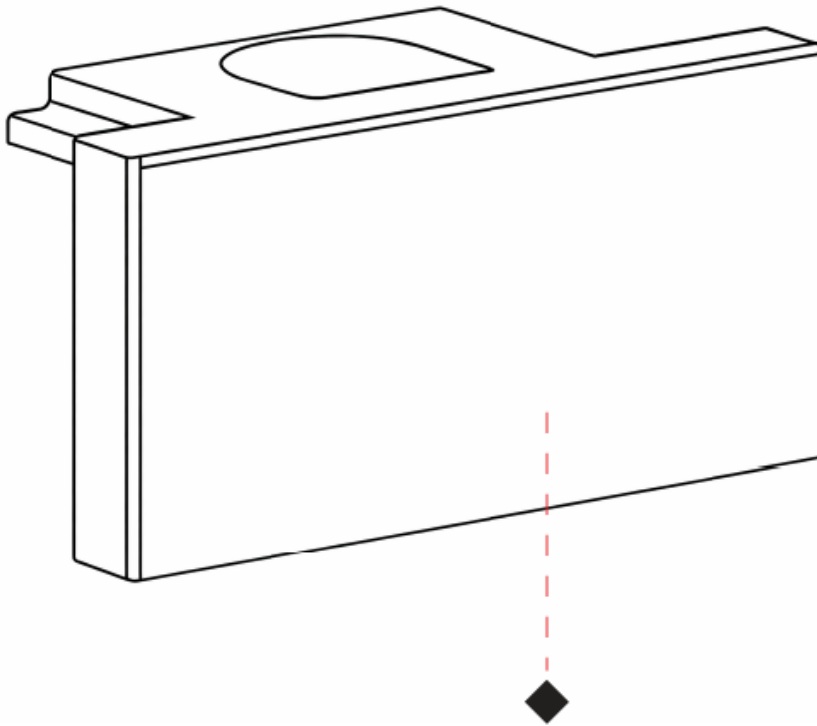

TRACK

STMS-4100-48V-BLK

PROJECT _____

TYPE _____

SPECIFIER _____

QUANTITY _____

DATE _____

A