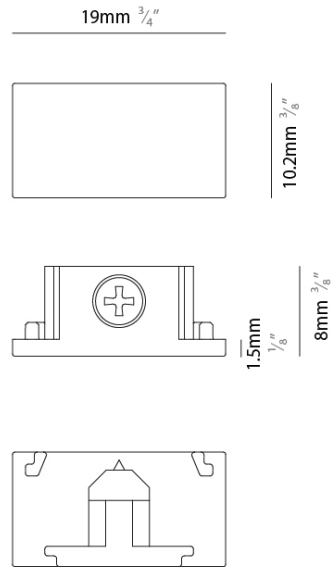

PROJECT _____
TYPE _____
SPECIFIER _____
QUANTITY _____
DATE _____

TRACK

STMS-4100-48V-BLK

base number

DESCRIPTION

End Cap for Surface Mount Micro Track - Black

1. To build a product code in our configurator select the specify button on the base model # product page
2. To build a manual product code on this datasheet choose from the options listed below in blue font and add the suffix to the base model #

GENERAL

Partner: Prolight
Division: Architectural
Installation: Track

PHYSICAL

Shape: Rectangle
Length (mm): 19
Length (in): 3/4
Width (mm): 10.2
Width (in): 3/8
Height (mm): 8
Height (in): 5/16
Weight (kg): 0.0054
Weight (lbs): 0.012
Fixture Finish: BLK
Fixture Material: Aluminum

ELECTRICAL

Driver Included: No

RATINGS AND CERTIFICATIONS

Certified By: Certified for North American Standards
IP rating: IP20