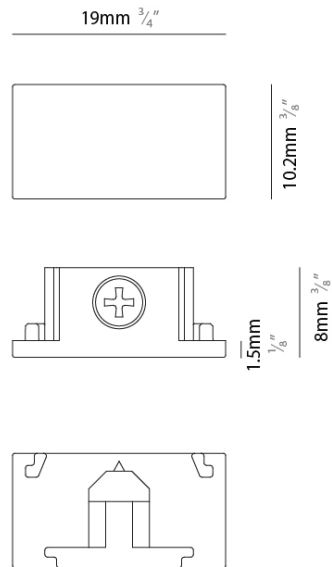

TRACK

STMS-4100-48V-WHI

base number

PROJECT _____

TYPE _____

SPECIFIER _____

QUANTITY _____

DATE _____

DESCRIPTION

End Cap for Surface Mount Micro Track - White

1. To build a product code in our configurator select the specify button on the base model # product page
2. To build a manual product code on this datasheet choose from the options listed below in blue font and add the suffix to the base model #

GENERAL

Partner: Prolicht

Division: Architectural

Installation: Track

PHYSICAL

Shape: Rectangle

Length (mm): 19

Length (in): 3/4

Width (mm): 10.2

Width (in): 3/8

Height (mm): 8

Height (in): 5/16

Weight (kg): 0.0054

Weight (lbs): 0.012

Fixture Finish: WHI

Fixture Material: Aluminum

ELECTRICAL

Driver Included: No

RATINGS AND CERTIFICATIONS

Certified By: Certified for North American Standards

IP rating: IP20