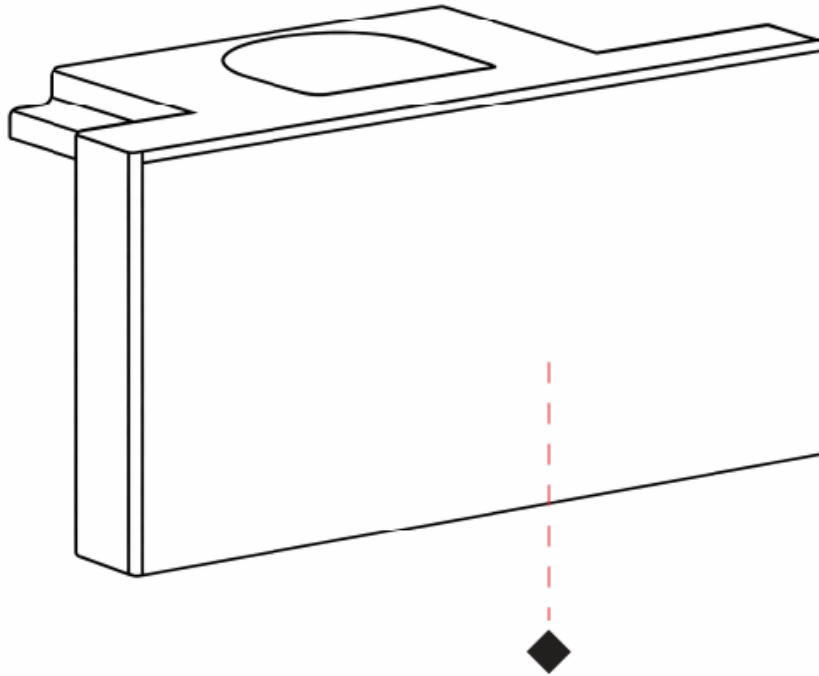

TRACK

STMS-4100-48V-WHI

PROJECT

TYPE

SPECIFIER

QUANTITY

DATE

A