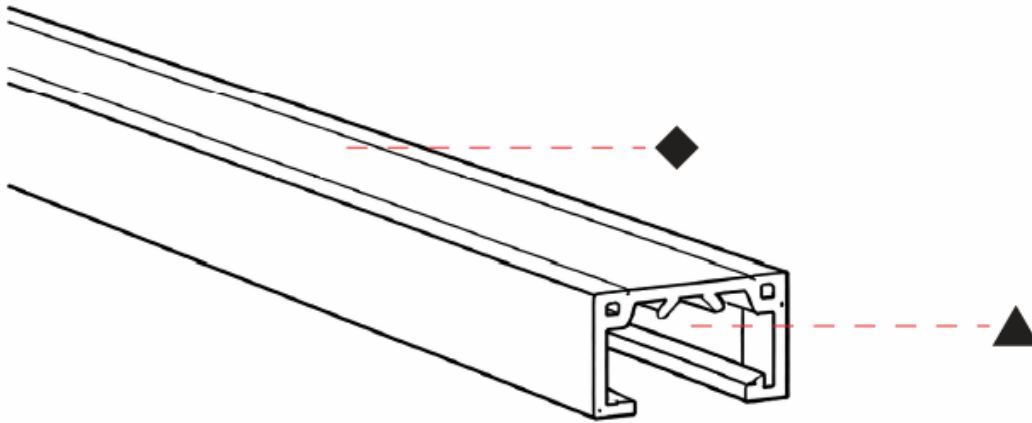

TRACK

STMS-4400-48V-BKW

PROJECT _____

TYPE _____

SPECIFIER _____

QUANTITY _____

DATE _____

A