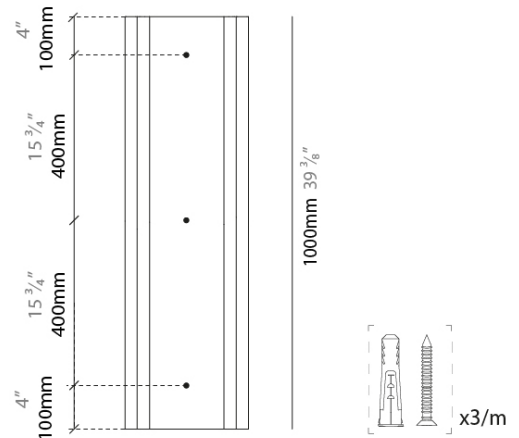

TRACK

STMS-4400-48V-BKW

base number

PROJECT	
TYPE	
SPECIFIER	
QUANTITY	
DATE	

DESCRIPTION

4' Surface Mount Micro Track - 48V - White & Black

1. To build a product code in our configurator select the specify button on the base model # product page
2. To build a manual product code on this datasheet choose from the options listed below in blue font and add the suffix to the base model #

GENERAL

Partner: Prolight
Division: Architectural
Installation: Track

PHYSICAL

Shape: Rectangle
Length (mm): 1219
Length (in): 48
Width (mm): 19
Width (in): 3/4
Height (mm): 10.2
Height (in): 3/8
Weight (kg): 0.645
Fixture Finish: BLK / WHI
Fixture Material: Aluminum

ELECTRICAL

Driver Included: No
Constant Voltage (V): 60

RATINGS AND CERTIFICATIONS

Certified By: Certified for North American Standards
IP rating: IP20