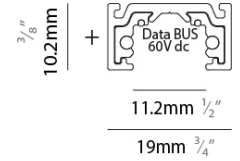

TRACK

STMS-4400-48V-BKW

base number

PROJECT	
TYPE	
SPECIFIER	
QUANTITY	
DATE	

DESCRIPTION

4' Surface Mount Micro Track - 48V - White & Black

1. To build a product code in our configurator select the specify button on the base model # product page
2. To build a manual product code on this datasheet choose from the options listed below in blue font and add the suffix to the base model #

GENERAL

Partner: Prolight
Division: Architectural
Installation: Track

PHYSICAL

Shape: Rectangle
Length (mm): 1219
Length (in): 48
Width (mm): 19
Width (in): 3/4
Height (mm): 10.2
Height (in): 3/8
Weight (kg): 0.645
Fixture Finish: BLK / WHI
Fixture Material: Aluminum

ELECTRICAL

Driver Included: No
Constant Voltage (V): 60

RATINGS AND CERTIFICATIONS

Certified By: Certified for North American Standards
IP rating: IP20