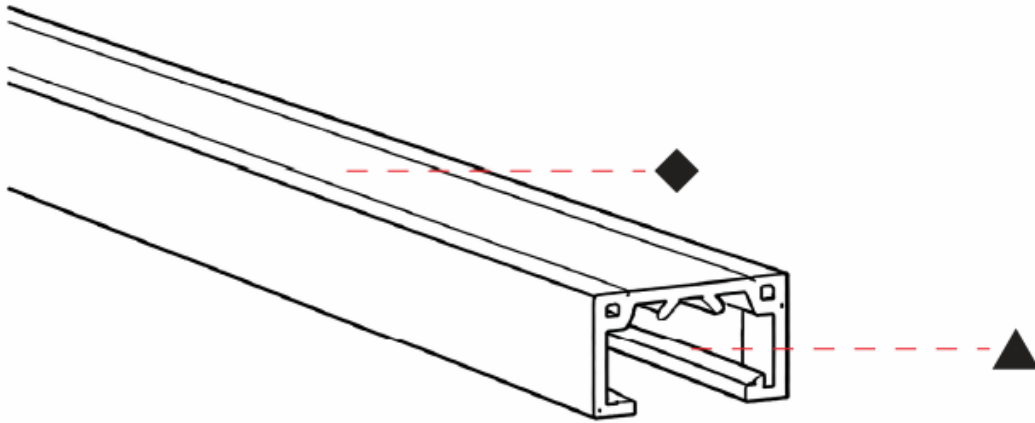

TRACK

STMS-4400-48V-BLK

PROJECT _____

TYPE _____

SPECIFIER _____

QUANTITY _____

DATE _____

A