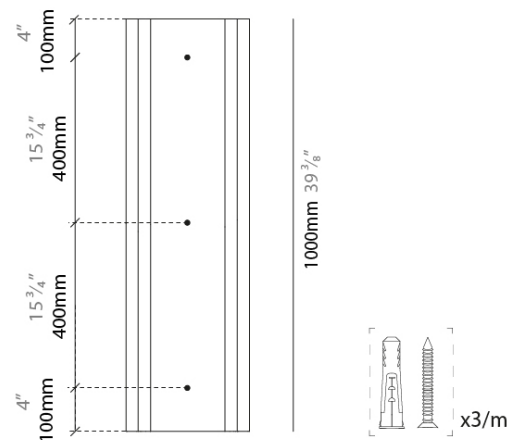

PROJECT	
TYPE	
SPECIFIER	
QUANTITY	
DATE	

TRACK

STMS-4400-48V-BLK

base number

DESCRIPTION

4' Surface Mount Micro Track - 48V - Black

1. To build a product code in our configurator select the specify button on the base model # product page
2. To build a manual product code on this datasheet choose from the options listed below in blue font and add the suffix to the base model #

GENERAL

Partner: Prolight
Division: Architectural
Installation: Track

PHYSICAL

Shape: Rectangle
Length (mm): 1219
Length (in): 48
Width (mm): 19
Width (in): 3/4
Height (mm): 10.2
Height (in): 3/8
Weight (kg): 0.386
Fixture Finish: BLK
Fixture Material: Aluminum

ELECTRICAL

Driver Included: No
Constant Voltage (V): 60

RATINGS AND CERTIFICATIONS

Certified By: Certified for North American Standards
IP rating: IP20