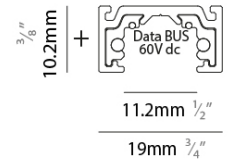

PROJECT	
TYPE	
SPECIFIER	
QUANTITY	
DATE	

TRACK

STMS-4400-48V-BLK

base number

DESCRIPTION

4' Surface Mount Micro Track - 48V - Black

1. To build a product code in our configurator select the specify button on the base model # product page
2. To build a manual product code on this datasheet choose from the options listed below in blue font and add the suffix to the base model #

GENERAL

Partner: Prolight
Division: Architectural
Installation: Track

PHYSICAL

Shape: Rectangle
Length (mm): 1219
Length (in): 48
Width (mm): 19
Width (in): 3/4
Height (mm): 10.2
Height (in): 3/8
Weight (kg): 0.386
Fixture Finish: BLK
Fixture Material: Aluminum

ELECTRICAL

Driver Included: No
Constant Voltage (V): 60

RATINGS AND CERTIFICATIONS

Certified By: Certified for North American Standards
IP rating: IP20