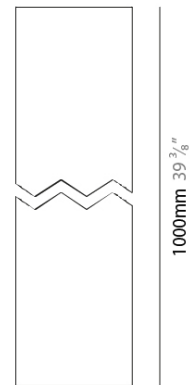

PROJECT	
TYPE	
SPECIFIER	
QUANTITY	
DATE	

TRACK

STMS-4400R-48V-BLK

base number

DESCRIPTION

Cover 4' for Micro Track - Black

1. To build a product code in our configurator select the specify button on the base model # product page
2. To build a manual product code on this datasheet choose from the options listed below in blue font and add the suffix to the base model #

GENERAL

Partner: Prolight
Division: Architectural
Installation: Track

PHYSICAL

Shape: Rectangle
Length (mm): 1219
Length (in): 48
Width (mm): 13.5
Width (in): 9/16
Height (mm): 4.7
Height (in): 3/16
Weight (kg): 0.0425
Weight (lbs): 0.0935
Fixture Finish: BLK
Fixture Material: Aluminum

ELECTRICAL

Driver Included: No

RATINGS AND CERTIFICATIONS

Certified By: Certified for North American Standards
IP rating: IP20