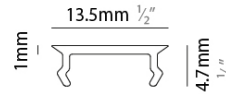

PROJECT	
TYPE	
SPECIFIER	
QUANTITY	
DATE	

TRACK

STMS-4400R-48V-BLK

base number

DESCRIPTION

Cover 4' for Micro Track - Black

1. To build a product code in our configurator select the specify button on the base model # product page
2. To build a manual product code on this datasheet choose from the options listed below in blue font and add the suffix to the base model #

GENERAL

Partner: Prolight
Division: Architectural
Installation: Track

PHYSICAL

Shape: Rectangle
Length (mm): 1219
Length (in): 48
Width (mm): 13.5
Width (in): 9/16
Height (mm): 4.7
Height (in): 3/16
Weight (kg): 0.0425
Weight (lbs): 0.0935
Fixture Finish: BLK
Fixture Material: Aluminum

ELECTRICAL

Driver Included: No

RATINGS AND CERTIFICATIONS

Certified By: Certified for North American Standards
IP rating: IP20