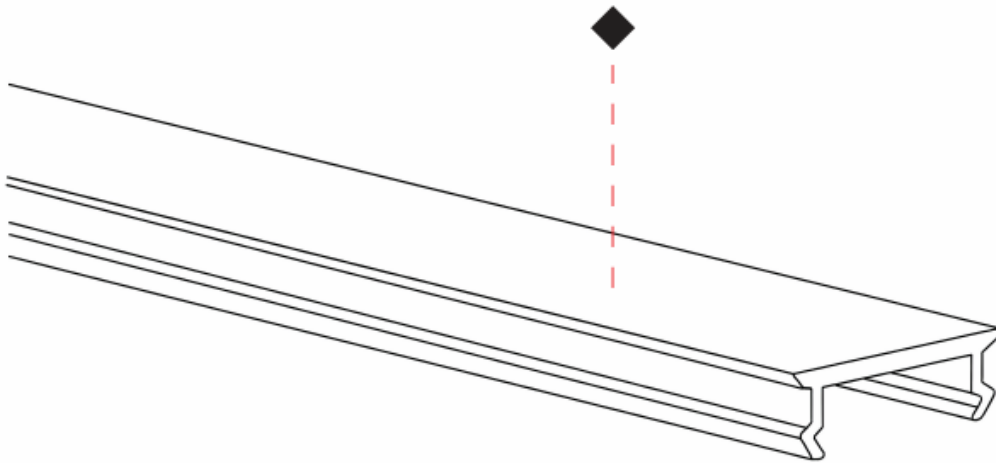

TRACK

STMS-4400R-48V-BLK

PROJECT _____

TYPE _____

SPECIFIER _____

QUANTITY _____

DATE _____