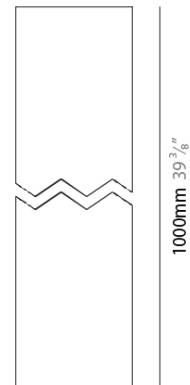

PROJECT	
TYPE	
SPECIFIER	
QUANTITY	
DATE	

TRACK

STMS-4400R-48V-WHI

base number

DESCRIPTION

Cover 4' for Micro Track - White

1. To build a product code in our configurator select the specify button on the base model # product page
2. To build a manual product code on this datasheet choose from the options listed below in blue font and add the suffix to the base model #

GENERAL

Partner: Prolight
Division: Architectural
Installation: Track

PHYSICAL

Shape: Rectangle
Length (mm): 1219
Length (in): 48
Width (mm): 13.5
Width (in): 9/16
Height (mm): 4.7
Height (in): 3/16
Weight (kg): 0.0425
Weight (lbs): 0.0935
Fixture Finish: WHI
Fixture Material: Aluminum

ELECTRICAL

Driver Included: No

RATINGS AND CERTIFICATIONS

Certified By: Certified for North American Standards
IP rating: IP20