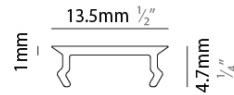

PROJECT	
TYPE	
SPECIFIER	
QUANTITY	
DATE	

TRACK

STMS-4400R-48V-WHI

base number

DESCRIPTION

Cover 4' for Micro Track - White

1. To build a product code in our configurator select the specify button on the base model # product page
2. To build a manual product code on this datasheet choose from the options listed below in blue font and add the suffix to the base model #

GENERAL

Partner: Prolight
Division: Architectural
Installation: Track

PHYSICAL

Shape: Rectangle
Length (mm): 1219
Length (in): 48
Width (mm): 13.5
Width (in): 9/16
Height (mm): 4.7
Height (in): 3/16
Weight (kg): 0.0425
Weight (lbs): 0.0935
Fixture Finish: WHI
Fixture Material: Aluminum

ELECTRICAL

Driver Included: No

RATINGS AND CERTIFICATIONS

Certified By: Certified for North American Standards
IP rating: IP20