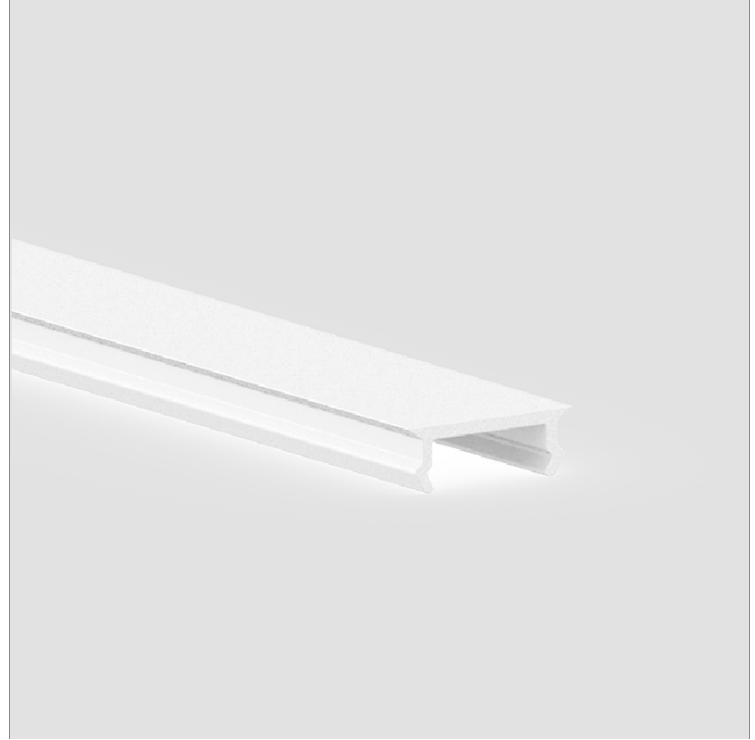

PROJECT	
TYPE	
SPECIFIER	
QUANTITY	
DATE	

TRACK

STMS-4400R-48V-WHI

base number

DESCRIPTION

Cover 4' for Micro Track - White

1. To build a product code in our configurator select the specify button on the base model # product page
2. To build a manual product code on this datasheet choose from the options listed below in blue font and add the suffix to the base model #

GENERAL

Partner: Prolight
Division: Architectural
Installation: Track

PHYSICAL

Shape: Rectangle
Length (mm): 1219
Length (in): 48
Width (mm): 13.5
Width (in): 9/16
Height (mm): 4.7
Height (in): 3/16
Weight (kg): 0.0425
Weight (lbs): 0.0935
Fixture Finish: WHI
Fixture Material: Aluminum

ELECTRICAL

Driver Included: No

RATINGS AND CERTIFICATIONS

Certified By: Certified for North American Standards
IP rating: IP20