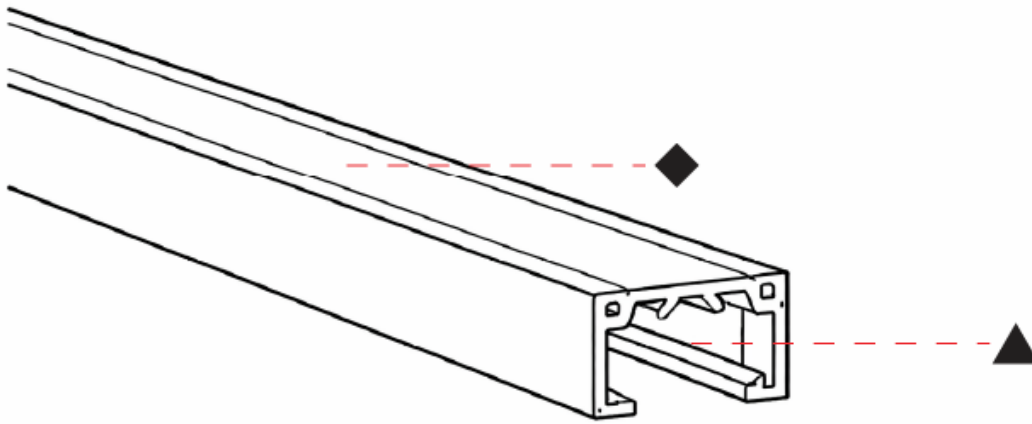

TRACK

STMS-4800-48V-BKW

PROJECT _____

TYPE _____

SPECIFIER _____

QUANTITY _____

DATE _____

A