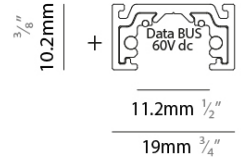

PROJECT	
TYPE	
SPECIFIER	
QUANTITY	
DATE	

TRACK

STMS-4800-48V-BKW

base number

DESCRIPTION

8' Surface Mount Micro Track - 48V - White & Black

1. To build a product code in our configurator select the specify button on the base model # product page
2. To build a manual product code on this datasheet choose from the options listed below in blue font and add the suffix to the base model #

GENERAL

Partner: Prolight
Division: Architectural
Installation: Track

PHYSICAL

Shape: Rectangle
Length (mm): 2438
Length (in): 96
Width (mm): 19
Width (in): 3/4
Height (mm): 10.2
Height (in): 3/4
Weight (kg): 1.289
Fixture Finish: BLK / WHI
Fixture Material: Aluminum

ELECTRICAL

Driver Included: No
Constant Voltage (V): 60

RATINGS AND CERTIFICATIONS

Certified By: Certified for North American Standards
IP rating: IP20