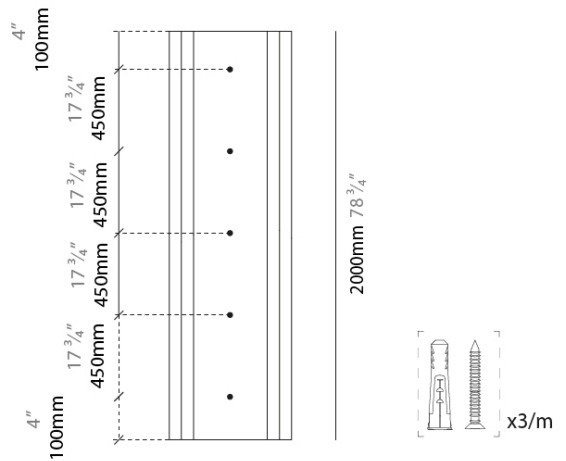

PROJECT	
TYPE	
SPECIFIER	
QUANTITY	
DATE	

TRACK

STMS-4800-48V-BKW

base number

DESCRIPTION

8' Surface Mount Micro Track - 48V - White & Black

1. To build a product code in our configurator select the specify button on the base model # product page
2. To build a manual product code on this datasheet choose from the options listed below in blue font and add the suffix to the base model #

GENERAL

Partner: Prolight
Division: Architectural
Installation: Track

PHYSICAL

Shape: Rectangle
Length (mm): 2438
Length (in): 96
Width (mm): 19
Width (in): 3/4
Height (mm): 10.2
Height (in): 3/4
Weight (kg): 1.289
Fixture Finish: BLK / WHI
Fixture Material: Aluminum

ELECTRICAL

Driver Included: No
Constant Voltage (V): 60

RATINGS AND CERTIFICATIONS

Certified By: Certified for North American Standards
IP rating: IP20