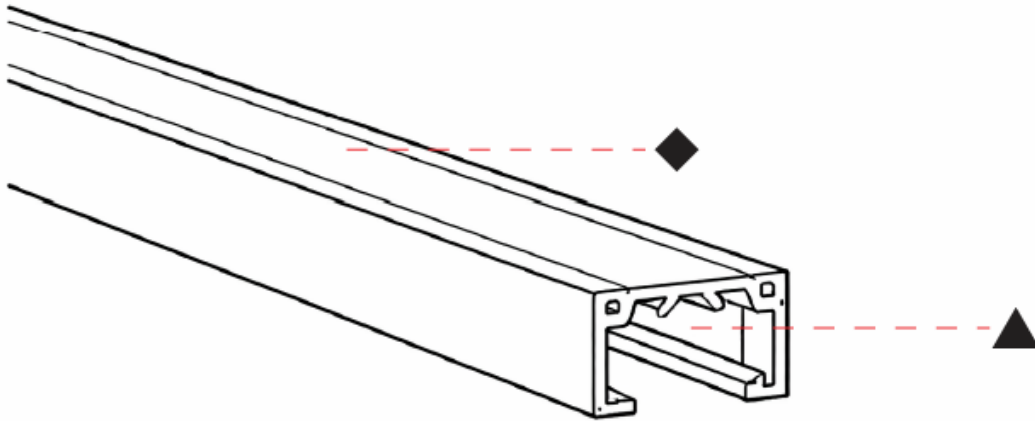

TRACK

STMS-4800-48V-WHI

PROJECT _____

TYPE _____

SPECIFIER _____

QUANTITY _____

DATE _____