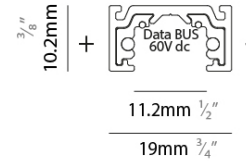

TRACK

STMS-4800-48V-WHI

base number

PROJECT	
TYPE	
SPECIFIER	
QUANTITY	
DATE	

DESCRIPTION

8' Surface Mount Micro Track - 48V - White

1. To build a product code in our configurator select the specify button on the base model # product page
2. To build a manual product code on this datasheet choose from the options listed below in blue font and add the suffix to the base model #

GENERAL

Partner: Prolight
Division: Architectural
Installation: Track

PHYSICAL

Shape: Rectangle
Length (mm): 2438
Length (in): 96
Width (mm): 19
Width (in): 3/4
Height (mm): 10.2
Height (in): 3/8
Weight (kg): 0.772
Fixture Finish: WHI
Fixture Material: Aluminum

ELECTRICAL

Driver Included: No
Constant Voltage (V): 60V

RATINGS AND CERTIFICATIONS

Certified By: Certified for North American Standards
IP rating: IP20