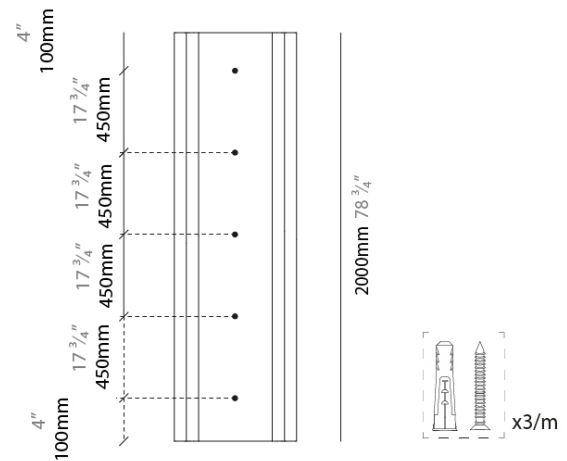

TRACK

STMS-4800-48V-WHI

base number

PROJECT	
TYPE	
SPECIFIER	
QUANTITY	
DATE	

DESCRIPTION

8' Surface Mount Micro Track - 48V - White

1. To build a product code in our configurator select the specify button on the base model # product page
2. To build a manual product code on this datasheet choose from the options listed below in blue font and add the suffix to the base model #

GENERAL

Partner: Prolight
Division: Architectural
Installation: Track

PHYSICAL

Shape: Rectangle
Length (mm): 2438
Length (in): 96
Width (mm): 19
Width (in): 3/4
Height (mm): 10.2
Height (in): 3/8
Weight (kg): 0.772
Fixture Finish: WHI
Fixture Material: Aluminum

ELECTRICAL

Driver Included: No
Constant Voltage (V): 60V

RATINGS AND CERTIFICATIONS

Certified By: Certified for North American Standards
IP rating: IP20