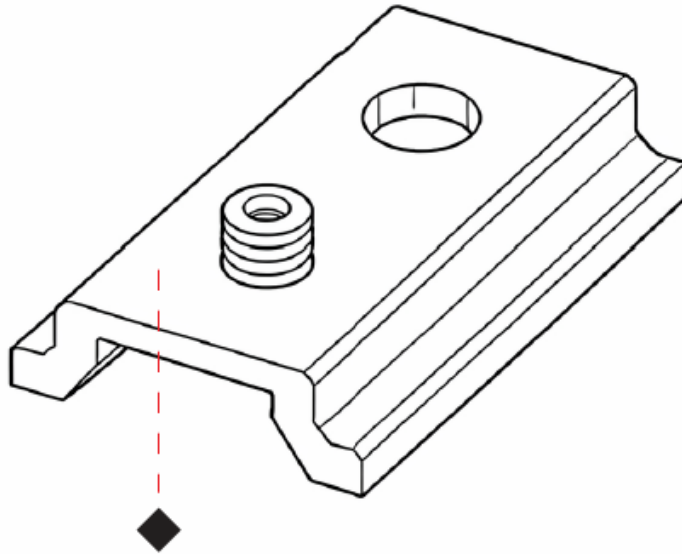

TRACK

STMS-512CS-48V-BLK

PROJECT _____

TYPE _____

SPECIFIER _____

QUANTITY _____

DATE _____

A