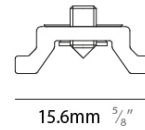

TRACK

STMS-512CS-48V-BLK

base number

DESCRIPTION

Ceiling Mounting Short Bracket for Suspension Micro Track- Black

1. To build a product code in our configurator select the specify button on the base model # product page
2. To build a manual product code on this datasheet choose from the options listed below in blue font and add the suffix to the base model #

GENERAL

Partner: Prolight
Division: Architectural
Installation: Track

PHYSICAL

Shape: Rectangle
Length (mm): 25
Length (in): 63/64
Width (mm): 15.6
Width (in): 5/8
Height (mm): 5.38
Height (in): 3/16
Weight (kg): 0.0127
Weight (lbs): 0.028
Fixture Finish: BLK
Fixture Material: Aluminum

ELECTRICAL

Driver Included: No

RATINGS AND CERTIFICATIONS

Certified By: Certified for North American Standards
IP rating: IP20