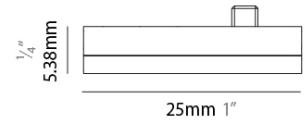

TRACK

STMS-512CS-48V-BLK

base number

DESCRIPTION

Ceiling Mounting Short Bracket for Suspension Micro Track- Black

1. To build a product code in our configurator select the specify button on the base model # product page
2. To build a manual product code on this datasheet choose from the options listed below in blue font and add the suffix to the base model #

GENERAL

Partner: Prolight
Division: Architectural
Installation: Track

PHYSICAL

Shape: Rectangle
Length (mm): 25
Length (in): 63/64
Width (mm): 15.6
Width (in): 5/8
Height (mm): 5.38
Height (in): 3/16
Weight (kg): 0.0127
Weight (lbs): 0.028
Fixture Finish: BLK
Fixture Material: Aluminum

ELECTRICAL

Driver Included: No

RATINGS AND CERTIFICATIONS

Certified By: Certified for North American Standards
IP rating: IP20