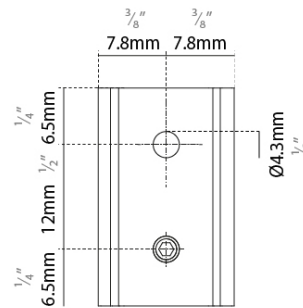

TRACK

STMS-512CS-48V-BLK

base number

DESCRIPTION

Ceiling Mounting Short Bracket for Suspension Micro Track- Black

1. To build a product code in our configurator select the specify button on the base model # product page
2. To build a manual product code on this datasheet choose from the options listed below in blue font and add the suffix to the base model #

GENERAL

Partner: Prolight
Division: Architectural
Installation: Track

PHYSICAL

Shape: Rectangle
Length (mm): 25
Length (in): 63/64
Width (mm): 15.6
Width (in): 5/8
Height (mm): 5.38
Height (in): 3/16
Weight (kg): 0.0127
Weight (lbs): 0.028
Fixture Finish: BLK
Fixture Material: Aluminum

ELECTRICAL

Driver Included: No

RATINGS AND CERTIFICATIONS

Certified By: Certified for North American Standards
IP rating: IP20