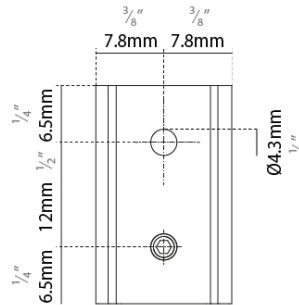

TRACK

STMS-512CS-48V-WHI

base number

DESCRIPTION

Ceiling Mounting Short Bracket for Suspension Micro Track - White

1. To build a product code in our configurator select the specify button on the base model # product page
2. To build a manual product code on this datasheet choose from the options listed below in blue font and add the suffix to the base model #

GENERAL

Partner: Prolight
Division: Architectural
Installation: Track

PHYSICAL

Shape: Rectangle
Length (mm): 25
Length (in): 63/64
Width (mm): 15.6
Width (in): 5/8
Height (mm): 5.38
Height (in): 3/16
Weight (kg): 0.0127
Weight (lbs): 0.028
Fixture Finish: WHI
Fixture Material: Aluminum

ELECTRICAL

Driver Included: No

RATINGS AND CERTIFICATIONS

Certified By: Certified for North American Standards
IP rating: IP20