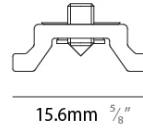

TRACK

STMS-512CS-48V-WHI

base number

DESCRIPTION

Ceiling Mounting Short Bracket for Suspension Micro Track - White

1. To build a product code in our configurator select the specify button on the base model # product page
2. To build a manual product code on this datasheet choose from the options listed below in blue font and add the suffix to the base model #

GENERAL

Partner: Prolight
Division: Architectural
Installation: Track

PHYSICAL

Shape: Rectangle
Length (mm): 25
Length (in): 63/64
Width (mm): 15.6
Width (in): 5/8
Height (mm): 5.38
Height (in): 3/16
Weight (kg): 0.0127
Weight (lbs): 0.028
Fixture Finish: WHI
Fixture Material: Aluminum

ELECTRICAL

Driver Included: No

RATINGS AND CERTIFICATIONS

Certified By: Certified for North American Standards
IP rating: IP20