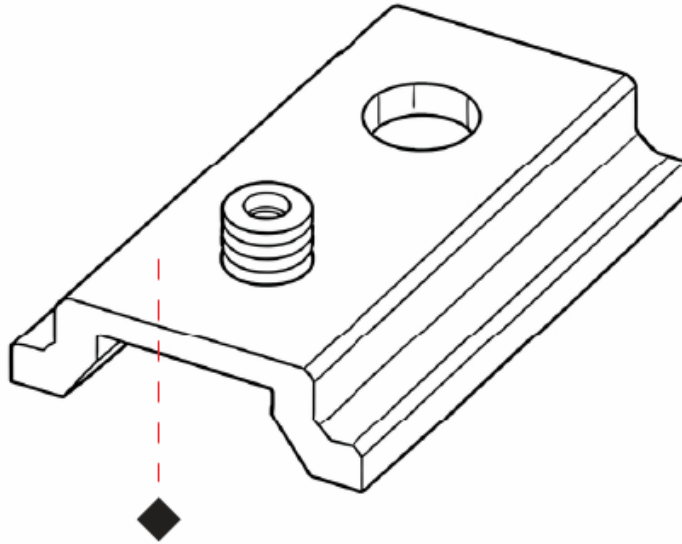

PROJECT

TYPE

SPECIFIER

QUANTITY

DATE