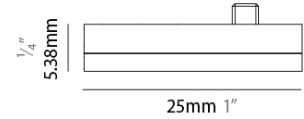

TRACK

STMS-512CS-48V-WHI

base number

DESCRIPTION

Ceiling Mounting Short Bracket for Suspension Micro Track - White

1. To build a product code in our configurator select the specify button on the base model # product page
2. To build a manual product code on this datasheet choose from the options listed below in blue font and add the suffix to the base model #

GENERAL

Partner: Prolight
Division: Architectural
Installation: Track

PHYSICAL

Shape: Rectangle
Length (mm): 25
Length (in): 63/64
Width (mm): 15.6
Width (in): 5/8
Height (mm): 5.38
Height (in): 3/16
Weight (kg): 0.0127
Weight (lbs): 0.028
Fixture Finish: WHI
Fixture Material: Aluminum

ELECTRICAL

Driver Included: No

RATINGS AND CERTIFICATIONS

Certified By: Certified for North American Standards
IP rating: IP20