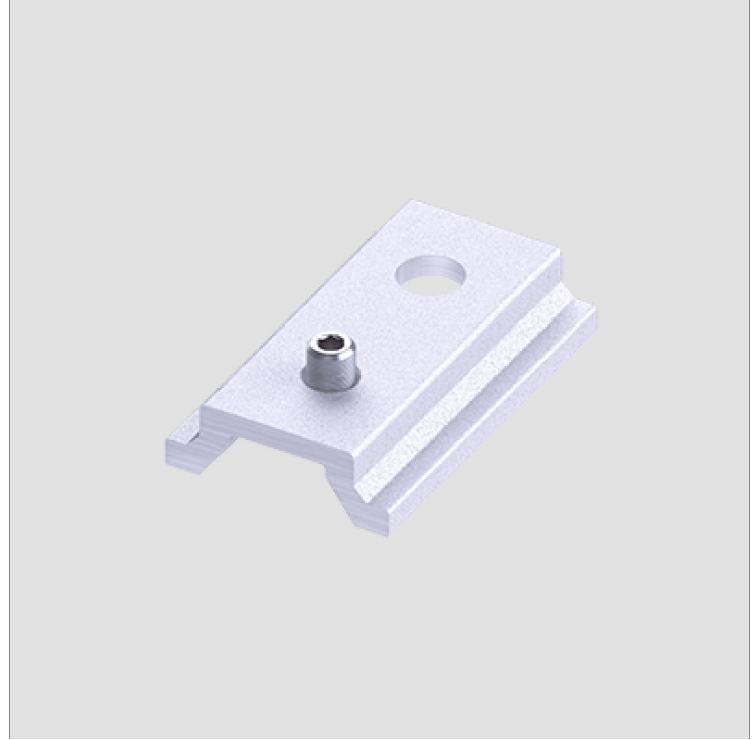

TRACK

STMS-512CS-48V-WHI

base number

DESCRIPTION

Ceiling Mounting Short Bracket for Suspension Micro Track - White

1. To build a product code in our configurator select the specify button on the base model # product page
2. To build a manual product code on this datasheet choose from the options listed below in blue font and add the suffix to the base model #

GENERAL

Partner: Prolight
Division: Architectural
Installation: Track

PHYSICAL

Shape: Rectangle
Length (mm): 25
Length (in): 63/64
Width (mm): 15.6
Width (in): 5/8
Height (mm): 5.38
Height (in): 3/16
Weight (kg): 0.0127
Weight (lbs): 0.028
Fixture Finish: WHI
Fixture Material: Aluminum

ELECTRICAL

Driver Included: No

RATINGS AND CERTIFICATIONS

Certified By: Certified for North American Standards
IP rating: IP20