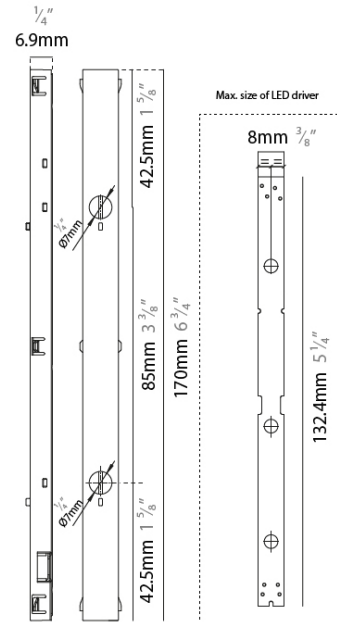

TRACK

STMS-526D-48V-WHI

base number

PROJECT _____

TYPE _____

SPECIFIER _____

QUANTITY _____

DATE _____

DESCRIPTION

Double Spot Adapter Without Contacts - White

1. To build a product code in our configurator select the specify button on the base model # product page
2. To build a manual product code on this datasheet choose from the options listed below in blue font and add the suffix to the base model #

GENERAL

Partner: Prolight

Division: Architectural

Installation: Track

PHYSICAL

Shape: Rectangle

Length (mm): 132.4

Length (in): 5 ³/₁₆

Width (mm): 8

Width (in): 5/16

Height (mm): 6.9

Height (in): 1/4

Weight (kg): 0.0317

Weight (lbs): 0.07

Fixture Finish: WHI

Fixture Material: Aluminum

ELECTRICAL

Driver Included: No

RATINGS AND CERTIFICATIONS

Certified By: Certified for North American Standards

IP rating: IP20