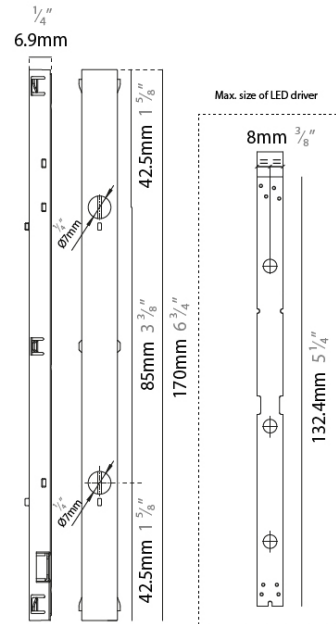

TRACK

STMS-526D-48V-WHI

base number

PROJECT _____

TYPE _____

SPECIFIER _____

QUANTITY _____

DATE _____

DESCRIPTION

Double Spot Adapter Without Contacts - White

1. To build a product code in our configurator select the specify button on the base model # product page
2. To build a manual product code on this datasheet choose from the options listed below in blue font and add the suffix to the base model #

GENERAL

Partner: Prolight

Division: Architectural

Installation: Track

PHYSICAL

Shape: Rectangle

Length (mm): 132.4

Length (in): 5 ³/₁₆

Width (mm): 8

Width (in): 5/16

Height (mm): 6.9

Height (in): 1/4

Weight (kg): 0.0317

Weight (lbs): 0.07

Fixture Finish: WHI

Fixture Material: Aluminum

ELECTRICAL

Driver Included: No

RATINGS AND CERTIFICATIONS

Certified By: Certified for North American Standards

IP rating: IP20