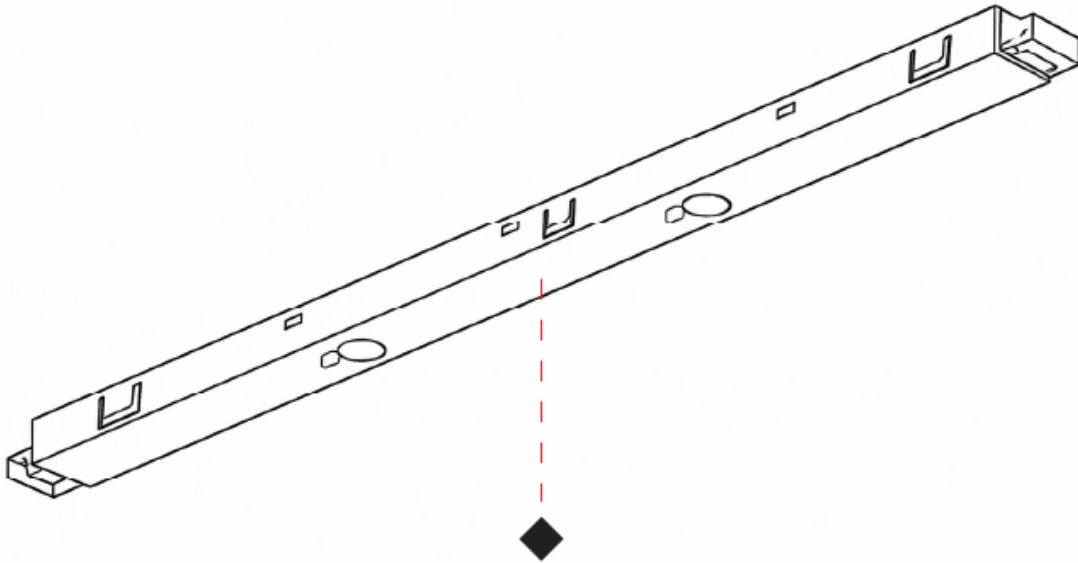

TRACK

STMS-526D-48V-WHI

PROJECT _____

TYPE _____

SPECIFIER _____

QUANTITY _____

DATE _____

A