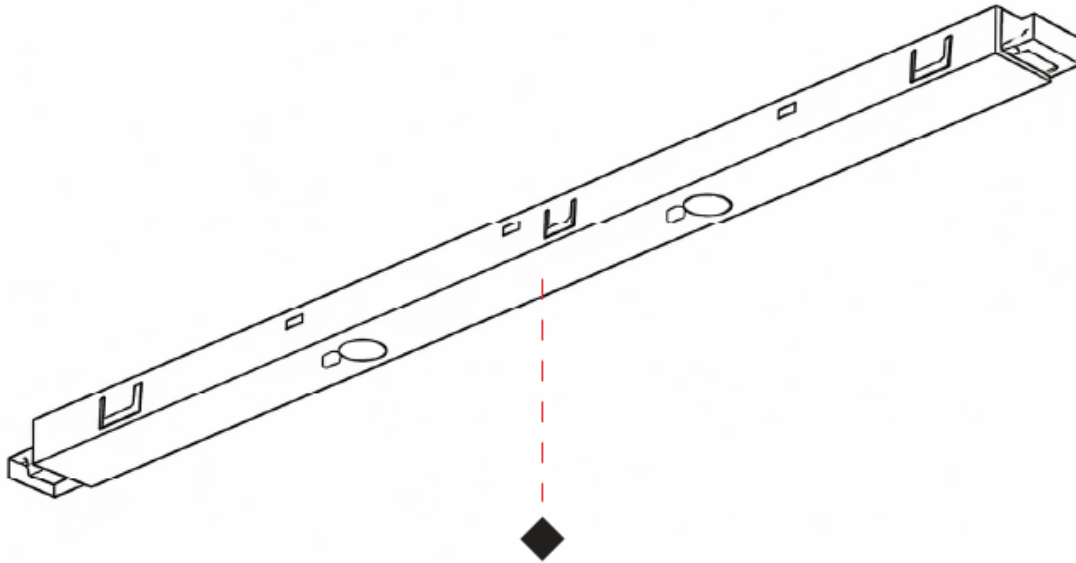

TRACK

STMS-526D-48V-WHI

PROJECT

TYPE

SPECIFIER

QUANTITY

DATE

A