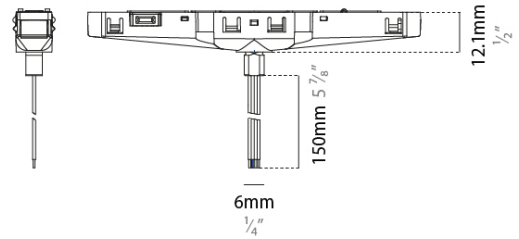

TRACK

STMS-526F-48V-WHI

base number

PROJECT _____

TYPE _____

SPECIFIER _____

QUANTITY _____

DATE _____

DESCRIPTION

Flexible Adapter - White

1. To build a product code in our configurator select the specify button on the base model # product page
2. To build a manual product code on this datasheet choose from the options listed below in blue font and add the suffix to the base model #

GENERAL

Partner: Prolight

Division: Architectural

Installation: Track

PHYSICAL

Shape: Rectangle

Length (mm): 101

Length (in): 3 ³³/₆₄

Width (mm): 12

Width (in): 1/2

Height (mm): 12.1

Height (in): 1/2

Weight (kg): 0.0299

Weight (lbs): 0.0659

Fixture Finish: WHI

Fixture Material: Aluminum

ELECTRICAL

Driver Included: No

RATINGS AND CERTIFICATIONS

Certified By: Certified for North American Standards

IP rating: IP20