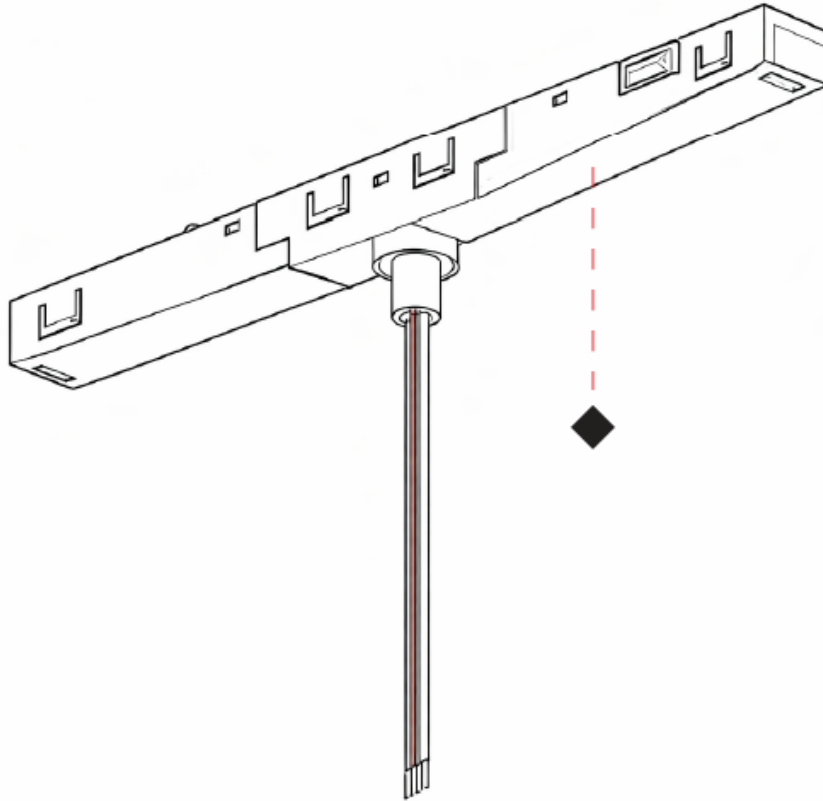

TRACK

STMS-526F-48V-WHI

PROJECT

TYPE

SPECIFIER

QUANTITY

DATE

A