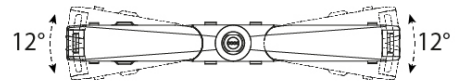

TRACK

STMS-526F-48V-WHI

base number

PROJECT _____

TYPE _____

SPECIFIER _____

QUANTITY _____

DATE _____

DESCRIPTION

Flexible Adapter - White

1. To build a product code in our configurator select the specify button on the base model # product page
2. To build a manual product code on this datasheet choose from the options listed below in blue font and add the suffix to the base model #

GENERAL

Partner: Prolight

Division: Architectural

Installation: Track

PHYSICAL

Shape: Rectangle

Length (mm): 101

Length (in): 3 ³³/₆₄

Width (mm): 12

Width (in): 1/2

Height (mm): 12.1

Height (in): 1/2

Weight (kg): 0.0299

Weight (lbs): 0.0659

Fixture Finish: WHI

Fixture Material: Aluminum

ELECTRICAL

Driver Included: No

RATINGS AND CERTIFICATIONS

Certified By: Certified for North American Standards

IP rating: IP20