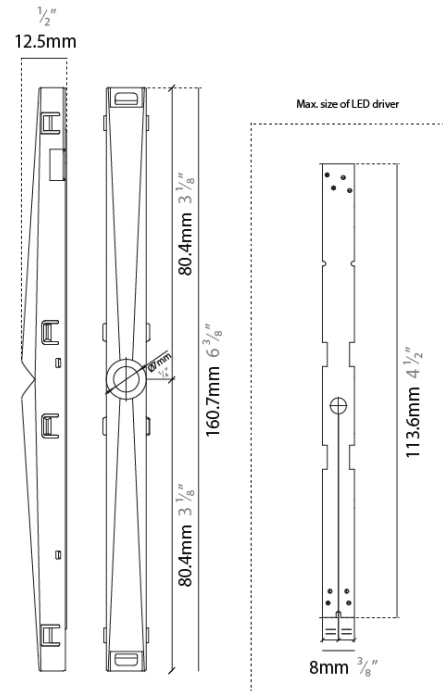

TRACK

STMS-526M-48V-WHI

base number

PROJECT

TYPE

SPECIFIER

QUANTITY

DATE

DESCRIPTION

Mechanical Single Adapter No Contact 10N - White

1. To build a product code in our configurator select the specify button on the base model # product page
2. To build a manual product code on this datasheet choose from the options listed below in blue font and add the suffix to the base model #

GENERAL

Partner: Prolicht

Division: Architectural

Installation: Track

PHYSICAL

Shape: Rectangle

Length (mm): 113.6

Length (in): 4 1/2

Width (mm): 8

Width (in): 5/16

Height (mm): 12.5

Height (in): 1/2

Weight (kg): 0.0317

Weight (lbs): 0.07

Fixture Finish: WHI

Fixture Material: Aluminum

ELECTRICAL

Driver Included: No

RATINGS AND CERTIFICATIONS

Certified By: Certified for North American Standards

IP rating: IP20