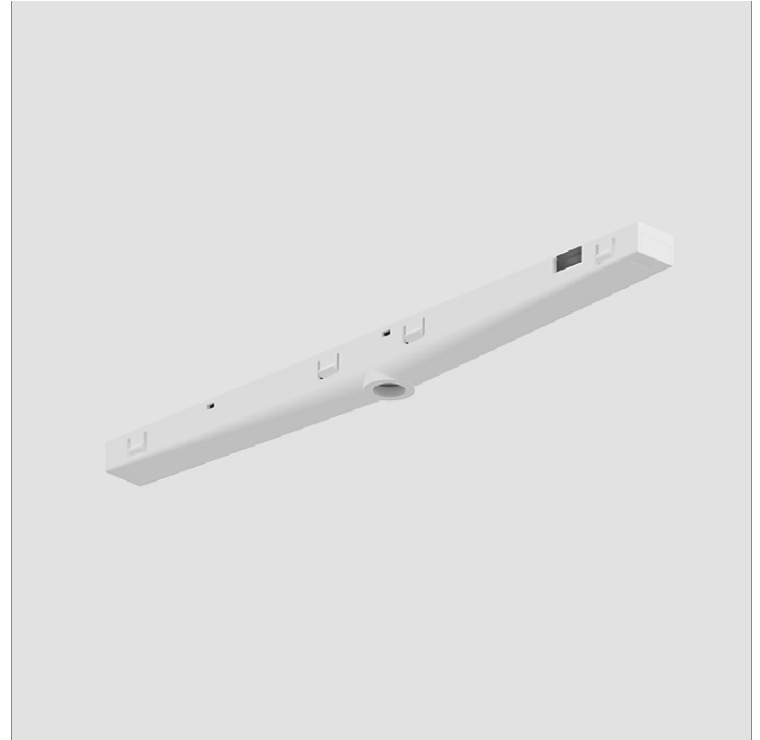

TRACK

STMS-526M-48V-WHI

base number

PROJECT

TYPE

SPECIFIER

QUANTITY

DATE

DESCRIPTION

Mechanical Single Adapter No Contact 10N - White

1. To build a product code in our configurator select the specify button on the base model # product page
2. To build a manual product code on this datasheet choose from the options listed below in blue font and add the suffix to the base model #

GENERAL

Partner: Prolicht

Division: Architectural

Installation: Track

PHYSICAL

Shape: Rectangle

Length (mm): 113.6

Length (in): 4 1/2

Width (mm): 8

Width (in): 5/16

Height (mm): 12.5

Height (in): 1/2

Weight (kg): 0.0317

Weight (lbs): 0.07

Fixture Finish: WHI

Fixture Material: Aluminum

ELECTRICAL

Driver Included: No

RATINGS AND CERTIFICATIONS

Certified By: Certified for North American Standards

IP rating: IP20