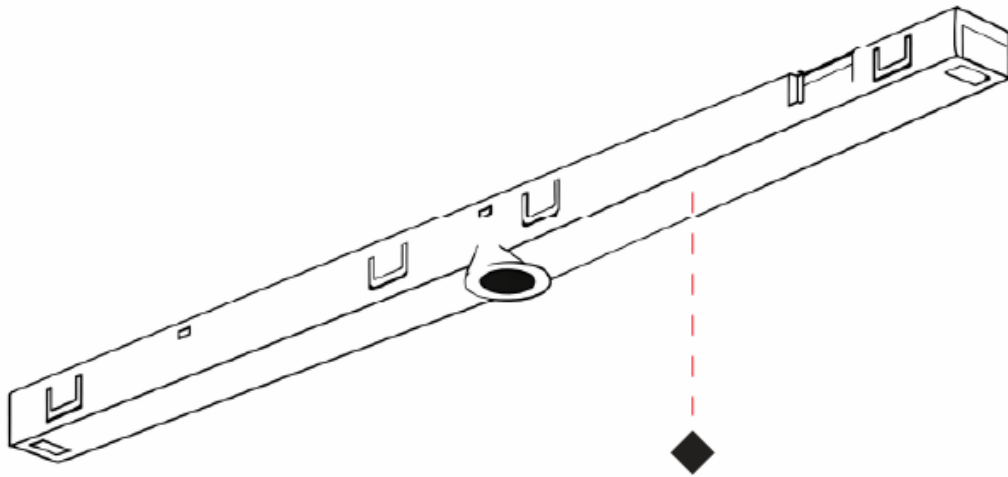

TRACK

STMS-526M-48V-WHI

PROJECT _____

TYPE _____

SPECIFIER _____

QUANTITY _____

DATE _____

A