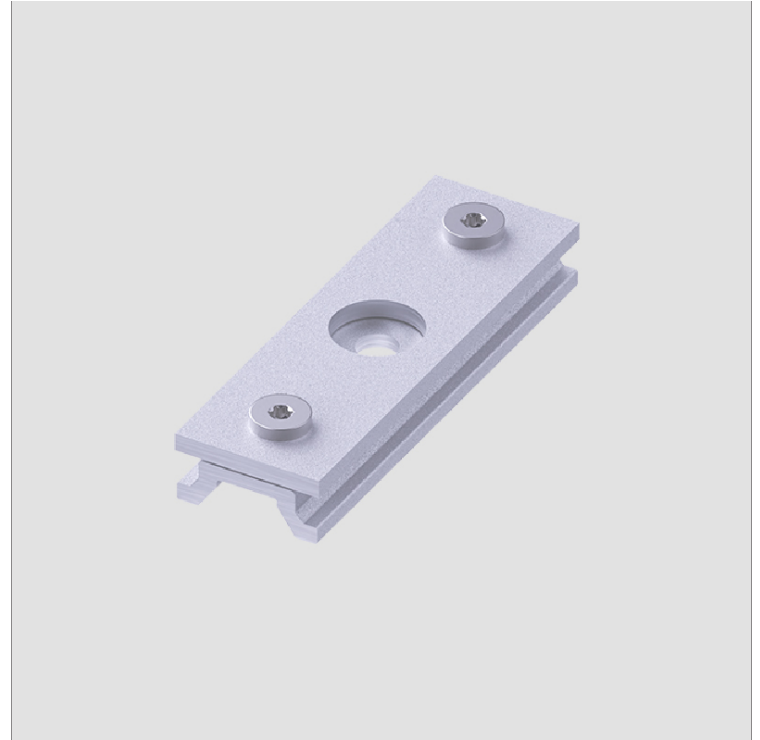

PROJECT	
TYPE	
SPECIFIER	
QUANTITY	
DATE	

TRACK

STMSH-512J-48V-WHI

base number

DESCRIPTION

Joining bracket for Suspension Micro H-Track - White

1. To build a product code in our configurator select the specify button on the base model # product page
2. To build a manual product code on this datasheet choose from the options listed below in blue font and add the suffix to the base model #

GENERAL

Partner: Prolicht
Division: Architectural
Installation: Track

PHYSICAL

Shape: Rectangle
Length (mm): 50
Length (in): 1 ¹⁵/₁₆
Width (mm): 16
Width (in): 5/8
Height (mm): 5.38
Height (in): 3/16
Weight (kg): 0.0175
Weight (lbs): 0.038
Fixture Finish: WHI
Fixture Material: Aluminum

ELECTRICAL

Driver Included: No

RATINGS AND CERTIFICATIONS

Certified By: Certified for North American Standards
IP rating: IP20