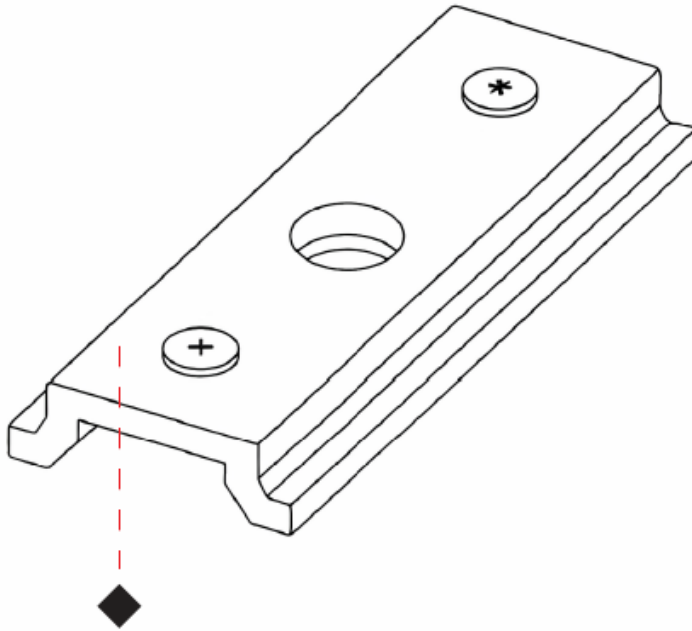

TRACK

STMSH-512J-48V-WHI

PROJECT _____

TYPE _____

SPECIFIER _____

QUANTITY _____

DATE _____

A