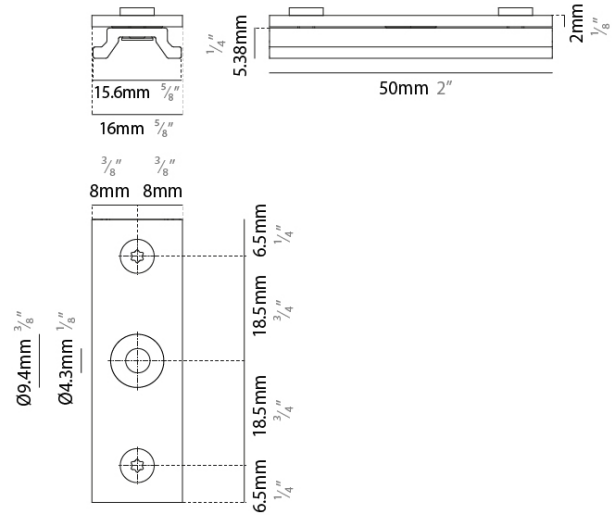

PROJECT	
TYPE	
SPECIFIER	
QUANTITY	
DATE	

TRACK

STMSH-512J-48V-WHI

base number

DESCRIPTION

Joining bracket for Suspension Micro H-Track - White

1. To build a product code in our configurator select the specify button on the base model # product page
2. To build a manual product code on this datasheet choose from the options listed below in blue font and add the suffix to the base model #

GENERAL

Partner: Prolicht
Division: Architectural
Installation: Track

PHYSICAL

Shape: Rectangle
Length (mm): 50
Length (in): 1 ¹⁵/₁₆
Width (mm): 16
Width (in): 5/8
Height (mm): 5.38
Height (in): 3/16
Weight (kg): 0.0175
Weight (lbs): 0.038
Fixture Finish: WHI
Fixture Material: Aluminum

ELECTRICAL

Driver Included: No

RATINGS AND CERTIFICATIONS

Certified By: Certified for North American Standards
IP rating: IP20