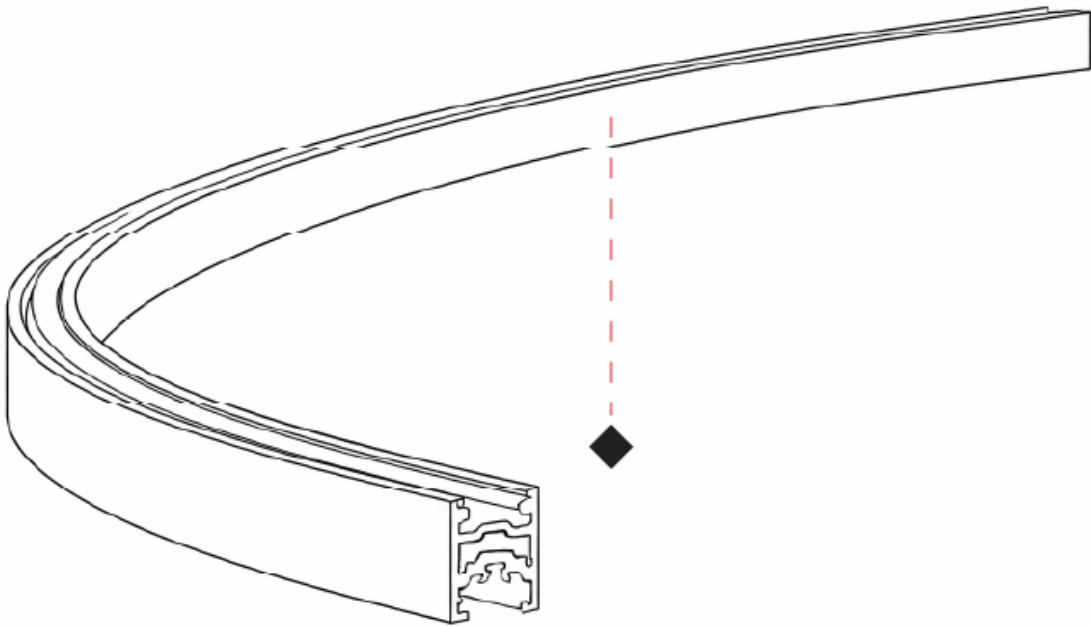

TRACK

STMSH-RA-48V-BLK

PROJECT _____

TYPE _____

SPECIFIER _____

QUANTITY _____

DATE _____