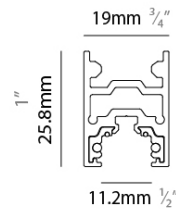

PROJECT	_____
TYPE	_____
SPECIFIER	_____
QUANTITY	_____
DATE	_____

TRACK

STMSH-RA-48V-BLK

base number

DESCRIPTION

Suspension Micro H-Track - Custom Radius (Min. 300mm) - Custom Angle - 48V - Black

1. To build a product code in our configurator select the specify button on the base model # product page
2. To build a manual product code on this datasheet choose from the options listed below in blue font and add the suffix to the base model #

GENERAL

Partner: Prolight
Division: Architectural
Installation: Track

PHYSICAL

Shape: Rectangle
Width (mm): 19
Width (in): 3/4
Height (mm): 25.8
Height (in): 1 1/4
Fixture Finish: BLK
Fixture Material: Aluminum
Upon Request: Custom Radius (Min. 300mm) and Angle

ELECTRICAL

Driver Included: No

RATINGS AND CERTIFICATIONS

Certified By: Certified for North American Standards
IP rating: IP20