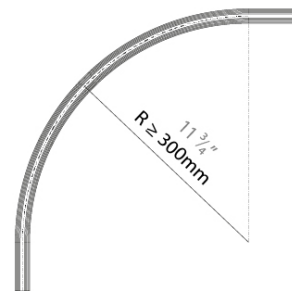

PROJECT	_____
TYPE	_____
SPECIFIER	_____
QUANTITY	_____
DATE	_____

TRACK

STMSH-RA-48V-BLK

base number

DESCRIPTION

Suspension Micro H-Track - Custom Radius (Min. 300mm) - Custom Angle - 48V - Black

1. To build a product code in our configurator select the specify button on the base model # product page
2. To build a manual product code on this datasheet choose from the options listed below in blue font and add the suffix to the base model #

GENERAL

Partner: Prolight
Division: Architectural
Installation: Track

PHYSICAL

Shape: Rectangle
Width (mm): 19
Width (in): 3/4
Height (mm): 25.8
Height (in): 1 1/4
Fixture Finish: BLK
Fixture Material: Aluminum
Upon Request: Custom Radius (Min. 300mm) and Angle

ELECTRICAL

Driver Included: No

RATINGS AND CERTIFICATIONS

Certified By: Certified for North American Standards
IP rating: IP20