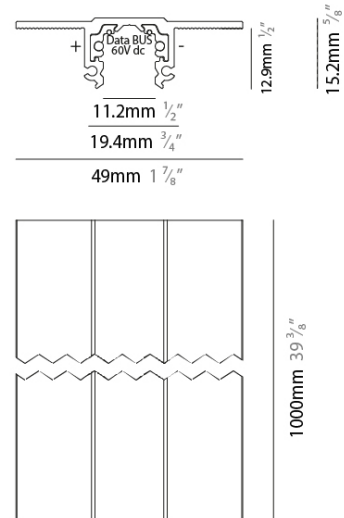

TRACK

STMT-4400-48V-BLK

base number

PROJECT _____

TYPE _____

SPECIFIER _____

QUANTITY _____

DATE _____

DESCRIPTION

4' Trimless Micro Track - 48V - Anodized Black

1. To build a product code in our configurator select the specify button on the base model # product page
2. To build a manual product code on this datasheet choose from the options listed below in blue font and add the suffix to the base model #

GENERAL

Partner: Prolight

Division: Architectural

Installation: Track

PHYSICAL

Shape: Rectangle

Length (mm): 1219

Length (in): 48

Width (mm): 19.4

Width (in): 3/4

Height (mm): 15.2

Height (in): 5/8

Weight (kg): 0.595

Weight (lbs): 1.312

Fixture Finish: BLK

Fixture Material: Aluminum

ELECTRICAL

Driver Included: No

Constant Voltage (V): 60

RATINGS AND CERTIFICATIONS

Certified By: Certified for North American Standards

IP rating: IP20