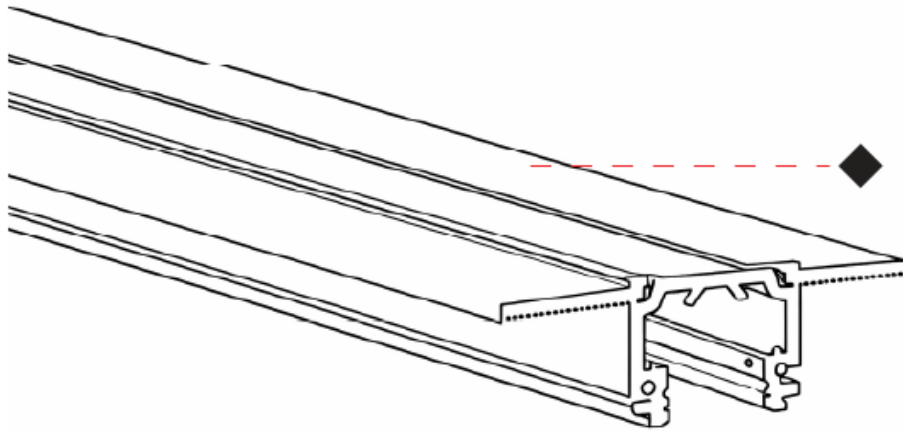

TRACK

STMT-4400-48V-BLK

PROJECT

TYPE

SPECIFIER

QUANTITY

DATE