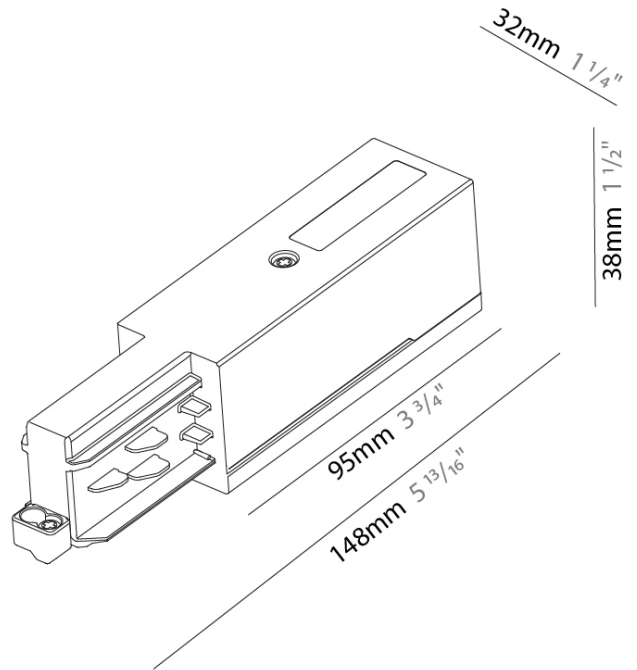

TRACK

STR1110-

base number _____
Finish Options _____

DESCRIPTION
Track - End Feed - Right Side

1. To build a product code in our configurator select the specify button on the base model # product page
2. To build a manual product code on this datasheet choose from the options listed below in blue font and add the suffix to the base model #

GENERAL
Brand: Prolicht _____
Division: Architectural _____
Mounting Type: Track _____

PHYSICAL
Length (mm): 148 _____
Length (in): 5 ¹³/₁₆ _____
Width (mm): 32 _____
Width (in): 1 ¹/₄ _____
Height (mm): 38 _____
Height (in): 1 ¹/₂ _____
Fixture Finish: WHI / BLK / GRY _____
Fixture Material: Aluminum _____

RATINGS AND CERTIFICATIONS
Certified By: Certified for North American Standards _____
IP rating: IP20 _____