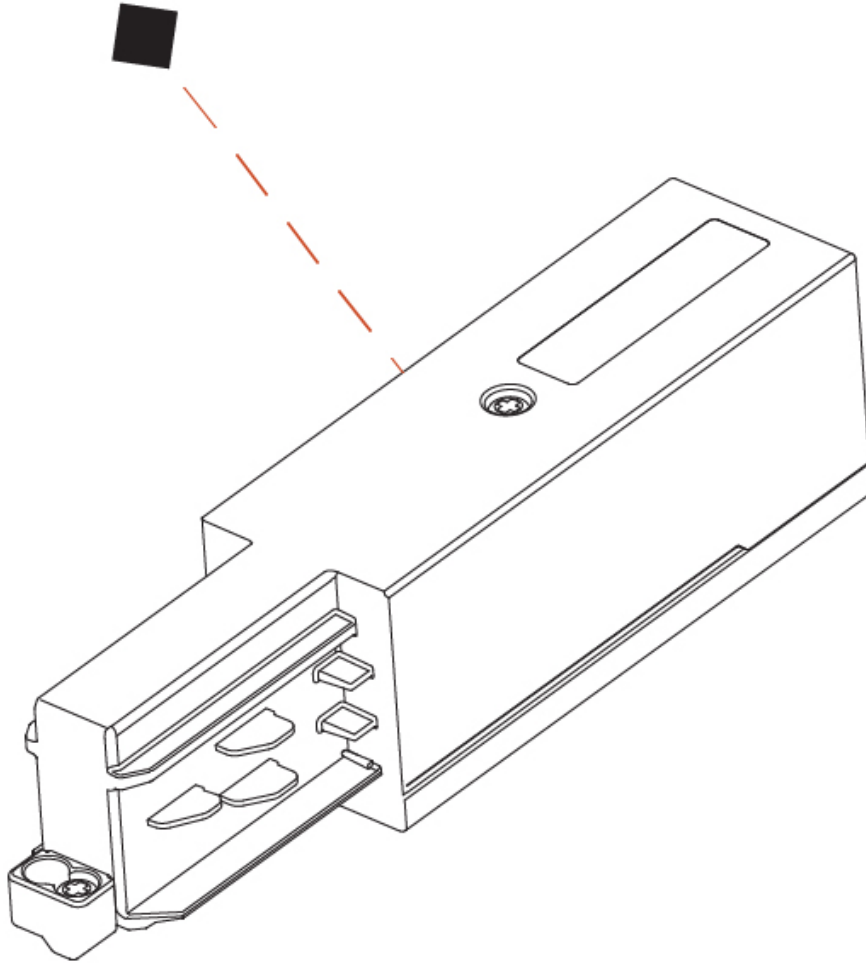

TRACK

STR1110-

PROJECT

TYPE

SPECIFIER

QUANTITY

DATE

A