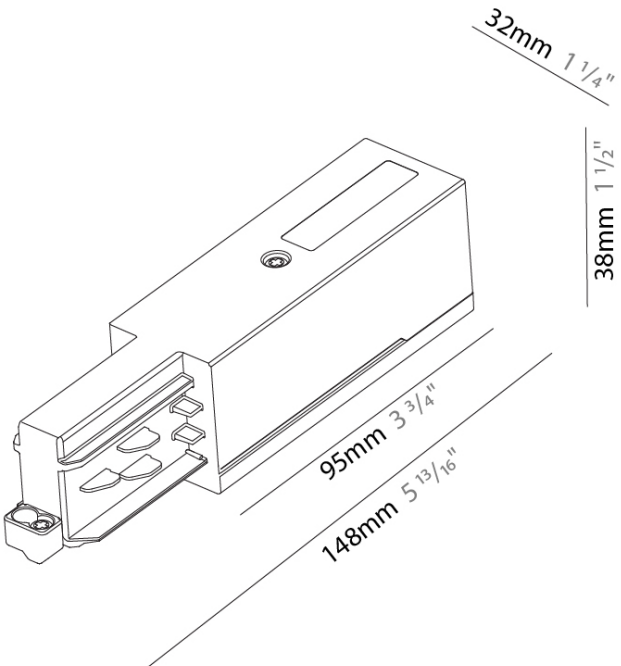

PROJECT	
TYPE	
SPECIFIER	
QUANTITY	
DATE	

TRACK

STR121-

base number   Finish
Options

DESCRIPTION
Track - End Feed - Left Side

1. To build a product code in our configurator select the specify button on the base model # product page
2. To build a manual product code on this datasheet choose from the options listed below in blue font and add the suffix to the base model #

GENERAL
Brand: Prolicht
Division: Architectural
Mounting Type: Track

PHYSICAL
Length (mm): 148
Length (in): 5 ¹³/₁₆
Width (mm): 32
Width (in): 1 ¹/₄
Height (mm): 38
Height (in): 1 ¹/₂
Fixture Finish: WHI / BLK / GRY
Fixture Material: Aluminum

RATINGS AND CERTIFICATIONS
Certified By: Certified for North American Standards
IP rating: IP20