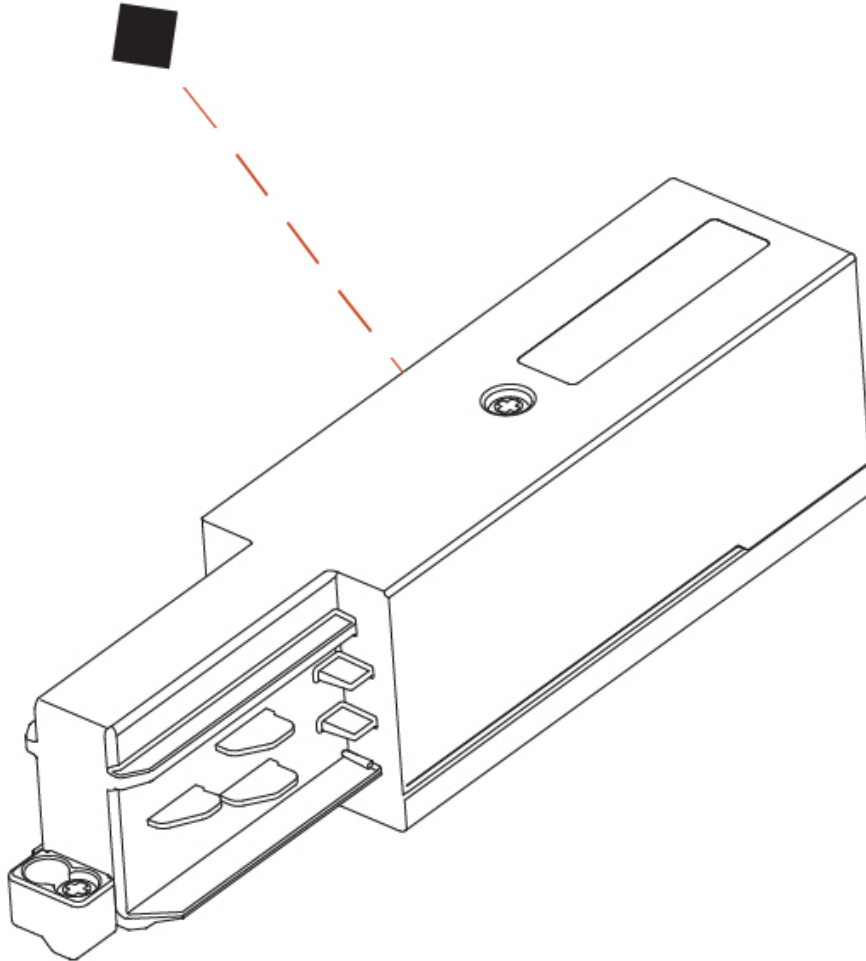

TRACK

STR121-