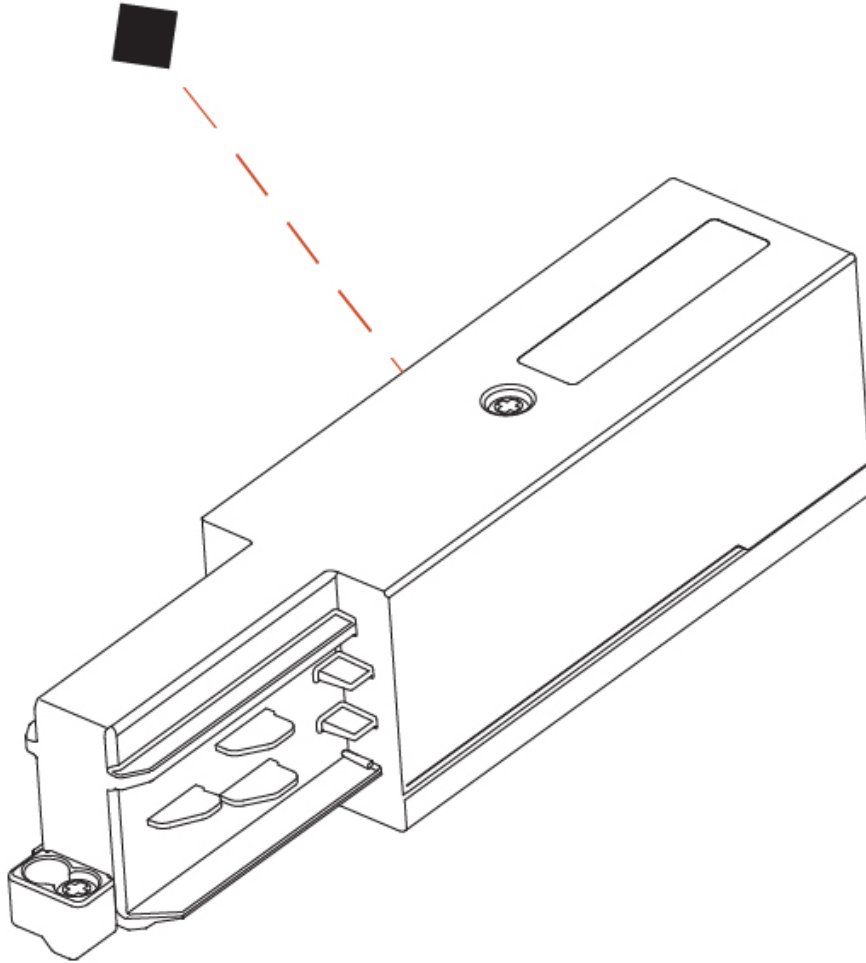

PROJECT	_____
TYPE	_____
SPECIFIER	_____
QUANTITY	_____
DATE	_____