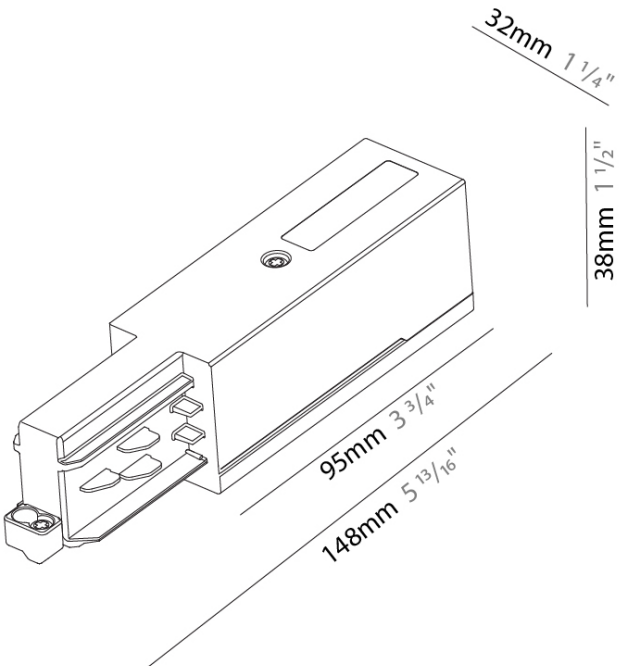

PROJECT _____
TYPE _____
SPECIFIER _____
QUANTITY _____
DATE _____

TRACK

STR121-

base number _____
Finish Options _____

DESCRIPTION
Track - End Feed - Left Side

1. To build a product code in our configurator select the specify button on the base model # product page
2. To build a manual product code on this datasheet choose from the options listed below in blue font and add the suffix to the base model #

GENERAL
Partner: Prolicht _____
Division: Architectural _____
Installation: Track _____

PHYSICAL
Length (mm): 148 _____
Length (in): 5 ¹³/₁₆ _____
Width (mm): 32 _____
Width (in): 1 ¹/₄ _____
Height (mm): 38 _____
Height (in): 1 ¹/₂ _____
Fixture Finish: WHI / BLK / GRY _____
Fixture Material: Aluminum _____

RATINGS AND CERTIFICATIONS
Certified By: Certified for North American Standards _____
IP rating: IP20 _____