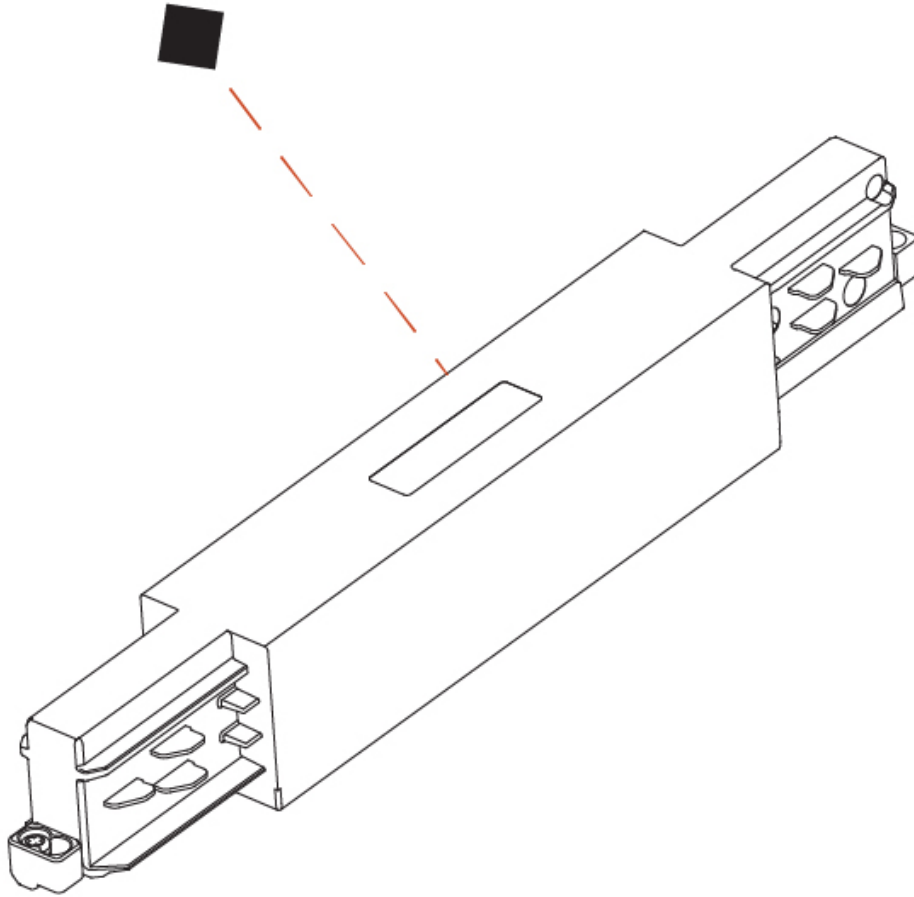

TRACK

STR141-

PROJECT _____

TYPE _____

SPECIFIER _____

QUANTITY _____

DATE _____

A