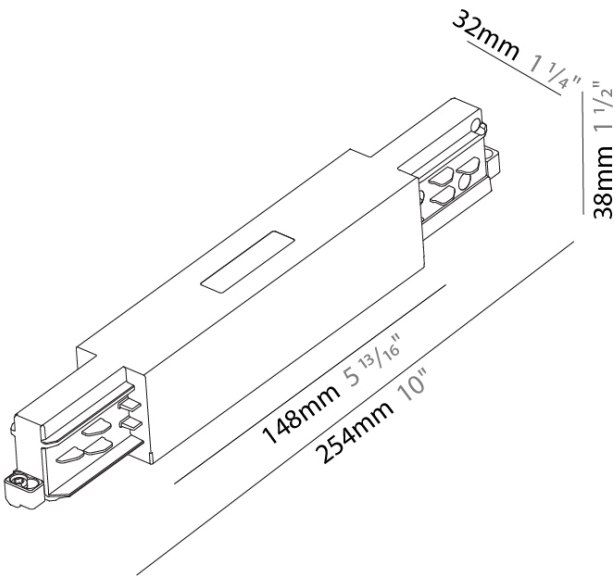

TRACK

STR141-

base number _____
Finish Options _____

DESCRIPTION
Track - Central Feed -

1. To build a product code in our configurator select the specify button on the base model # product page
2. To build a manual product code on this datasheet choose from the options listed below in blue font and add the suffix to the base model #

GENERAL
Brand: Prolicht _____
Division: Architectural _____
Mounting Type: Track _____

PHYSICAL
Length (mm): 254 _____
Length (in): 10 _____
Width (mm): 32 _____
Width (in): 1 1/4" _____
Height (mm): 38 _____
Height (in): 1 1/2" _____
Fixture Finish: WHI / BLK / GRY _____
Fixture Material: Aluminum _____

RATINGS AND CERTIFICATIONS
Certified By: Certified for North American Standards _____
IP rating: IP20 _____