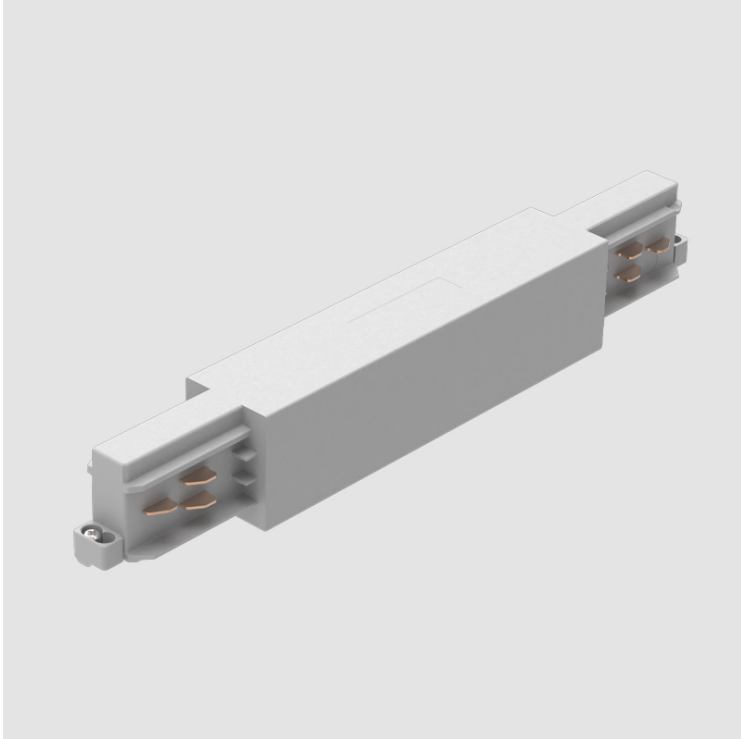

PROJECT	_____
TYPE	_____
SPECIFIER	_____
QUANTITY	_____
DATE	_____

TRACK

STR141-

base number   Finish
Options

DESCRIPTION
Track - Central Feed -

1. To build a product code in our configurator select the specify button on the base model # product page
2. To build a manual product code on this datasheet choose from the options listed below in blue font and add the suffix to the base model #

GENERAL
Partner: Prolicht _____
Division: Architectural _____
Installation: Track _____

PHYSICAL
Length (mm): 254 _____
Length (in): 10 _____
Width (mm): 32 _____
Width (in): 1 1/4 _____
Height (mm): 38 _____
Height (in): 1 1/2 _____
Fixture Finish: WHI / BLK / GRY _____
Fixture Material: Aluminum _____

RATINGS AND CERTIFICATIONS
Certified By: Certified for North American Standards _____
IP rating: IP20 _____