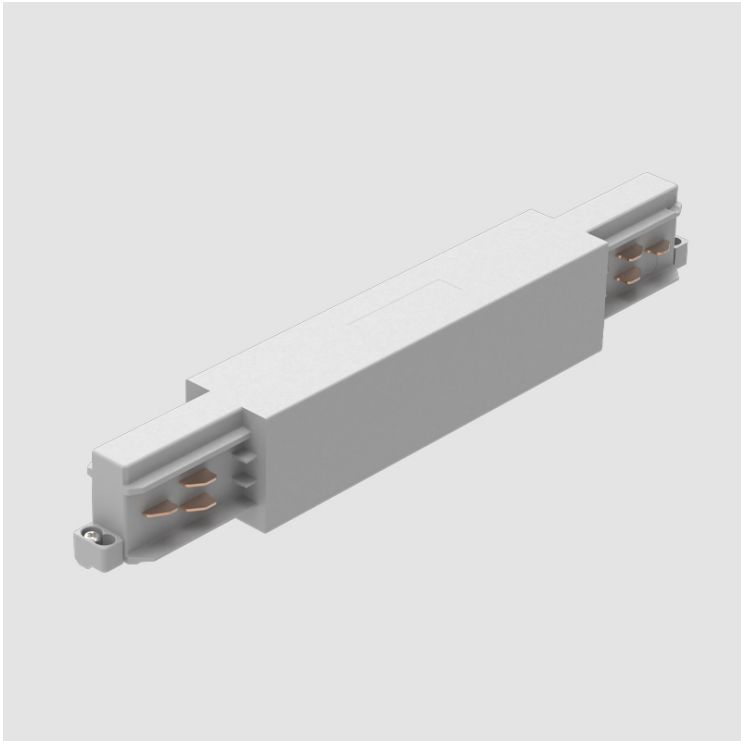

TRACK

STR141-

base number _____
Finish Options _____

DESCRIPTION
Track - Central Feed -

1. To build a product code in our configurator select the specify button on the base model # product page
2. To build a manual product code on this datasheet choose from the options listed below in blue font and add the suffix to the base model #

GENERAL
Brand: Prolicht _____
Division: Architectural _____
Mounting Type: Track _____

PHYSICAL
Length (mm): 254 _____
Length (in): 10 _____
Width (mm): 32 _____
Width (in): 1 1/4" _____
Height (mm): 38 _____
Height (in): 1 1/2" _____
Fixture Finish: WHI / BLK / GRY _____
Fixture Material: Aluminum _____

RATINGS AND CERTIFICATIONS
Certified By: Certified for North American Standards _____
IP rating: IP20 _____