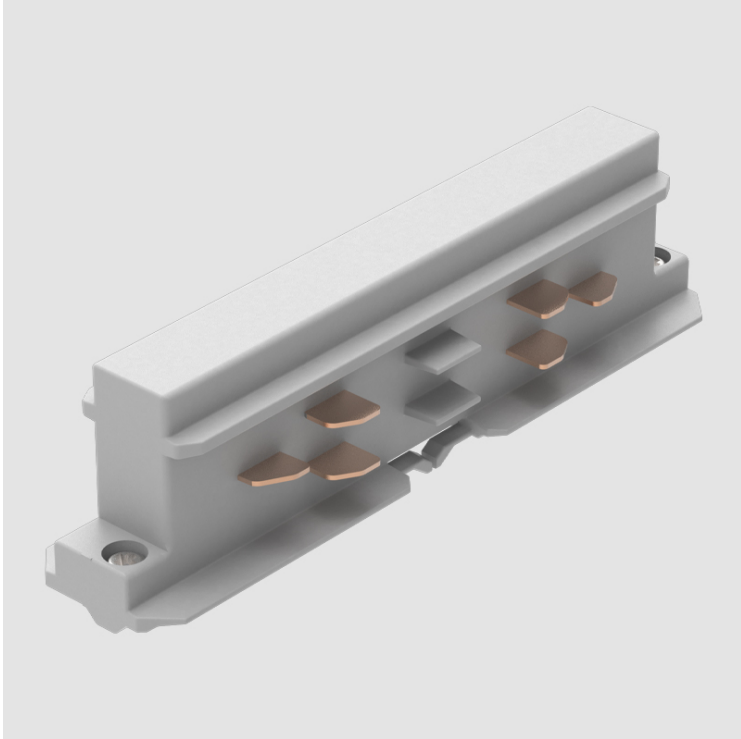

PROJECT	_____
TYPE	_____
SPECIFIER	_____
QUANTITY	_____
DATE	_____

TRACK

STR2100-

base number Finish
Options

DESCRIPTION
Track - Straight Connector -

1. To build a product code in our configurator select the specify button on the base model # product page
2. To build a manual product code on this datasheet choose from the options listed below in blue font and add the suffix to the base model #

GENERAL
Partner: Prolicht
Division: Architectural
Installation: Track

PHYSICAL
Length (mm): 115
Length (in): 4 1/2
Width (mm): 26
Width (in): 1
Height (mm): 33
Height (in): 1 5/16
Fixture Finish: WHI / BLK / GRY
Fixture Material: Aluminum

RATINGS AND CERTIFICATIONS
Certified By: Certified for North American Standards
IP rating: IP20