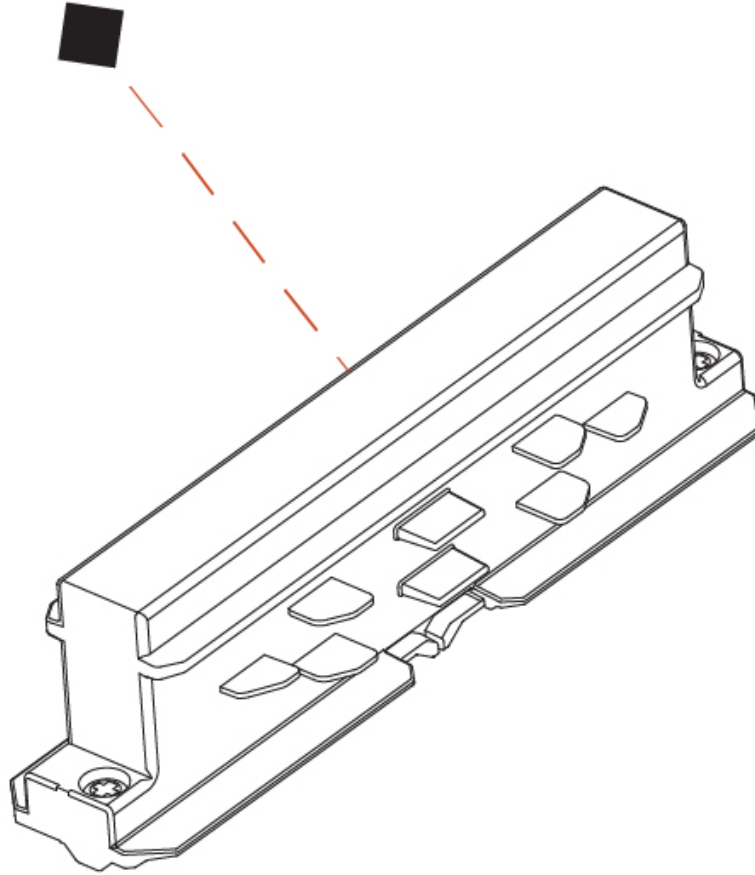

TRACK

STR2100-