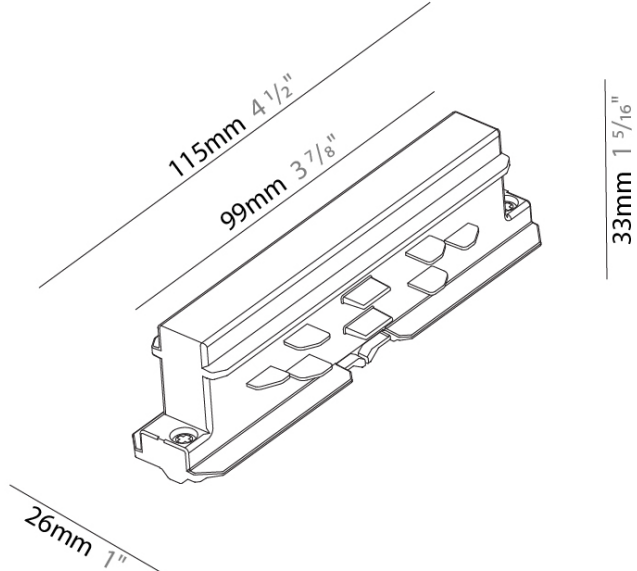

PROJECT	_____
TYPE	_____
SPECIFIER	_____
QUANTITY	_____
DATE	_____

TRACK

STR2100-

base number Finish
Options

DESCRIPTION
Track - Straight Connector -

1. To build a product code in our configurator select the specify button on the base model # product page
2. To build a manual product code on this datasheet choose from the options listed below in blue font and add the suffix to the base model #

GENERAL
Partner: Prolicht
Division: Architectural
Installation: Track

PHYSICAL
Length (mm): 115
Length (in): 4 1/2
Width (mm): 26
Width (in): 1
Height (mm): 33
Height (in): 1 5/16
Fixture Finish: WHI / BLK / GRY
Fixture Material: Aluminum

RATINGS AND CERTIFICATIONS
Certified By: Certified for North American Standards
IP rating: IP20