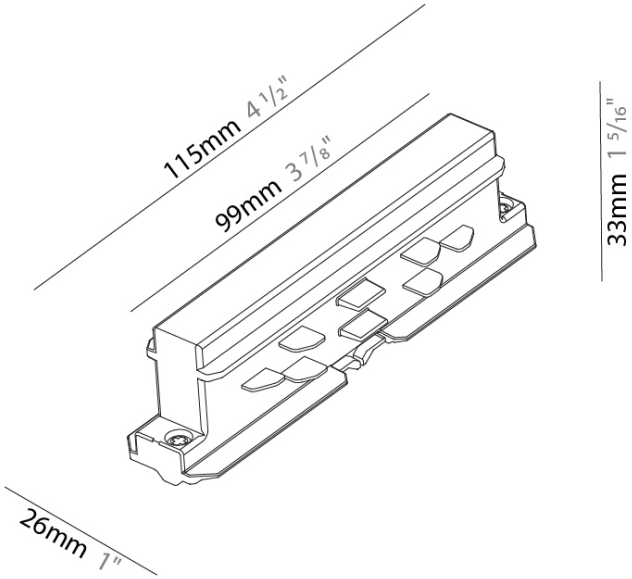

PROJECT	_____
TYPE	_____
SPECIFIER	_____
QUANTITY	_____
DATE	_____

TRACK

STR2100-

base number Finish
Options

DESCRIPTION
Track - Straight Connector -

1. To build a product code in our configurator select the specify button on the base model # product page
2. To build a manual product code on this datasheet choose from the options listed below in blue font and add the suffix to the base model #

GENERAL
Partner: Prolicht
Division: Architectural
Installation: Track

PHYSICAL
Length (mm): 115
Length (in): 4 1/2
Width (mm): 26
Width (in): 1
Height (mm): 33
Height (in): 1 5/16
Fixture Finish: WHI / BLK / GRY
Fixture Material: Aluminum

RATINGS AND CERTIFICATIONS
Certified By: Certified for North American Standards
IP rating: IP20