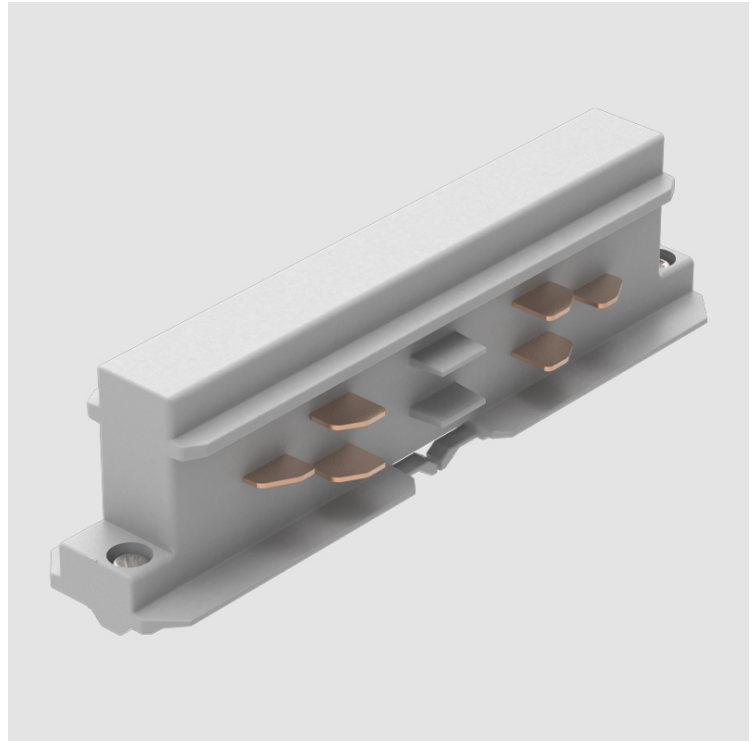

TRACK

STR2100-

base number _____
Finish Options _____

DESCRIPTION
Track - Straight Connector -

1. To build a product code in our configurator select the specify button on the base model # product page
2. To build a manual product code on this datasheet choose from the options listed below in blue font and add the suffix to the base model #

GENERAL
Brand: Prolicht _____
Division: Architectural _____
Mounting Type: Track _____

PHYSICAL
Length (mm): 115 _____
Length (in): 4 1/2 _____
Width (mm): 26 _____
Width (in): 1 _____
Height (mm): 33 _____
Height (in): 1 5/16 _____
Fixture Finish: WHI / BLK / GRY _____
Fixture Material: Aluminum _____

RATINGS AND CERTIFICATIONS
Certified By: Certified for North American Standards _____
IP rating: IP20 _____