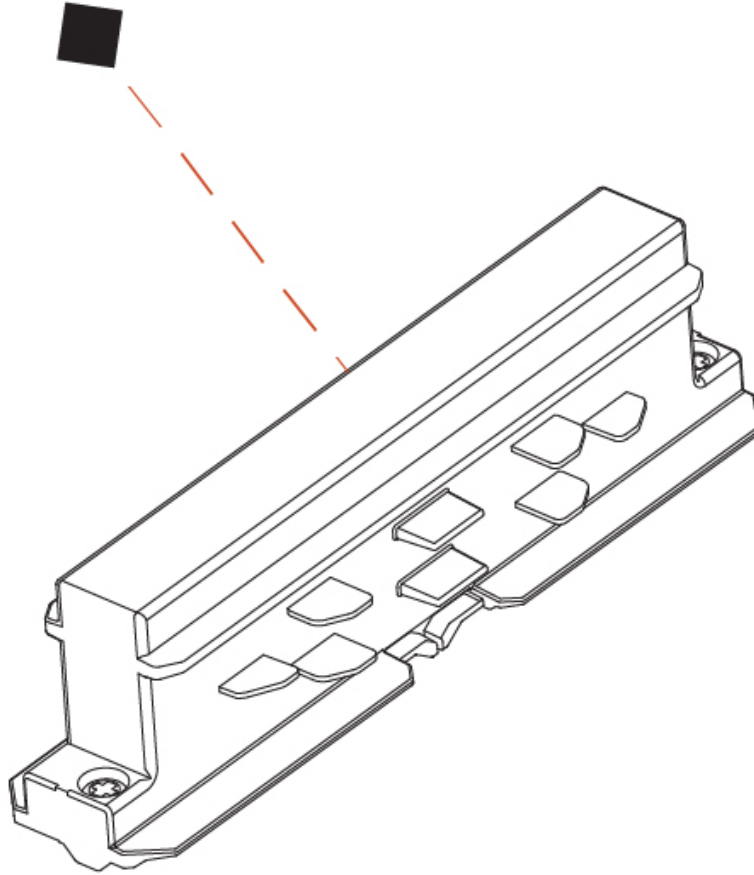

PROJECT	_____
TYPE	_____
SPECIFIER	_____
QUANTITY	_____
DATE	_____

TRACK

STR2100-

A