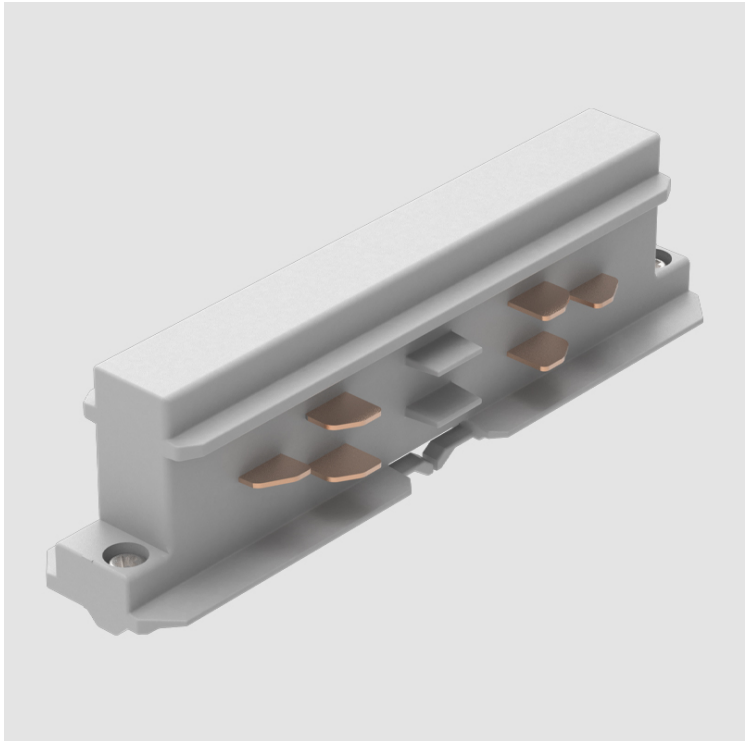

PROJECT	_____
TYPE	_____
SPECIFIER	_____
QUANTITY	_____
DATE	_____

TRACK

STR2100-

base number Finish
Options

DESCRIPTION
Track - Straight Connector -

1. To build a product code in our configurator select the specify button on the base model # product page
2. To build a manual product code on this datasheet choose from the options listed below in blue font and add the suffix to the base model #

GENERAL
Partner: Prolicht
Division: Architectural
Installation: Track

PHYSICAL
Length (mm): 115
Length (in): 4 1/2
Width (mm): 26
Width (in): 1
Height (mm): 33
Height (in): 1 5/16
Fixture Finish: WHI / BLK / GRY
Fixture Material: Aluminum

RATINGS AND CERTIFICATIONS
Certified By: Certified for North American Standards
IP rating: IP20