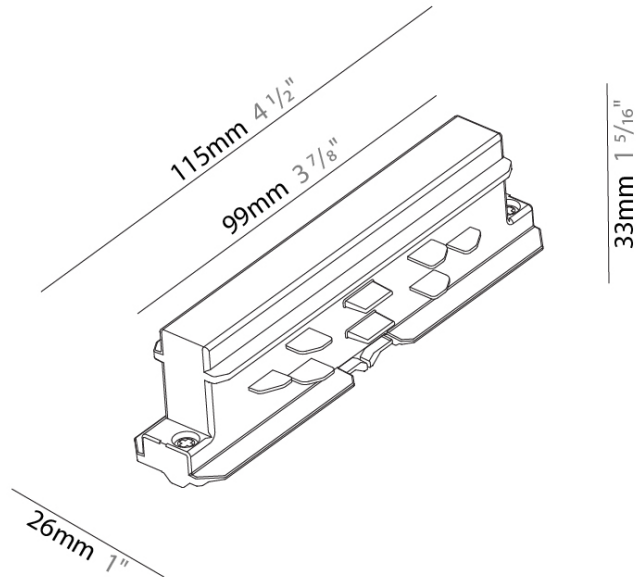

TRACK

STR2100-

base number _____
Finish Options _____

DESCRIPTION
Track - Straight Connector -

1. To build a product code in our configurator select the specify button on the base model # product page
2. To build a manual product code on this datasheet choose from the options listed below in blue font and add the suffix to the base model #

GENERAL
Brand: Prolicht _____
Division: Architectural _____
Mounting Type: Track _____

PHYSICAL
Length (mm): 115 _____
Length (in): 4 1/2 _____
Width (mm): 26 _____
Width (in): 1 _____
Height (mm): 33 _____
Height (in): 1 5/16 _____
Fixture Finish: WHI / BLK / GRY _____
Fixture Material: Aluminum _____

RATINGS AND CERTIFICATIONS
Certified By: Certified for North American Standards _____
IP rating: IP20 _____