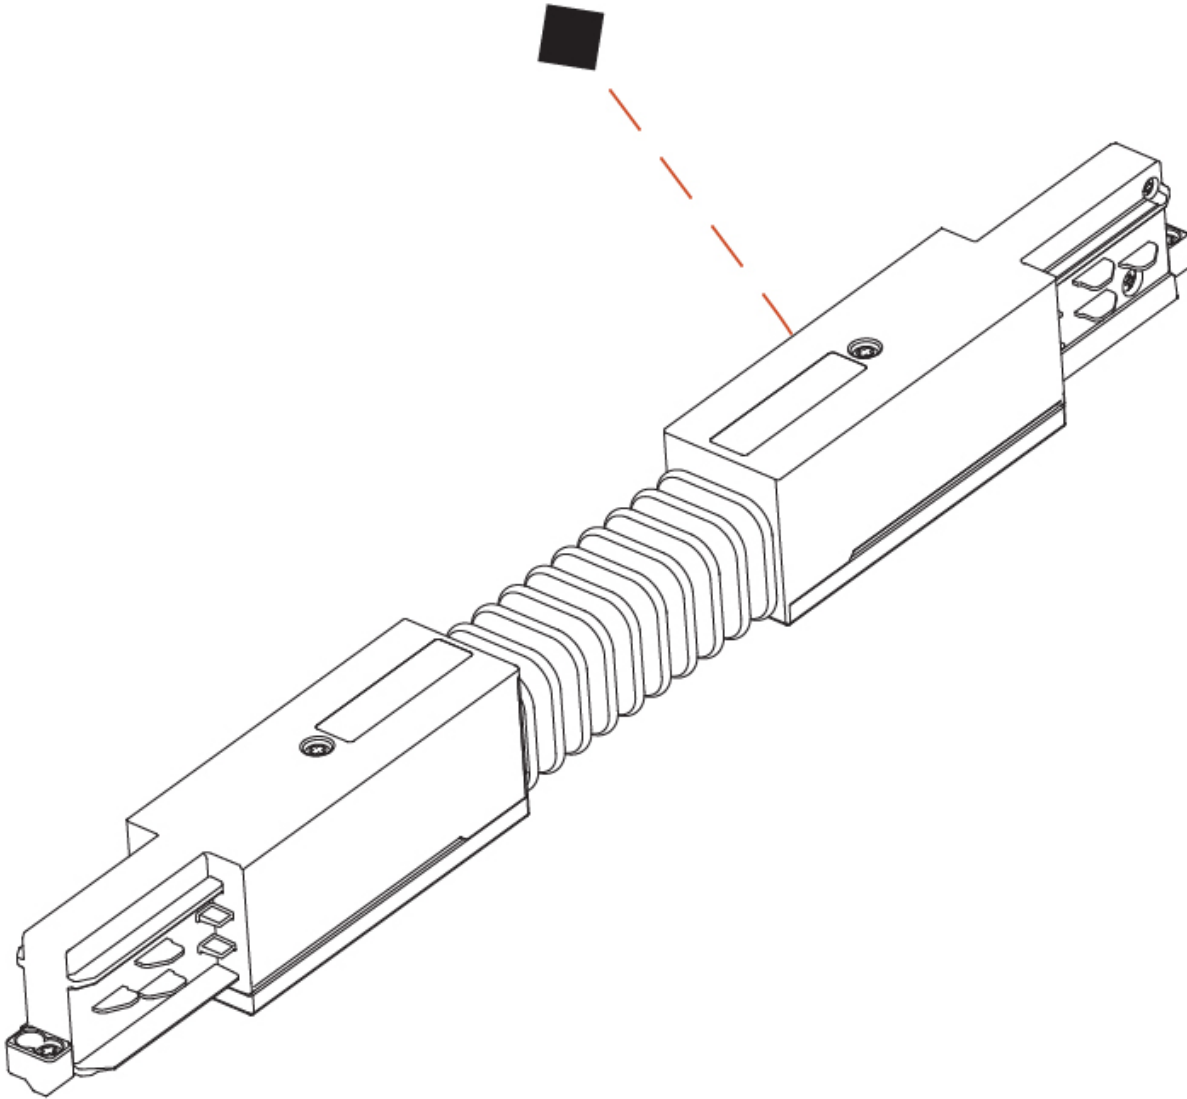

TRACK

STR2300-

A