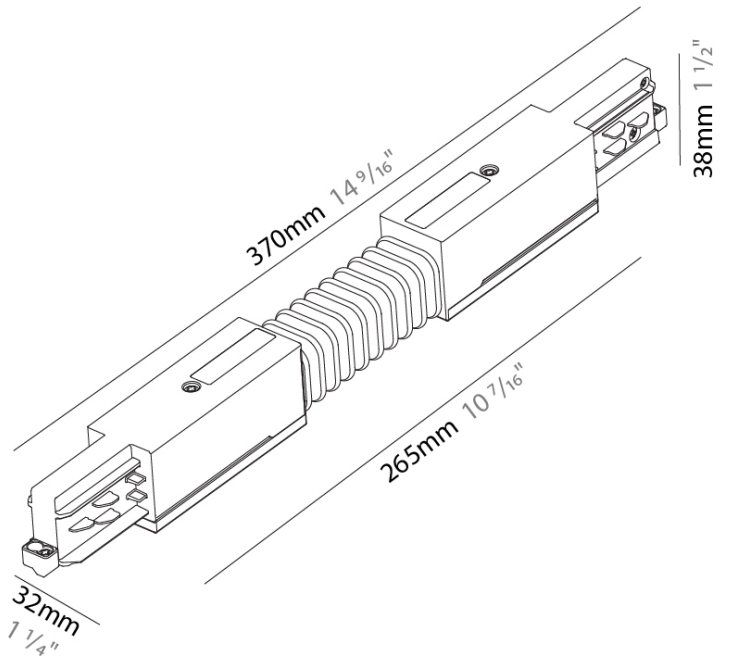

PROJECT	
TYPE	
SPECIFIER	
QUANTITY	
DATE	

TRACK

STR2300-

base number Finish
Options

DESCRIPTION
Track - Flexible Connector -

1. To build a product code in our configurator select the specify button on the base model # product page
2. To build a manual product code on this datasheet choose from the options listed below in blue font and add the suffix to the base model #

GENERAL
Brand: Prolicht
Division: Architectural
Mounting Type: Track

PHYSICAL
Length (mm): 370
Length (in): 14 9/16
Width (mm): 32
Width (in): 1 1/4
Height (mm): 38
Height (in): 1 1/2
Fixture Finish: WHI / BLK / GRY
Fixture Material: Aluminum

RATINGS AND CERTIFICATIONS
Certified By: Certified for North American Standards
IP rating: IP20