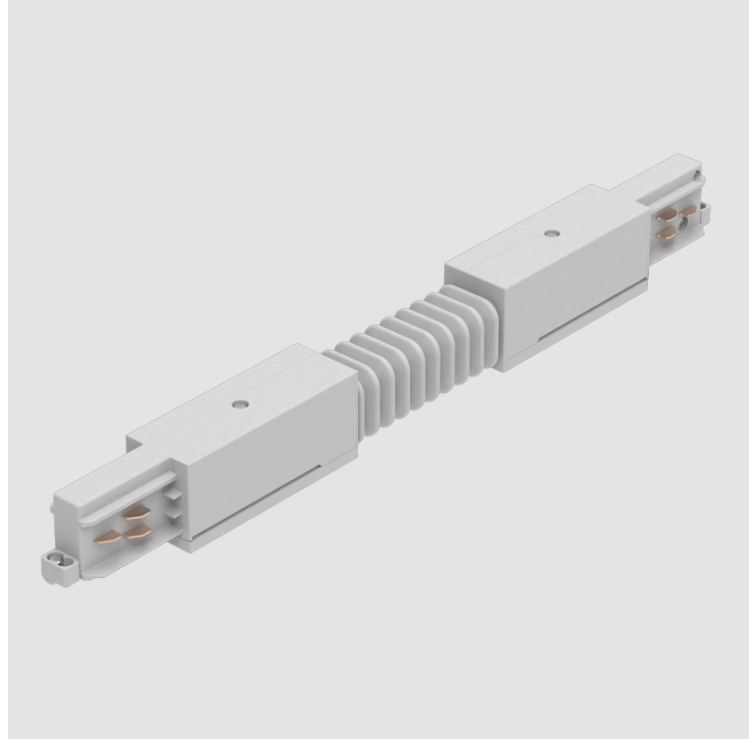

PROJECT	
TYPE	
SPECIFIER	
QUANTITY	
DATE	

TRACK

STR2300-

base number Finish
Options

DESCRIPTION
Track - Flexible Connector -

1. To build a product code in our configurator select the specify button on the base model # product page
2. To build a manual product code on this datasheet choose from the options listed below in blue font and add the suffix to the base model #

GENERAL
Brand: Prolicht
Division: Architectural
Mounting Type: Track

PHYSICAL
Length (mm): 370
Length (in): 14 9/16
Width (mm): 32
Width (in): 1 1/4
Height (mm): 38
Height (in): 1 1/2
Fixture Finish: WHI / BLK / GRY
Fixture Material: Aluminum

RATINGS AND CERTIFICATIONS
Certified By: Certified for North American Standards
IP rating: IP20