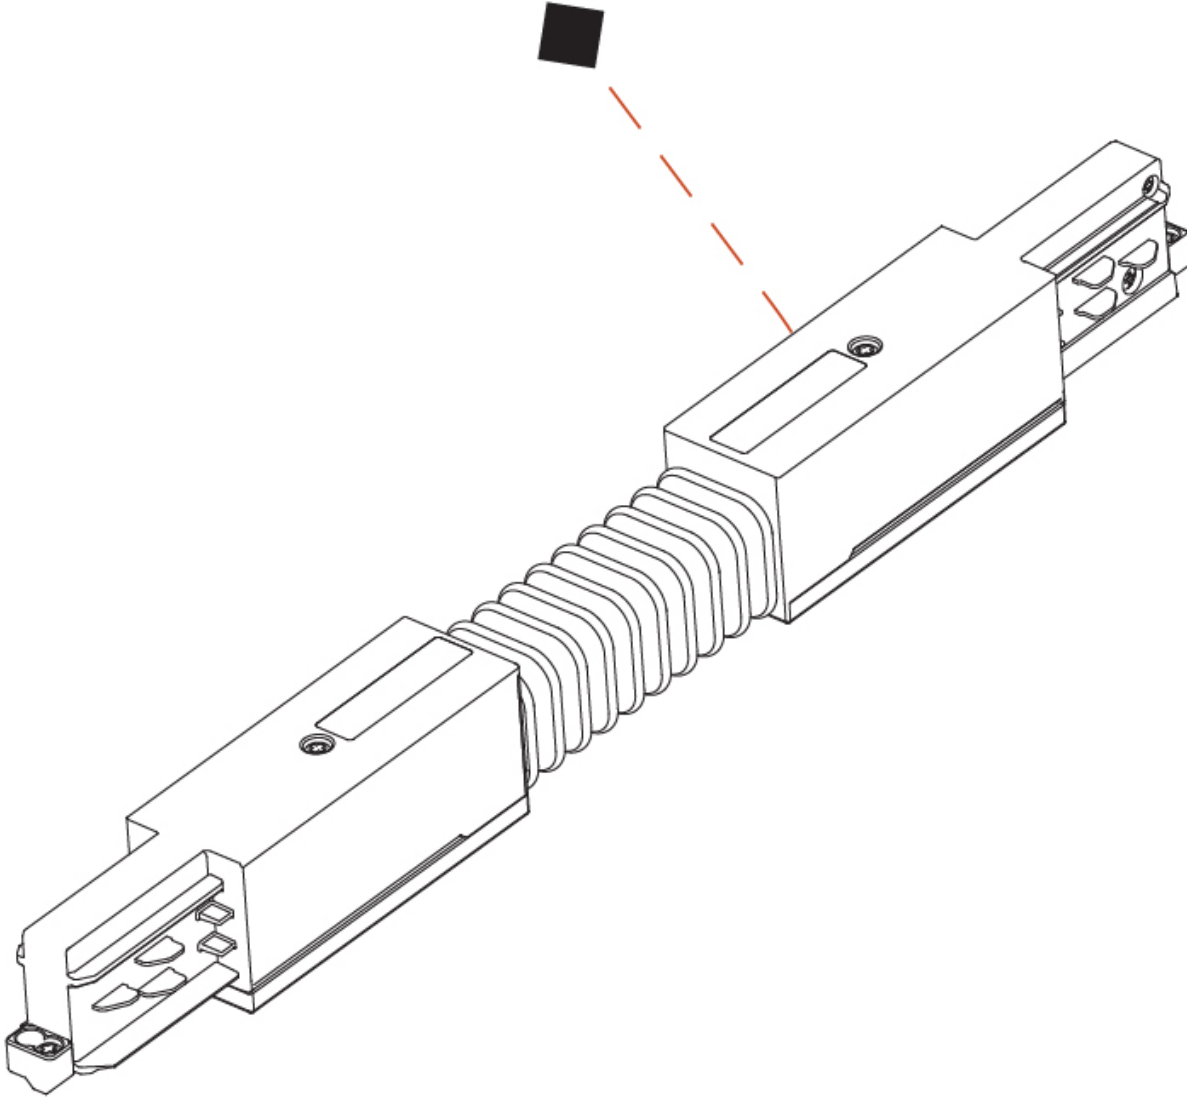

TRACK

STR2300-