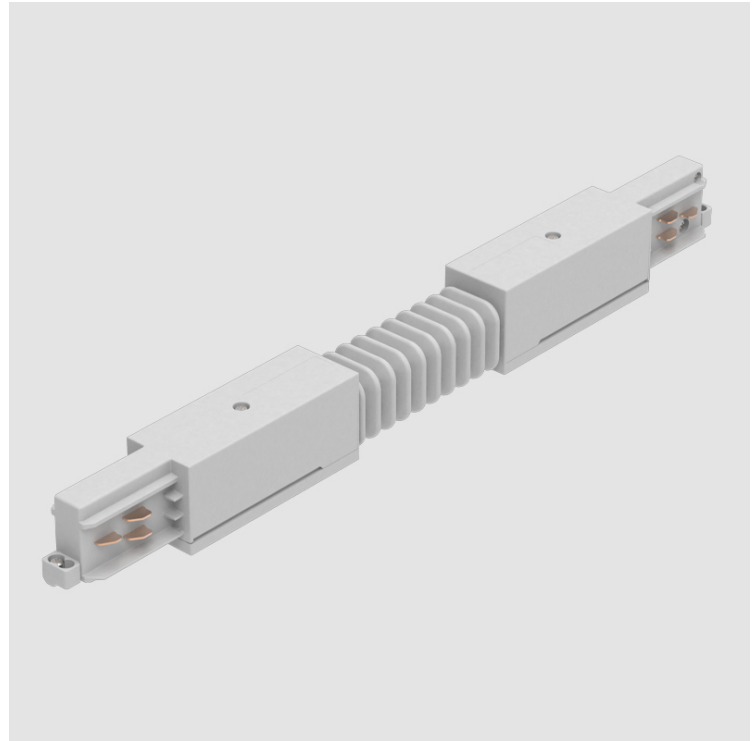

PROJECT	
TYPE	
SPECIFIER	
QUANTITY	
DATE	

TRACK

STR2300-

base number Finish
Options

DESCRIPTION
Track - Flexible Connector -

1. To build a product code in our configurator select the specify button on the base model # product page
2. To build a manual product code on this datasheet choose from the options listed below in blue font and add the suffix to the base model #

GENERAL
Partner: Prolicht
Division: Architectural
Installation: Track

PHYSICAL
Length (mm): 370
Length (in): 14 9/16
Width (mm): 32
Width (in): 1 1/4
Height (mm): 38
Height (in): 1 1/2
Fixture Finish: WHI / BLK / GRY
Fixture Material: Aluminum

RATINGS AND CERTIFICATIONS
Certified By: Certified for North American Standards
IP rating: IP20