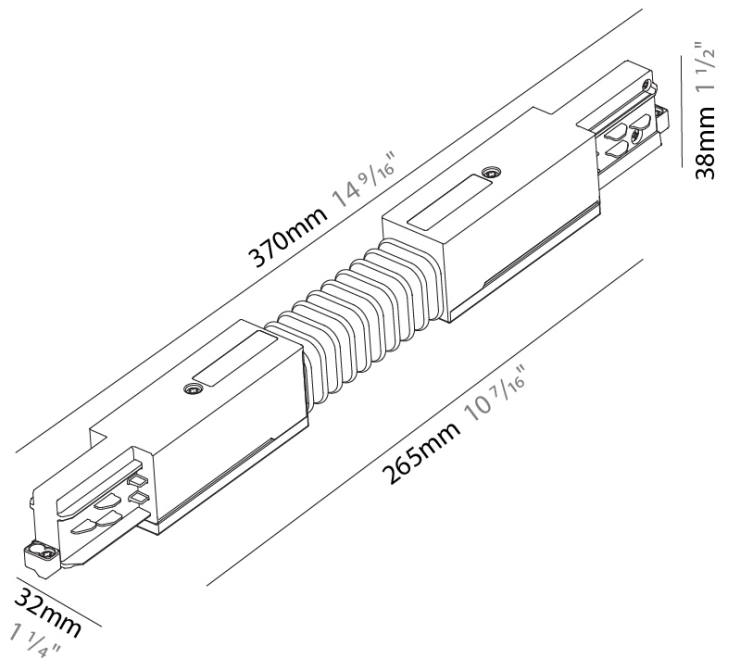

PROJECT	
TYPE	
SPECIFIER	
QUANTITY	
DATE	

TRACK

STR2300-

base number Finish
Options

DESCRIPTION
Track - Flexible Connector -

1. To build a product code in our configurator select the specify button on the base model # product page
2. To build a manual product code on this datasheet choose from the options listed below in blue font and add the suffix to the base model #

GENERAL
Partner: Prolicht
Division: Architectural
Installation: Track

PHYSICAL
Length (mm): 370
Length (in): 14 9/16
Width (mm): 32
Width (in): 1 1/4
Height (mm): 38
Height (in): 1 1/2
Fixture Finish: WHI / BLK / GRY
Fixture Material: Aluminum

RATINGS AND CERTIFICATIONS
Certified By: Certified for North American Standards
IP rating: IP20