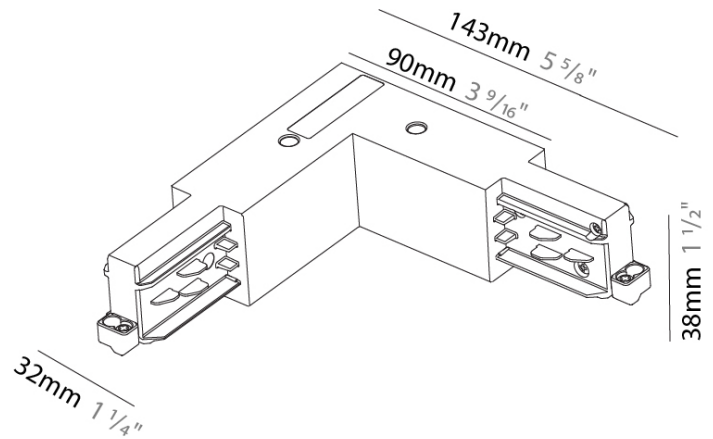

PROJECT
TYPE
SPECIFIER
QUANTITY
DATE

TRACK

STR3400-

base number Finish
Options

DESCRIPTION

Track - L-Connector, Outside Corner (Feedable) -

1. To build a product code in our configurator select the specify button on the base model # product page
2. To build a manual product code on this datasheet choose from the options listed below in blue font and add the suffix to the base model #

GENERAL

Partner: Prolicht
Division: Architectural
Installation: Track

PHYSICAL

Length (mm): 143
Length (in): 5 ⁵/₈
Width (mm): 32
Width (in): 1 ¹/₄
Height (mm): 38
Height (in): 1 ¹/₂
Fixture Finish: WHI / BLK / GRY
Fixture Material: Aluminum

RATINGS AND CERTIFICATIONS

Certified By: Certified for North American Standards
IP rating: IP20