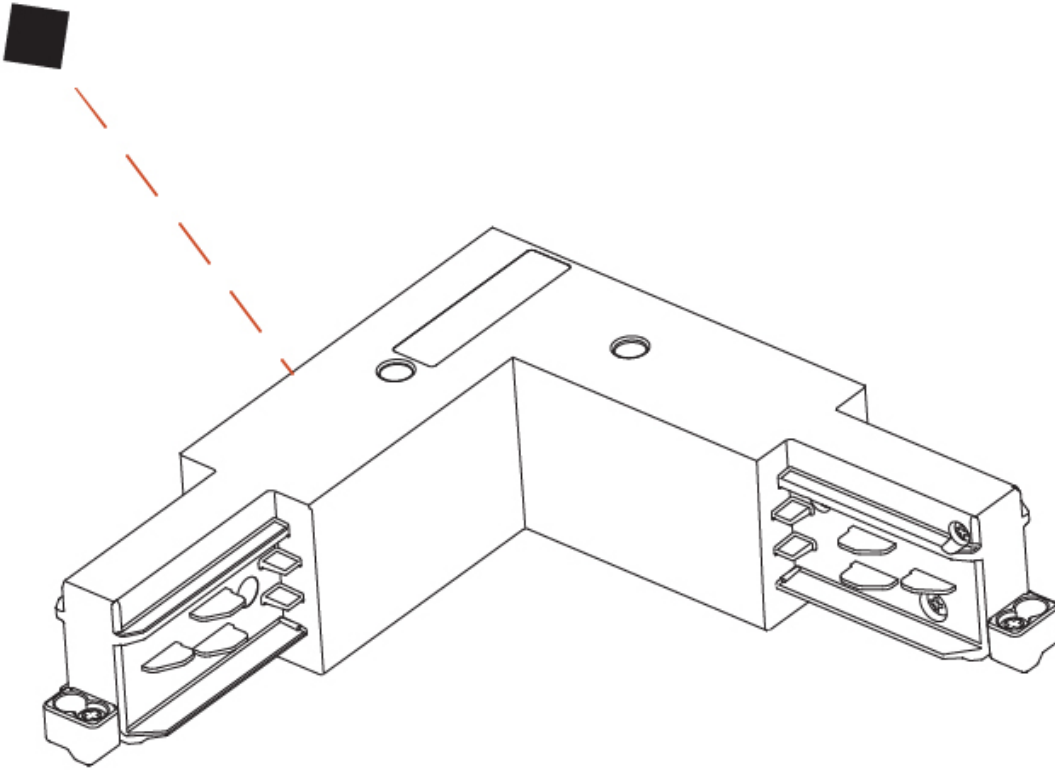

TRACK

STR3400-

PROJECT _____

TYPE _____

SPECIFIER _____

QUANTITY _____

DATE _____

A