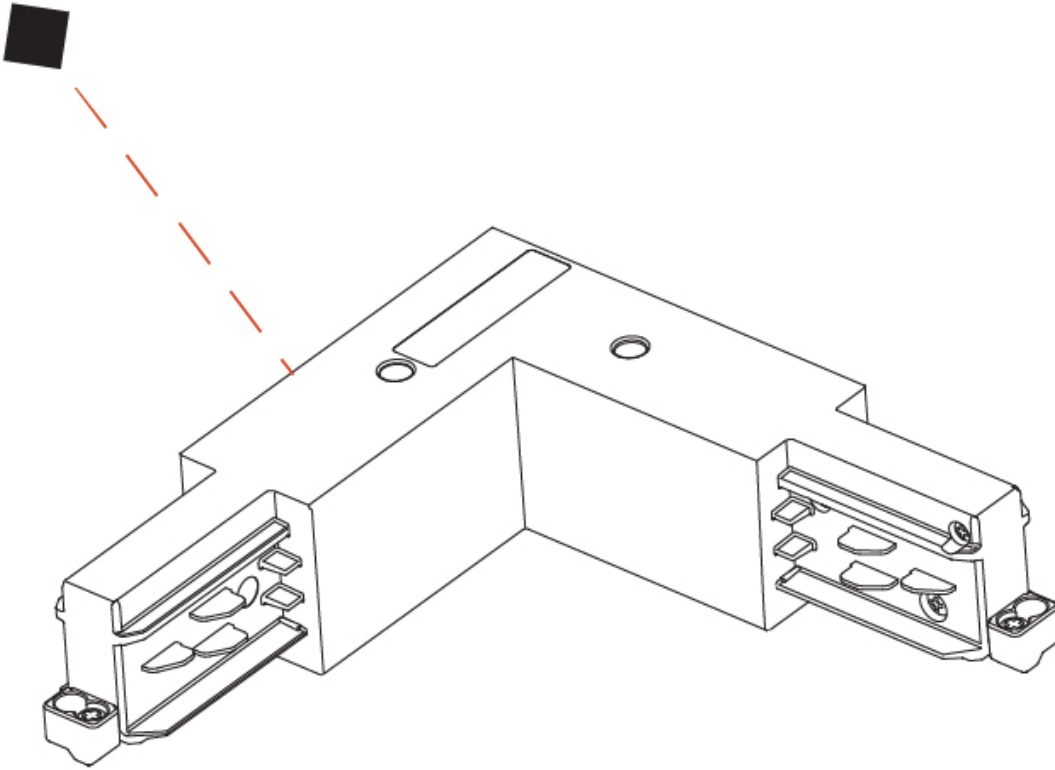

PROJECT	_____
TYPE	_____
SPECIFIER	_____
QUANTITY	_____
DATE	_____

TRACK

STR3500-