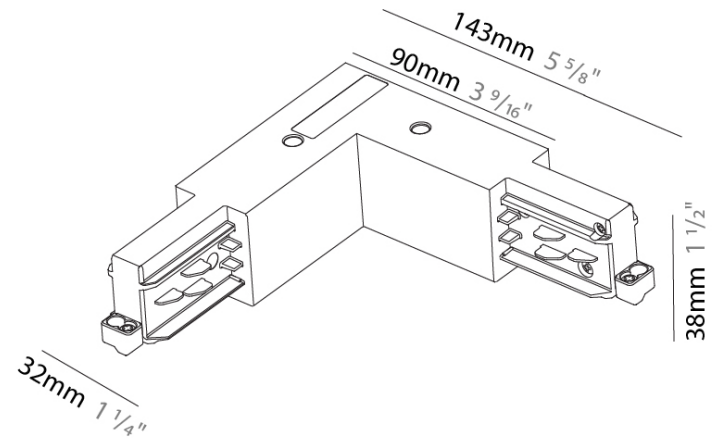

TRACK

STR3500-

base number _____
Finish Options _____

DESCRIPTION
Track - 3-Circuit L-Connector, Inside Corner (Feedable)

1. To build a product code in our configurator select the specify button on the base model # product page
2. To build a manual product code on this datasheet choose from the options listed below in blue font and add the suffix to the base model #

GENERAL
Brand: Prolicht _____
Division: Architectural _____
Mounting Type: Track _____

PHYSICAL
Length (mm): 143 _____
Length (in): 5 5/8 _____
Width (mm): 32 _____
Width (in): 1 1/4 _____
Height (mm): 38 _____
Height (in): 1 1/2 _____
Fixture Finish: WHI / BLK / GRY _____
Fixture Material: Aluminum _____

RATINGS AND CERTIFICATIONS
Certified By: Certified for North American Standards _____
IP rating: IP20 _____