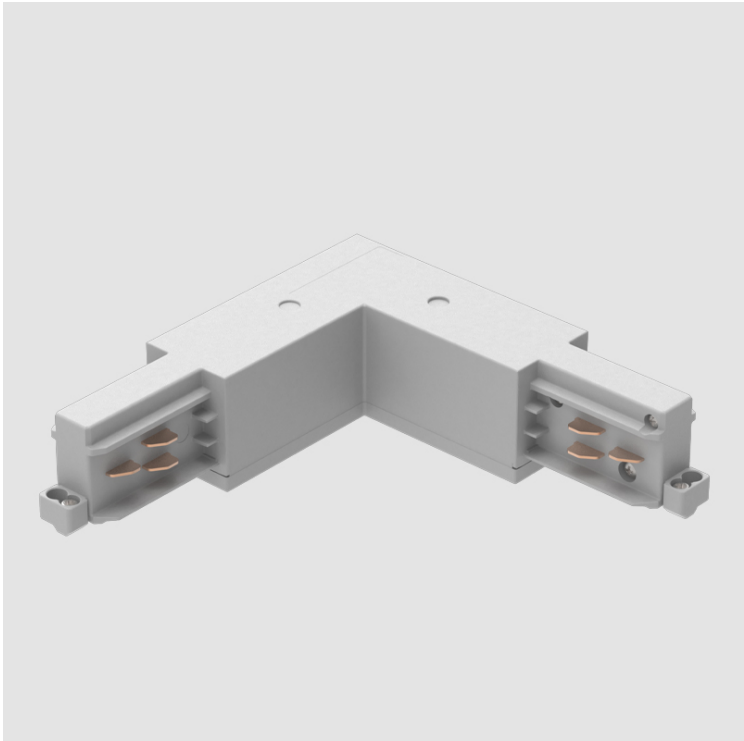

PROJECT
TYPE
SPECIFIER
QUANTITY
DATE

TRACK

STR3500-

base number Finish
Options

DESCRIPTION
Track - 3-Circuit L-Connector, Inside Corner (Feedable)

1. To build a product code in our configurator select the specify button on the base model # product page
2. To build a manual product code on this datasheet choose from the options listed below in blue font and add the suffix to the base model #

GENERAL
Partner: Prolicht
Division: Architectural
Installation: Track

PHYSICAL
Length (mm): 143
Length (in): 5 5/8
Width (mm): 32
Width (in): 1 1/4
Height (mm): 38
Height (in): 1 1/2
Fixture Finish: WHI / BLK / GRY
Fixture Material: Aluminum

RATINGS AND CERTIFICATIONS
Certified By: Certified for North American Standards
IP rating: IP20