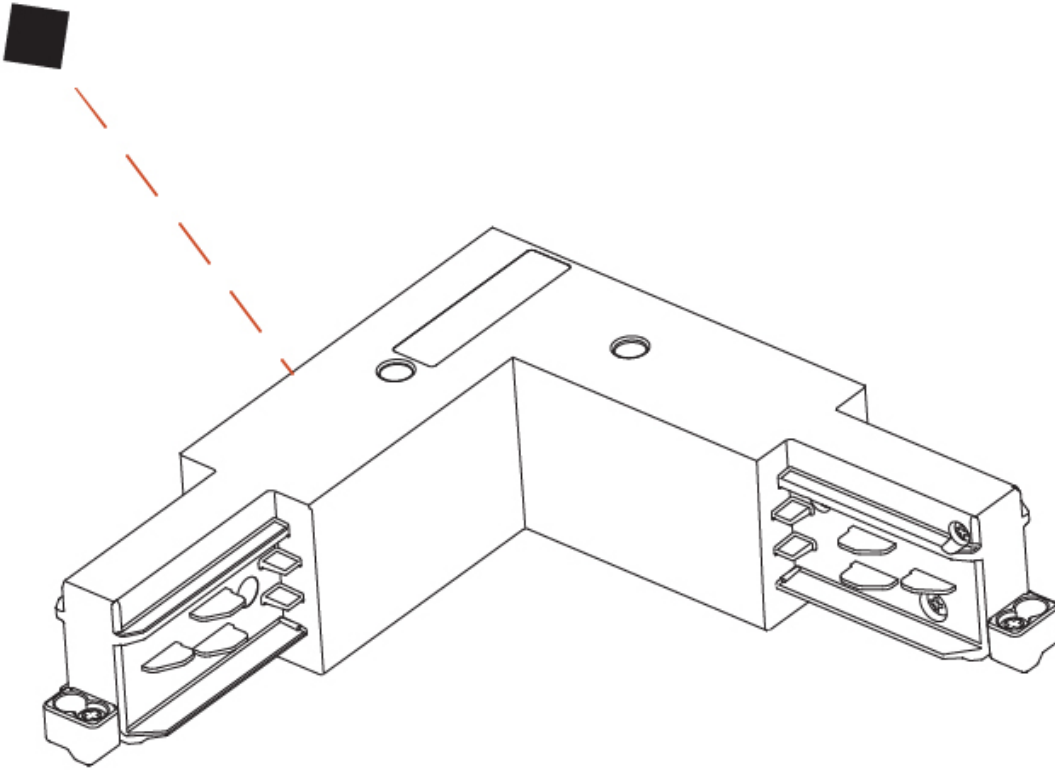

PROJECT _____

TYPE _____

SPECIFIER _____

QUANTITY _____

DATE _____