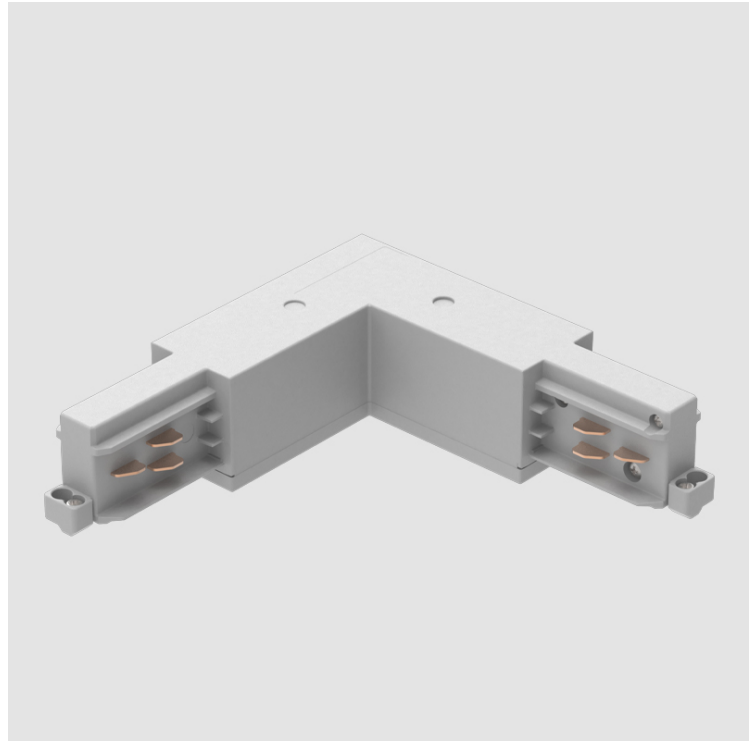

TRACK

STR3500-

base number _____
Finish Options _____

DESCRIPTION
Track - 3-Circuit L-Connector, Inside Corner (Feedable)

1. To build a product code in our configurator select the specify button on the base model # product page
2. To build a manual product code on this datasheet choose from the options listed below in blue font and add the suffix to the base model #

GENERAL
Brand: Prolicht _____
Division: Architectural _____
Mounting Type: Track _____

PHYSICAL
Length (mm): 143 _____
Length (in): 5 5/8 _____
Width (mm): 32 _____
Width (in): 1 1/4 _____
Height (mm): 38 _____
Height (in): 1 1/2 _____
Fixture Finish: WHI / BLK / GRY _____
Fixture Material: Aluminum _____

RATINGS AND CERTIFICATIONS
Certified By: Certified for North American Standards _____
IP rating: IP20 _____