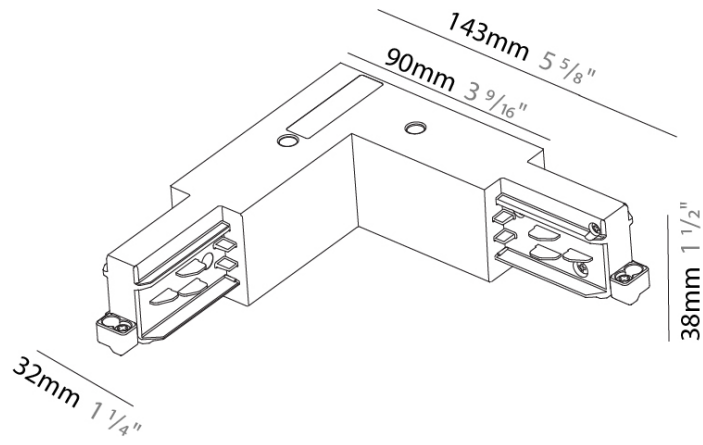

PROJECT
TYPE
SPECIFIER
QUANTITY
DATE

TRACK

STR3500-

base number Finish
Options

DESCRIPTION
Track - 3-Circuit L-Connector, Inside Corner (Feedable)

1. To build a product code in our configurator select the specify button on the base model # product page
2. To build a manual product code on this datasheet choose from the options listed below in blue font and add the suffix to the base model #

GENERAL
Partner: Prolicht
Division: Architectural
Installation: Track

PHYSICAL
Length (mm): 143
Length (in): 5 5/8
Width (mm): 32
Width (in): 1 1/4
Height (mm): 38
Height (in): 1 1/2
Fixture Finish: WHI / BLK / GRY
Fixture Material: Aluminum

RATINGS AND CERTIFICATIONS
Certified By: Certified for North American Standards
IP rating: IP20