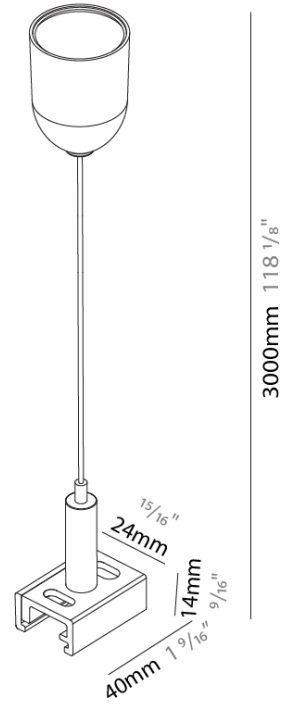

PROJECT
TYPE
SPECIFIER
QUANTITY
DATE

TRACK

STR510-

base number Finish
Options

DESCRIPTION
Track - Suspension Cable Kit 3000mm -

- To build a product code in our configurator select the specify button on the base model # product page
- To build a manual product code on this datasheet choose from the options listed below in blue font and add the suffix to the base model #

COLOR FINISH CHART

PROJECT

TYPE

SPECIFIER

QUANTITY

DATE

FIXTURE Finish

White - WHI (WHI)