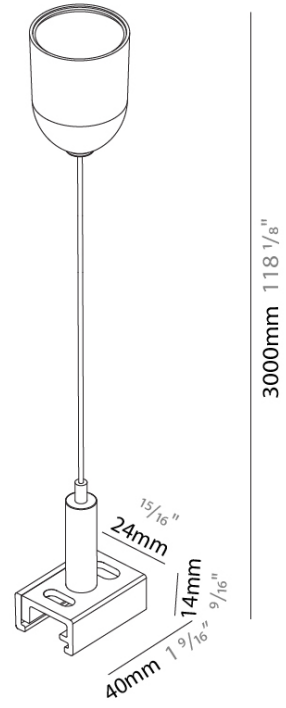

PROJECT _____
TYPE _____
SPECIFIER _____
QUANTITY _____
DATE _____

TRACK

STR510-

base number _____
Finish _____
Options _____

DESCRIPTION
Track - Suspension Cable Kit 3000mm -

1. To build a product code in our configurator select the specify button on the base model # product page
2. To build a manual product code on this datasheet choose from the options listed below in blue font and add the suffix to the base model #

GENERAL
Brand: Prolicht _____
Division: Architectural _____
Mounting Type: Track _____

PHYSICAL
Fixture Finish: WHI / BLK / GRY _____
Fixture Material: Aluminum _____

RATINGS AND CERTIFICATIONS
Certified By: Certified for North American Standards _____
IP rating: IP20 _____