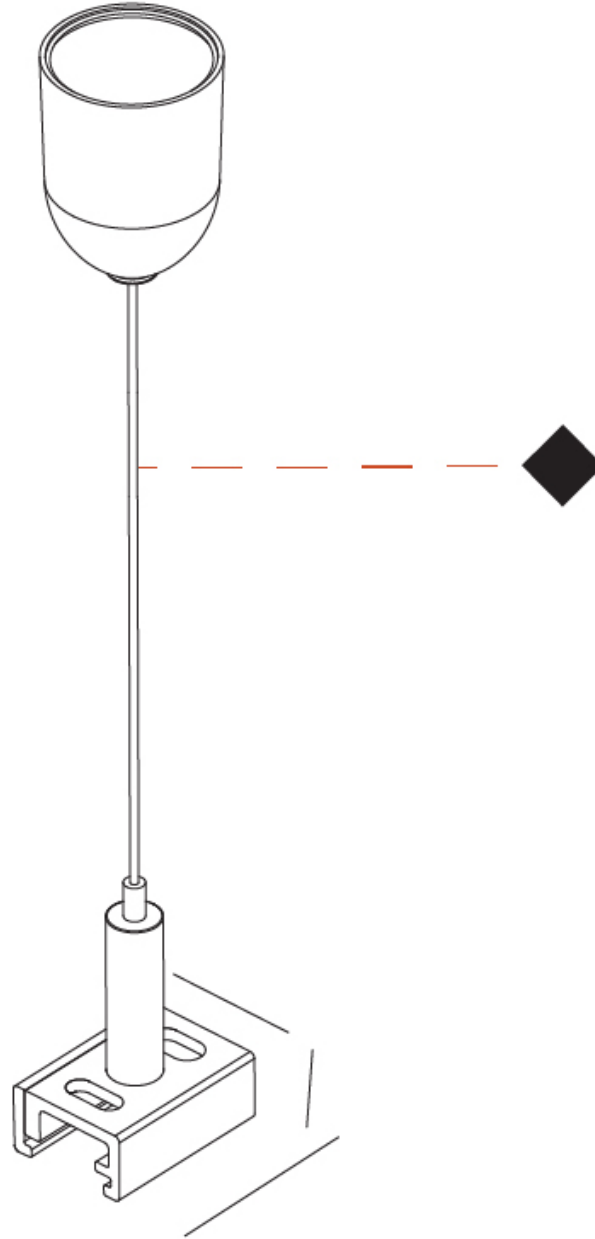

PROJECT _____

TYPE _____

SPECIFIER _____

QUANTITY _____

DATE _____

A