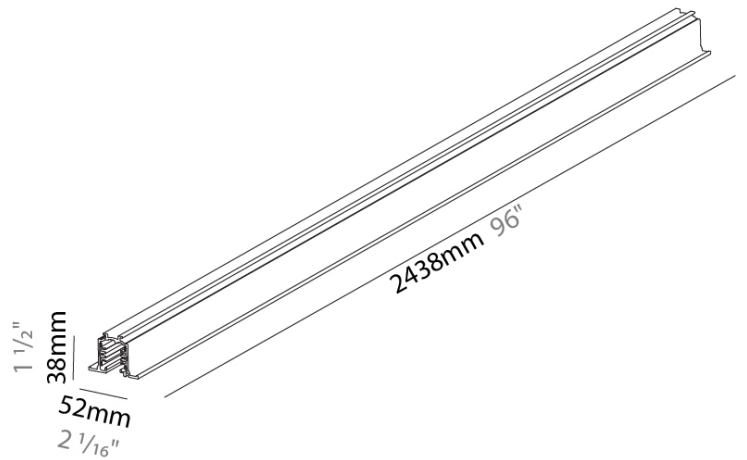

PROJECT _____
TYPE _____
SPECIFIER _____
QUANTITY _____
DATE _____

TRACK

STRR4800-

base number _____
Finish Options _____

DESCRIPTION
Track - 8' Recessed Mount 3-Circuit Track

1. To build a product code in our configurator select the specify button on the base model # product page
2. To build a manual product code on this datasheet choose from the options listed below in blue font and add the suffix to the base model #

GENERAL
Partner: Prolicht _____
Division: Architectural _____
Installation: Track _____

PHYSICAL
Shape: Rectangle _____
Length (mm): 2438 _____
Length (in): 96 _____
Width (mm): 32 _____
Width (in): 1 ¼ _____
Height (mm): 38 _____
Height (in): 1 ½ _____
Fixture Finish: WHI / BLK / GRY _____
Fixture Material: Aluminum _____

RATINGS AND CERTIFICATIONS
Certified By: Certified for North American Standards _____
IP rating: IP20 _____