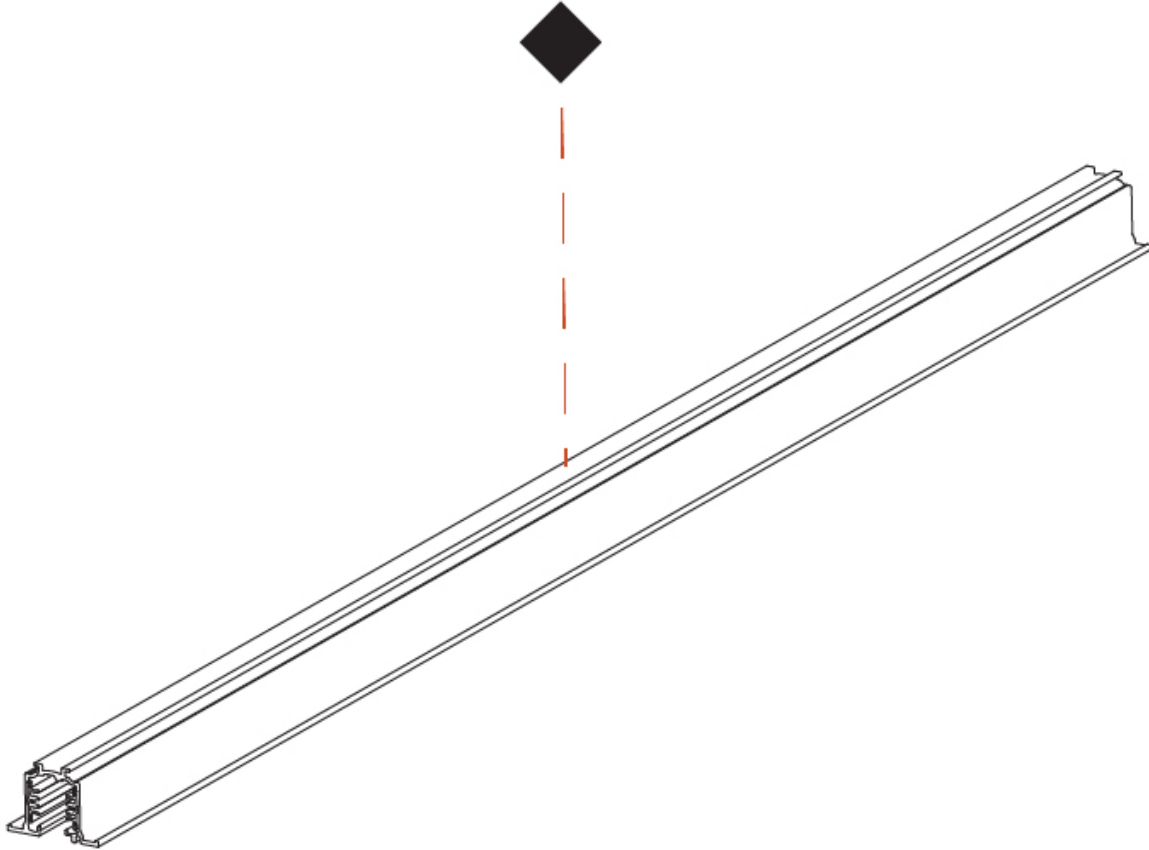

TRACK

STRR4800-

PROJECT _____

TYPE _____

SPECIFIER _____

QUANTITY _____

DATE _____