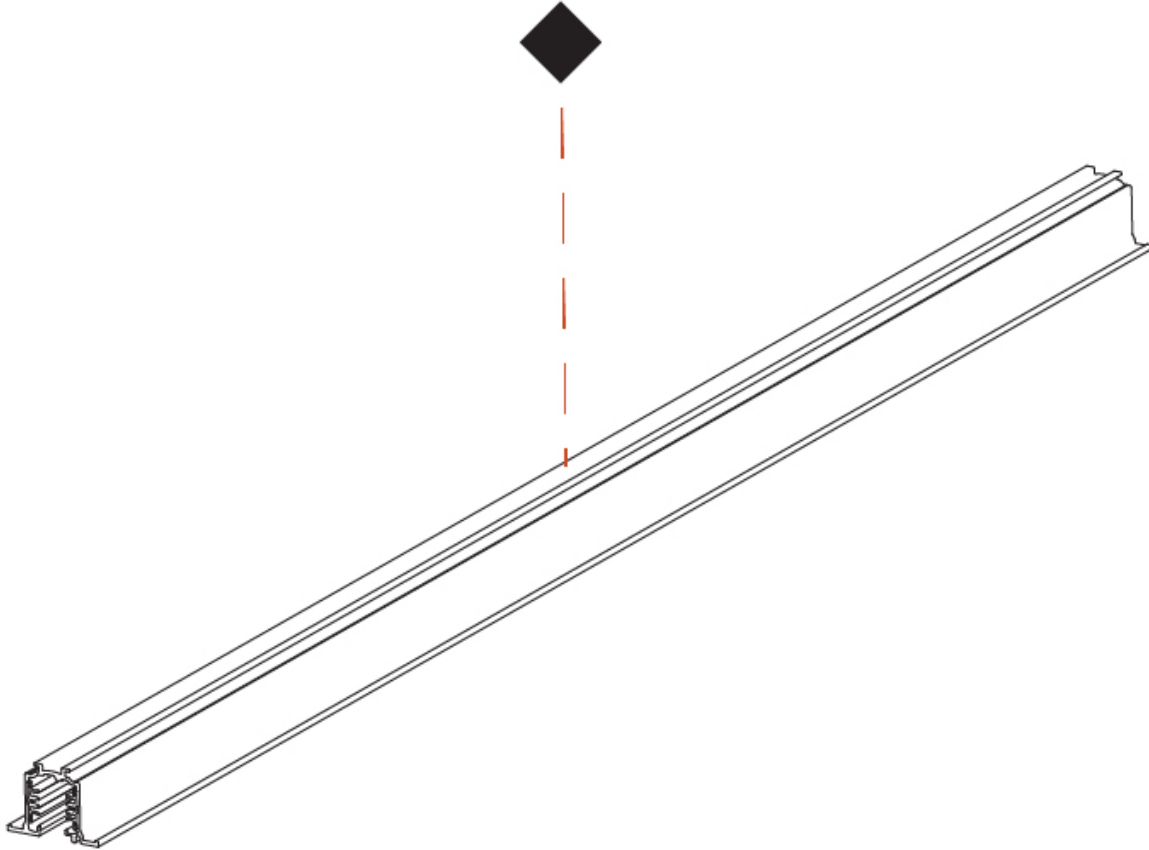

TRACK

STRR4800-277-

PROJECT _____

TYPE _____

SPECIFIER _____

QUANTITY _____

DATE _____