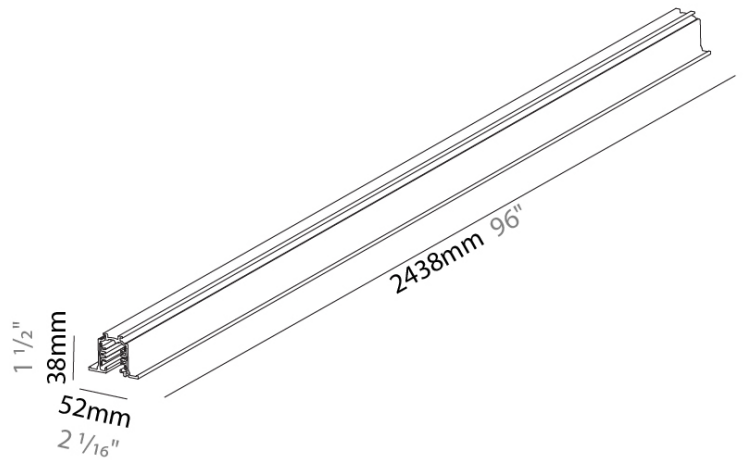

TRACK

STRR4800-277-

base number

Finish
Options

DESCRIPTION

Track - 8' Recessed Track 2-Circuit - 277V

1. To build a product code in our configurator select the specify button on the base model # product page
2. To build a manual product code on this datasheet choose from the options listed below in blue font and add the suffix to the base model #

GENERAL

Partner: Prolicht

Division: Architectural

Installation: Track

PHYSICAL

Shape: Rectangle

Length (mm): 2438

Length (in): 96

Width (mm): 32

Width (in): 1 1/4

Height (mm): 38

Height (in): 1 1/2

Fixture Finish: WHI / BLK / GRY

Fixture Material: Aluminum

RATINGS AND CERTIFICATIONS

Certified By: Certified for North American Standards

IP rating: IP20