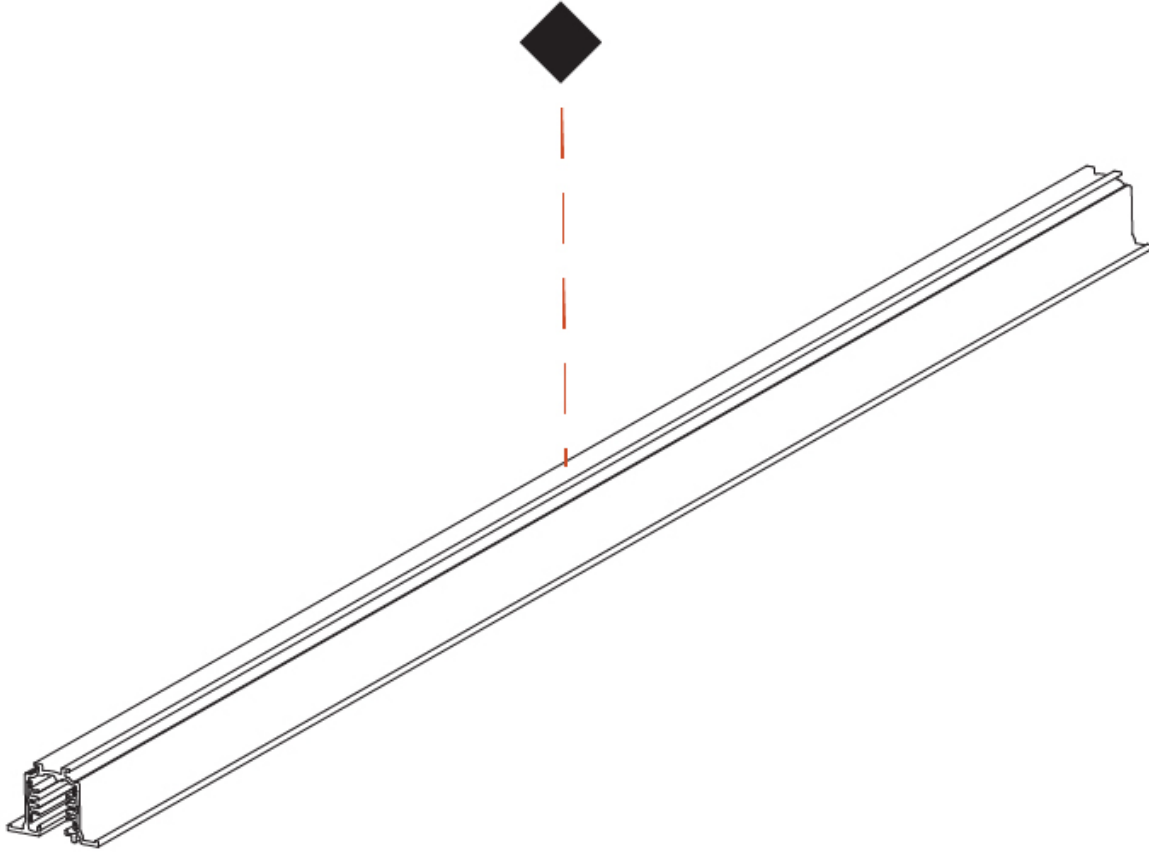

TRACK

STRR4800-2C-

PROJECT _____

TYPE _____

SPECIFIER _____

QUANTITY _____

DATE _____