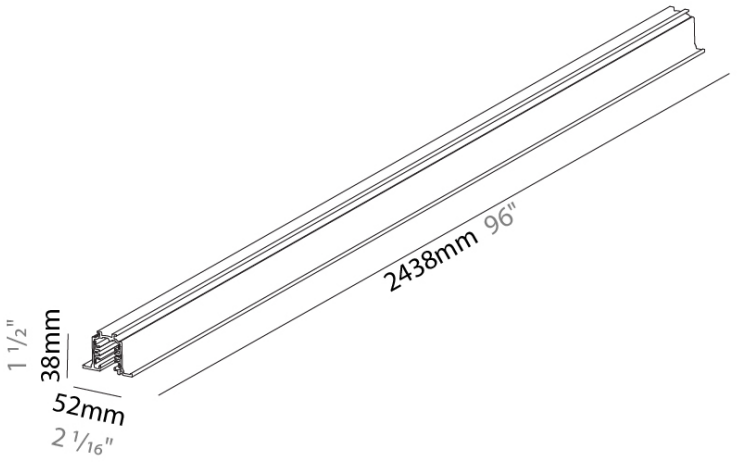

PROJECT	_____
TYPE	_____
SPECIFIER	_____
QUANTITY	_____
DATE	_____

TRACK

STRR4800-2C-

base number _____
Finish Options _____

DESCRIPTION
Track - 8' Recessed Track 2-Circuit - 120V

1. To build a product code in our configurator select the specify button on the base model # product page
2. To build a manual product code on this datasheet choose from the options listed below in blue font and add the suffix to the base model #

GENERAL
Partner: Prolicht _____
Division: Architectural _____
Installation: Track _____

PHYSICAL
Shape: Rectangle _____
Length (mm): 2438 _____
Length (in): 96 _____
Width (mm): 32 _____
Width (in): 1 1/4 _____
Height (mm): 38 _____
Height (in): 1 1/2 _____
Fixture Finish: WHI / BLK / GRY _____
Fixture Material: Aluminum _____

RATINGS AND CERTIFICATIONS
Certified By: Certified for North American Standards _____
IP rating: IP20 _____