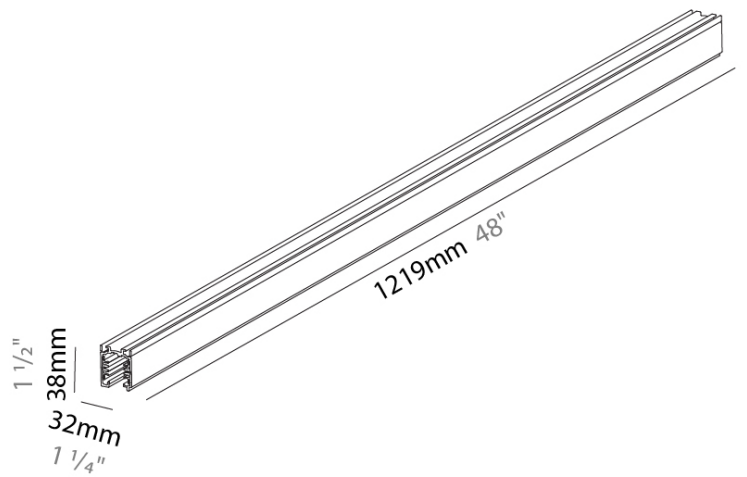

PROJECT _____
TYPE _____
SPECIFIER _____
QUANTITY _____
DATE _____

TRACK

STRS4400-

base number _____
Finish Options _____

DESCRIPTION
Track - 4' Surface Mount 3-Circuit Track - 120V

1. To build a product code in our configurator select the specify button on the base model # product page
2. To build a manual product code on this datasheet choose from the options listed below in blue font and add the suffix to the base model #

GENERAL
Partner: Prolicht _____
Division: Architectural _____
Installation: Track _____

PHYSICAL
Shape: Rectangle _____
Length (mm): 1219 _____
Length (in): 48 _____
Width (mm): 32 _____
Width (in): 1 1/4 _____
Height (mm): 38 _____
Height (in): 1 1/2 _____
Fixture Finish: WHI / BLK / GRY _____
Fixture Material: Aluminum _____

ELECTRICAL
Driver Included: No _____

RATINGS AND CERTIFICATIONS
Certified By: Certified for North American Standards _____
IP rating: IP20 _____