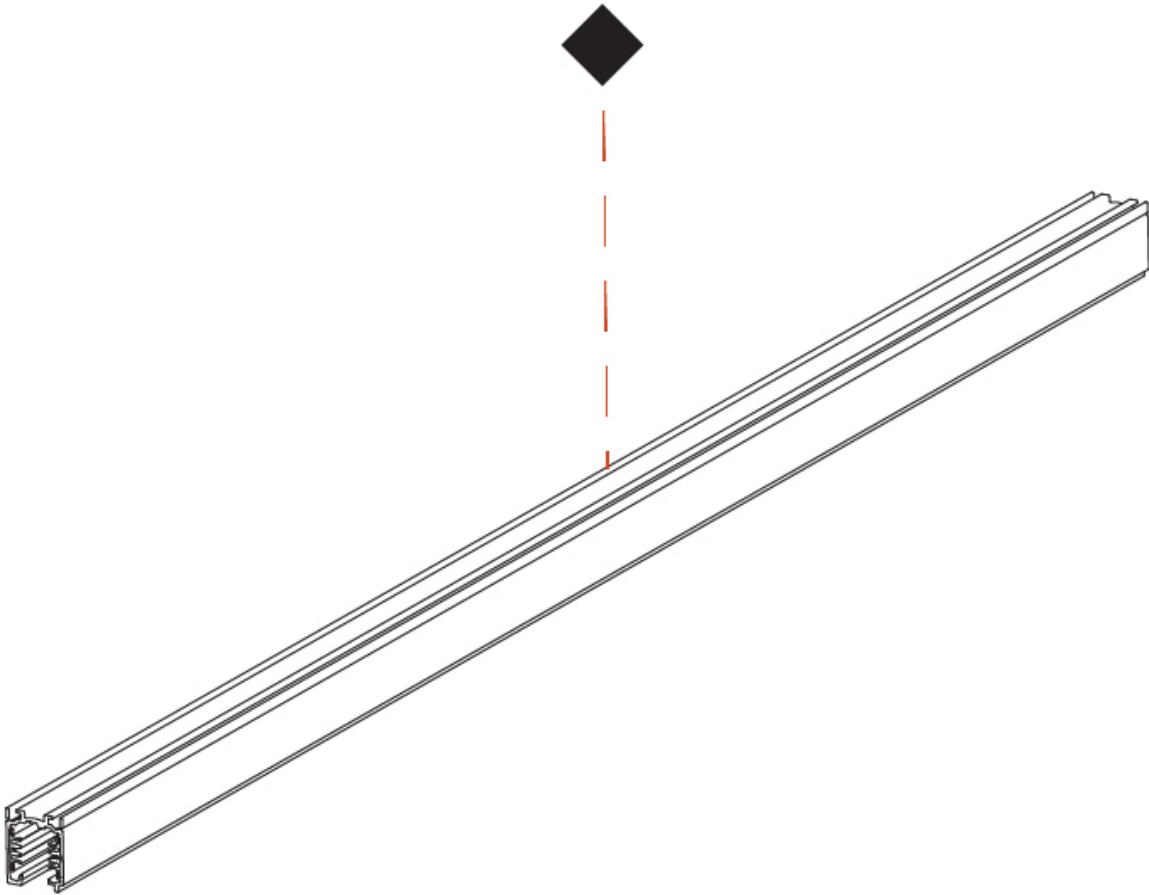

TRACK

STRS4400-

PROJECT _____

TYPE _____

SPECIFIER _____

QUANTITY _____

DATE _____