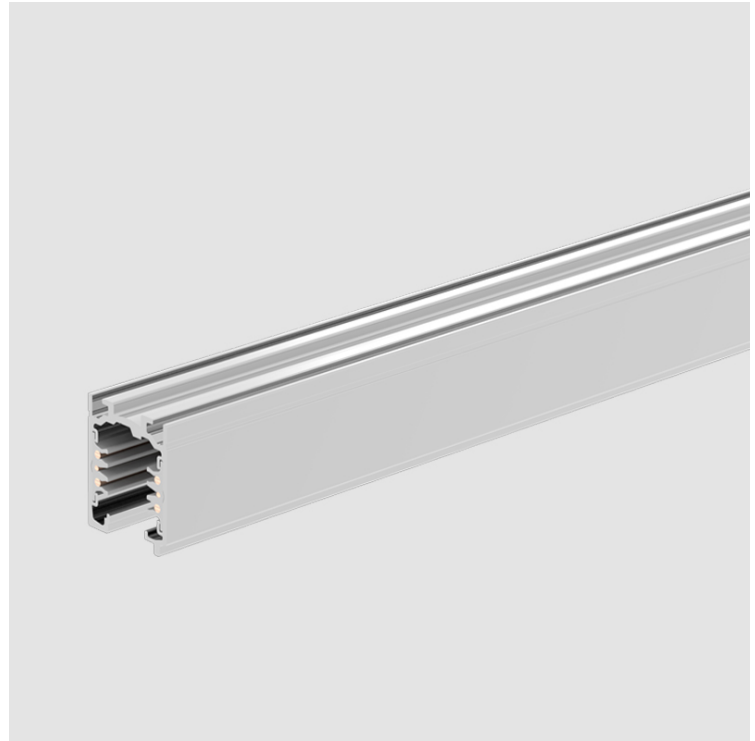

PROJECT _____
TYPE _____
SPECIFIER _____
QUANTITY _____
DATE _____

TRACK

STRS4400-

base number _____
Finish Options _____

DESCRIPTION
Track - 4' Surface Mount 3-Circuit Track - 120V

1. To build a product code in our configurator select the specify button on the base model # product page
2. To build a manual product code on this datasheet choose from the options listed below in blue font and add the suffix to the base model #

GENERAL
Partner: Prolicht _____
Division: Architectural _____
Installation: Track _____

PHYSICAL
Shape: Rectangle _____
Length (mm): 1219 _____
Length (in): 48 _____
Width (mm): 32 _____
Width (in): 1 1/4 _____
Height (mm): 38 _____
Height (in): 1 1/2 _____
Fixture Finish: WHI / BLK / GRY _____
Fixture Material: Aluminum _____

ELECTRICAL
Driver Included: No _____

RATINGS AND CERTIFICATIONS
Certified By: Certified for North American Standards _____
IP rating: IP20 _____