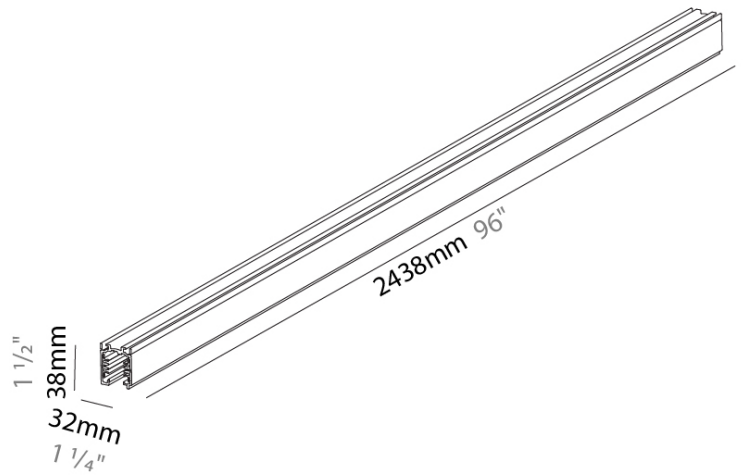

TRACK

STRS4800-

base number _____
Finish Options _____

DESCRIPTION

Track - 8' Surface Mount 3-Circuit Track

1. To build a product code in our configurator select the specify button on the base model # product page
2. To build a manual product code on this datasheet choose from the options listed below in blue font and add the suffix to the base model #

GENERAL

Partner: Prolicht _____
Division: Architectural _____
Installation: Track _____

PHYSICAL

Shape: Rectangle _____
Length (mm): 2438 _____
Length (in): 96" _____
Width (mm): 32 _____
Width (in): 1 1/4" _____
Height (mm): 38 _____
Height (in): 1 1/2" _____
Fixture Finish: WHI / BLK / GRY _____
Fixture Material: Aluminum _____

ELECTRICAL

Driver Included: No _____

RATINGS AND CERTIFICATIONS

Certified By: Certified for North American Standards _____
IP rating: IP20 _____