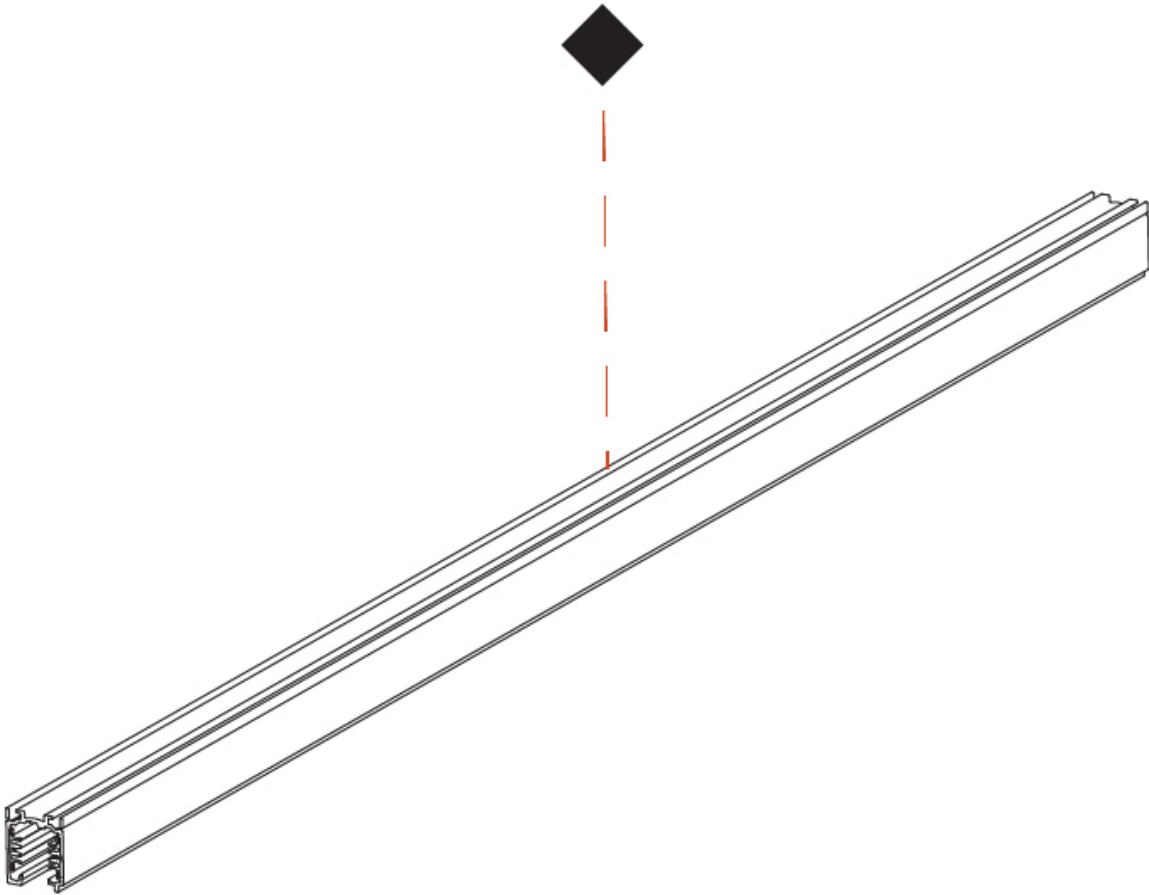

TRACK

STRS4800-

PROJECT _____

TYPE _____

SPECIFIER _____

QUANTITY _____

DATE _____