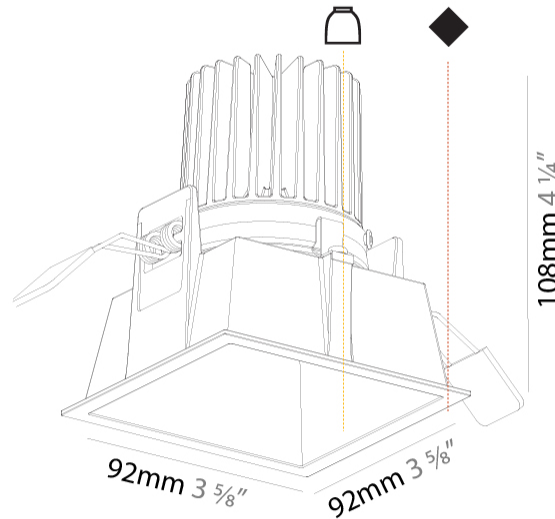

GENERAL

Series: 4Di
Partner: Prolicht
Division: Architectural
Installation: Recessed
Product Type: Downlight
Mounting Location: Ceiling
Light Distribution: Downlight

PHYSICAL

Aperture Sizes - Downlights: 3"
Shape: Square
Length (mm): 92
Length (in): 3 5/8
Width (mm): 92
Width (in): 3 5/8
Height (mm): 108
Depth (mm): 108
Height (in): 4 1/4
Depth (in): 4 1/4
Min. Recessing Depth (mm): 180
Min. Recessing Depth (in): 7 1/16
Fixture Finish: SSR / BKV / CWI / CRY / HAB / UFT / ITA / RUA / FTG / MYG / LOD / PUS / FRO / FUP / KIA / POP / BLS / SPG / MEY / GOH / CHC / COM / ABZ / JAG / OBR / MOS / ROR
Fixture Material: Aluminum Lamphshade
Cut-out Measurements: 85mm / 3 3/8" x 85mm / 3 3/8"

ELECTRICAL

Lamp Type: LED (Zhaga Standard)
Input Wattage (W): 14
Total Output Wattage (W): 12.7
Dimming: Tri-Mode (Non-Dimming and Phase Dimming (120Vac only) and 0-10V Dimming)
Driver Included: No
Driver Location: Recessed Housing
Driver Type: Constant Current - Universal
Driver Class: Class 2
Housing: See components
Input Voltage (V): 120 - 277
Constant Current (MA): 350

LED

Number of LEDs: 1
Color Temperature (°K): 2700 / 3000 / 4000
Max. Delivered Lumen (lm): 960 / 1004 / 1063
Nominal Lumen (lm): 1412 / 1477 / 1563
CRI: >90 CRI
Lamp Life (hrs): 50000

OPTICAL

Reflector: 20 / 42 / 60

RATINGS AND CERTIFICATIONS

Certified By: Certified for North American Standards
IP rating: IP44