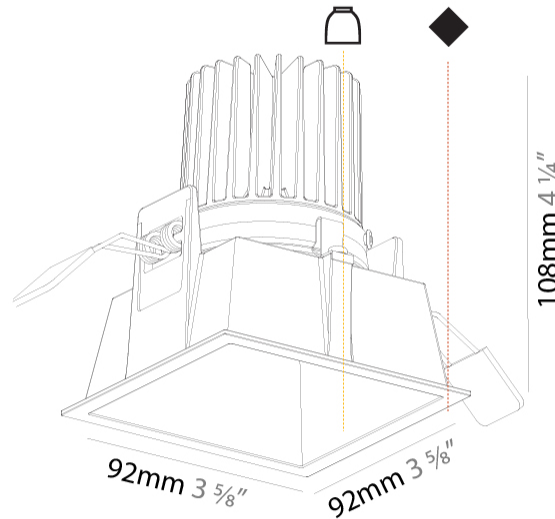

#### PHYSICAL

Aperture Sizes - Downlights: 3"  
 Shape: Square  
 Length (mm): 92  
 Length (in): 3 5/8  
 Width (mm): 92  
 Width (in): 3 5/8  
 Height (mm): 108  
 Depth (mm): 108  
 Height (in): 4 1/4  
 Depth (in): 4 1/4  
 Min. Recessing Depth (mm): 180  
 Min. Recessing Depth (in): 7 1/16  
 Fixture Finish: SSR / BKV / CWI / CRY / HAB / UFT / ITA / RUA / FTG / MYG / LOD / PUS / FRO / FUP / KIA / POP / BLS / SPG / MEY / GOH / CHC / COM / ABZ / JAG / OBR / MOS / ROR  
 Fixture Material: Aluminum Lamphshade  
 Cut-out Measurements: 85mm / 3 3/8" x 85mm / 3 3/8"

#### PHYSICAL

Aperture Sizes - Downlights: 3"  
 Shape: Square  
 Length (mm): 92  
 Length (in): 3 5/8  
 Width (mm): 92  
 Width (in): 3 5/8  
 Height (mm): 108  
 Height (in): 4 1/4  
 Min. Recessing Depth (mm): 120  
 Min. Recessing Depth (in): 4 3/4  
 Fixture Finish: SSR / BKV / CWI / CRY / HAB / UFT / ITA / RUA / FTG / MYG / LOD / PUS / FRO / FUP / KIA / POP / BLS / SPG / MEY / GOH / CHC / COM / ABZ / JAG / OBR / MOS / ROR  
 Fixture Material: Aluminum  
 Cut-out Measurements: 85mm / 3 3/8" x 85mm / 3 3/8"