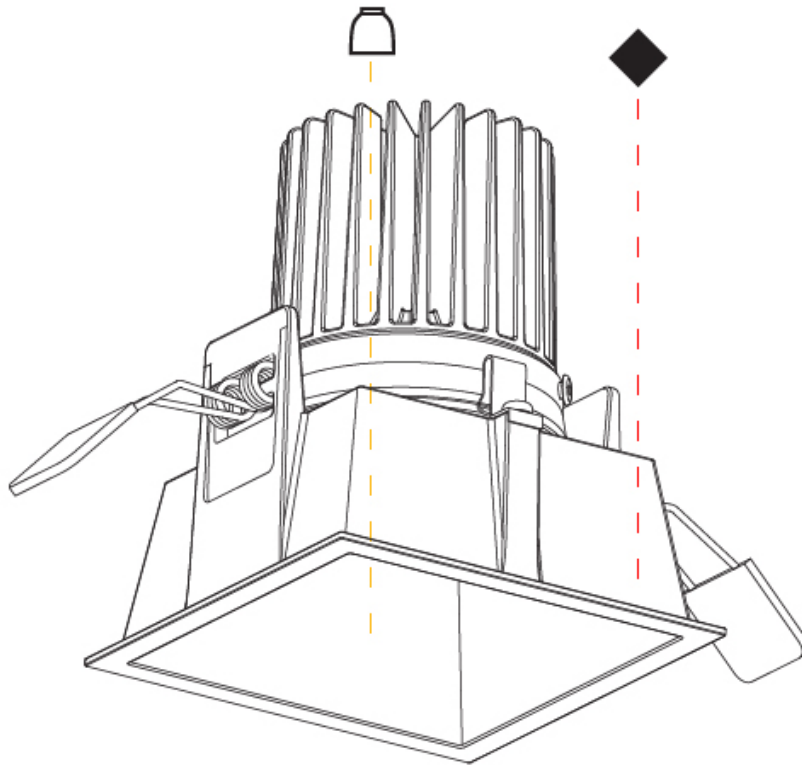

4DI RECESSED

A35726-

PROJECT _____

TYPE _____

SPECIFIER _____

QUANTITY _____

DATE _____

A