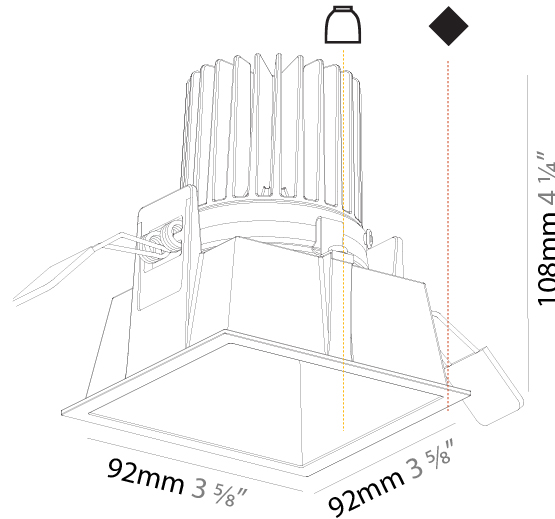

1. To build a product code in our configurator select the specify button on the base model # product page
2. To build a manual product code on this datasheet choose from the options listed below in blue font and add the suffix to the base model #

GENERAL

Series: 4Di
Partner: Prolicht
Division: Architectural
Installation: Recessed
Mounting Location: Ceiling
Light Distribution: Downlight

PHYSICAL

Aperture Sizes - Downlights: 3"
Shape: Square
Length (mm): 92
Length (in): 3 5/8
Width (mm): 92
Width (in): 3 5/8
Height (mm): 108
Height (in): 4 1/4
Min. Recessing Depth (mm): 120
Min. Recessing Depth (in): 4 3/4
Fixture Finish: SSR / BKV / CWI / CRY / HAB / UFT / ITA / RUA / FTG / MYG / LOD / PUS / FRO / FUP / KIA / POP / BLS / SPG / MEY / GOH / CHC / COM / ABZ / JAG / OBR / MOS / ROR
Fixture Material: Aluminum
Cut-out Measurements: 85mm / 3 3/8" x 85mm / 3 3/8"

ELECTRICAL

Lamp Type: LED (Zhaga Standard)
Input Wattage (W): 13
Total Output Wattage (W): 11.8
Dimming: Dali Dimming
Driver Included: No
Driver Location: Recessed Housing
Driver Type: Constant Current - 120Vac
Housing: See components
Input Voltage (V): 120
Constant Current (MA): 350

LED

Number of LEDs: 1
Color Temperature (°K): Warm Dim
Max. Delivered Lumen (lm): 804
Nominal Lumen (lm): 1182
CRI: >90 CRI
Lamp Life (hrs): 50000

OPTICAL

Beam Angle: 20 / 42 / 60

RATINGS AND CERTIFICATIONS

Certified By: Certified for North American Standards
IP rating: IP44