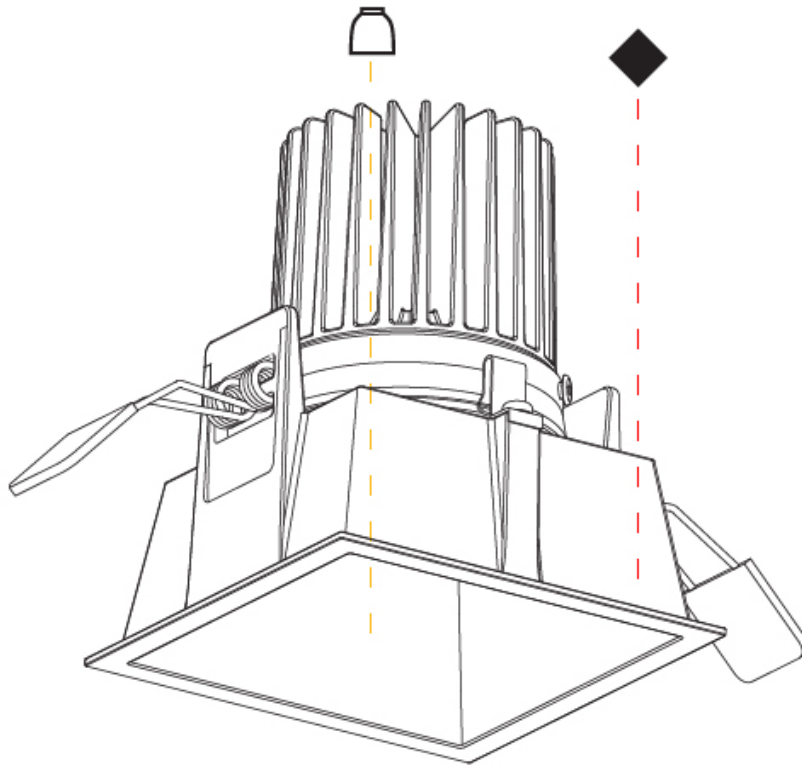

4DI RECESSED

A35727-

PROJECT _____

TYPE _____

SPECIFIER _____

QUANTITY _____

DATE _____

A