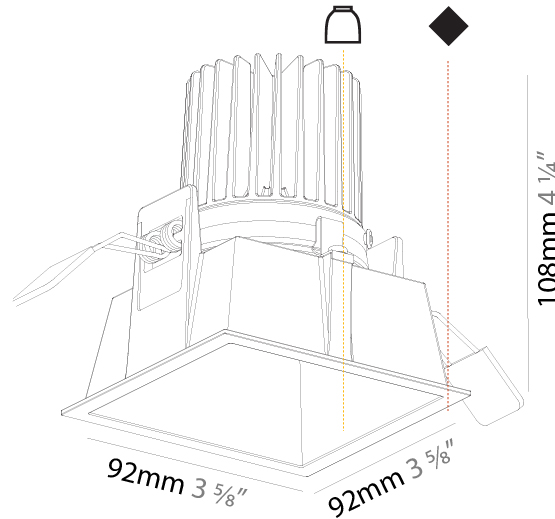

4DI RECESSED

A35727-

base number   Finishes (Diamond)   Reflector Options

1. To build a product code in our configurator select the specify button on the base model # product page
2. To build a manual product code on this datasheet choose from the options listed below in blue font and add the suffix to the base model #

GENERAL

Series: 4Di
Brand: Prolicht
Division: Architectural
Mounting Type: Recessed
Mounting Location: Ceiling

PHYSICAL

Shape: Square
Length (mm): 92
Length (in): 3 5/8
Width (mm): 92
Width (in): 3 5/8
Height (mm): 108
Height (in): 4 1/4
Min. Recessing Depth (mm): 120
Min. Recessing Depth (in): 4 3/4
Light Distribution: Downlight
Fixture Finish: SSR / BKV / CWI / CRY / HAB / UFT / ITA / RUA / FTG / MYG / LOD / PUS / FRO / FUP / KIA / POP / BLS / SPG / MEY / GOH / GUM / CHC / COM / ABZ / JAG / OBR / MOS / ROR
Fixture Material: Aluminum
Cut-out Measurements: 85mm / 3 3/8" x 85mm / 3 3/8"

ELECTRICAL

Lamp Type: LED (Zhaga Standard)
Total Output Wattage (W): 15
Dimming: Dali Dimming
Driver Included: No
Driver Location: Recessed Housing
Driver Type: Constant Current - 120Vac
Housing: See components
Input Voltage (V): 120
Constant Current (MA): 350

LED

Number of LEDs: 1
Color Temperature (°K): Warm Dim
Max. Delivered Lumen (lm): 770
CRI: >90 CRI
Lamp Life (hrs): 50000

OPTICAL

Reflector°: 20 / 40 / 60

RATINGS AND CERTIFICATIONS

Certified By: Certified for North American Standards
IP rating: IP20