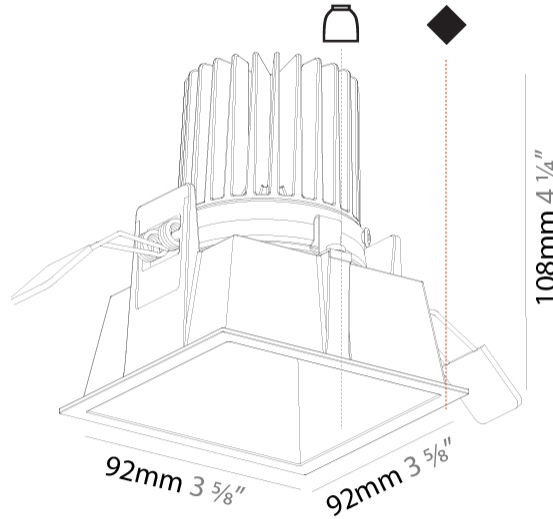

GENERAL

Series: 4Di
Brand: Prolicht
Division: Architectural
Mounting Type: Recessed
Mounting Location: Ceiling
Subcategory: Downlight

PHYSICAL

Shape: Square
Length (mm): 92
Length (in): 3 5/8
Width (mm): 92
Width (in): 3 5/8
Height (mm): 108
Depth (mm): 108
Height (in): 4 1/4
Depth (in): 4 1/4
Min. Recessing Depth (mm): 180
Min. Recessing Depth (in): 7 1/16
Light Distribution: Downlight
Fixture Finish: SSR / BKV / CWI / CRY / HAB / UFT / ITA / RUA / FTG / MYG / LOD / PUS / FRO / FUP / KIA / POP / BLS / SPG / MEY / GOH / GUM / CHC / COM / ABZ / JAG / OBR / MOS / ROR
Fixture Material: Aluminum Lampshade
Cut-out Measurements: 85mm / 3 3/8" x 85mm / 3 3/8"

ELECTRICAL

Lamp Type: LED (Zhaga Standard)
Input Wattage (W): 13.8
Total Output Wattage (W): 13
Dimming: Tri-Mode (Non-Dimming and Phase Dimming (120Vac only) and 0-10V Dimming)
Driver Included: No
Driver Location: Recessed Housing
Driver Type: Constant Current - Universal
Driver Class: Class 2
Housing: See components
Input Voltage (V): 120 - 277
Constant Current (MA): 350

LED

Number of LEDs: 1
Color Temperature (°K): 2700 / 3000 / 3500 / 4000
Max. Delivered Lumen (lm): 960 / 1004 / 1034 / 1063
CRI: >90 CRI
Lamp Life (hrs): 50000

OPTICAL

Reflector: 20 / 42 / 60

RATINGS AND CERTIFICATIONS

Certified By: Certified for North American Standards
IP rating: IP44