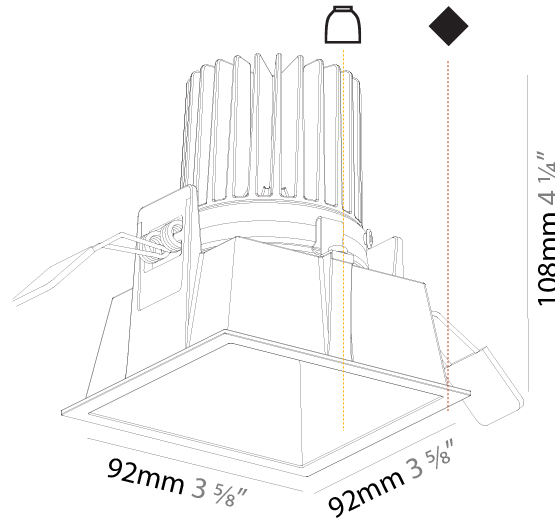

4DI RECESSED

A35727- _____ - _____

base number   Finishes (Diamond)   Reflector Options

1. To build a product code in our configurator select the specify button on the base model # product page
2. To build a manual product code on this datasheet choose from the options listed below in blue font and add the suffix to the base model #

GENERAL

Series: 4Di
Brand: Prolicht
Division: Architectural
Mounting Type: Recessed
Mounting Location: Ceiling

PHYSICAL

Shape: Square
Length (mm): 92
Length (in): 3 5/8
Width (mm): 92
Width (in): 3 5/8
Height (mm): 108
Height (in): 4 1/4
Min. Recessing Depth (mm): 120
Min. Recessing Depth (in): 4 3/4
Light Distribution: Downlight
Fixture Finish: SSR / BKV / CWI / CRY / HAB / UFT / ITA / RUA / FTG / MYG / LOD / PUS / FRO / FUP / KIA / POP / BLS / SPG / MEY / GOH / GUM / CHC / COM / ABZ / JAG / OBR / MOS / ROR
Fixture Material: Aluminum
Cut-out Measurements: 85mm / 3 3/8" x 85mm / 3 3/8"

ELECTRICAL

Lamp Type: LED (Zhaga Standard)
Total Output Wattage (W): 15
Dimming: Dali Dimming
Driver Included: No
Driver Location: Recessed Housing
Driver Type: Constant Current - 120Vac
Housing: See components
Input Voltage (V): 120
Constant Current (MA): 350

LED

Number of LEDs: 1
Color Temperature (°K): Warm Dim
Max. Delivered Lumen (lm): 770
CRI: >90 CRI
Lamp Life (hrs): 50000

OPTICAL

Reflector°: 20 / 40 / 60

RATINGS AND CERTIFICATIONS

Certified By: Certified for North American Standards
IP rating: IP20