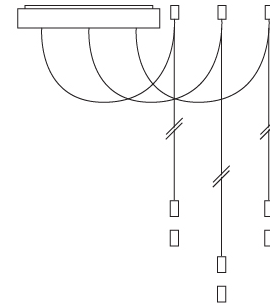

GENERAL

Series: Acqua
 Subseries: Acqua
 Partner: Cini & Nils
 Division: Design
 Product Type: Clusters
 Mounting Location: Ceiling

PHYSICAL

Shape: Oblong
 Length (mm): 330
 Length (in): 13
 Width (mm): 110
 Width (in): 4 5/16
 Height (mm): 45
 Height (in): 1 3/4
 Fixture Material: Aluminum

LED

OPTICAL

RATINGS AND CERTIFICATIONS

Certified By: Certified for North American Standards
 IP rating: IP20

13" x 4 1/4"
330mm x 110mm

max. 2000mm 78 3/4"

13" x 4 1/4"
330mm x 110mm

450mm 1 3/4"