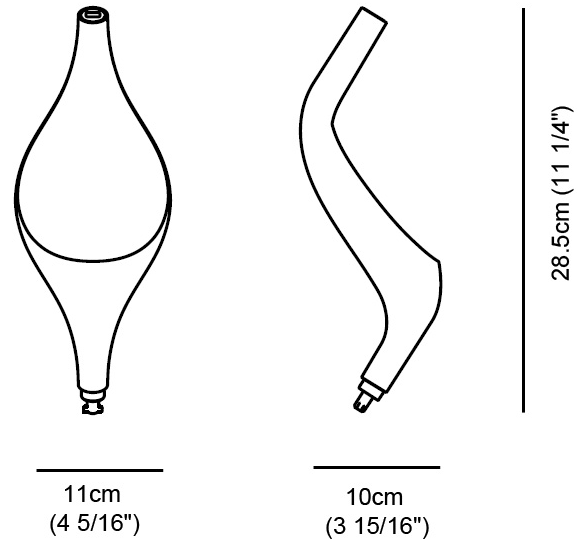

ACQUA SUSPENSION

D31001- : D31001-MSI

base number

1. To build a product code in our configurator select the specify button on the base model # product page
2. To build a manual product code on this datasheet choose from the options listed below in blue font and add the suffix to the base model #

GENERAL

Series: Acqua _____
Subseries: Acqua _____
Partner: Cini & Nils _____
Division: Design _____
Installation: Suspension _____
Product Type: Clusters _____
Mounting Location: Ceiling _____
Light Distribution: Direct / Indirect _____

PHYSICAL

Shape: Curves _____
Length (mm): 110 _____
Length (in): 4 ⁵/₁₆ _____
Width (mm): 100 _____
Width (in): 3/15/16 _____
Height (mm): 285 _____
Height (in): 11 ¹/₄ _____
Fixture Material: Aluminum _____

ELECTRICAL

Lamp Type: LED _____
Input Wattage (W): 5.6 _____
Total Output Wattage (W): 4.65 _____
Dimming: 0-10V Dimming _____
Driver Included: No _____
Driver Location: Remote _____
Driver Type: Constant Voltage - 120 / 277Vac _____
Driver Class: Class 2 _____
Input Voltage (V): 120 - 277 _____
Output Voltage (V): 24 _____

LED

Number of LEDs: 1 _____
Color Temperature (°K): 2800 _____
Nominal Lumen (lm): 650 _____
CRI: >95 CRI _____
Lamp Life (hrs): 50000 _____

OPTICAL

RATINGS AND CERTIFICATIONS

Certified By: Certified for North American Standards _____
IP rating: IP20 _____