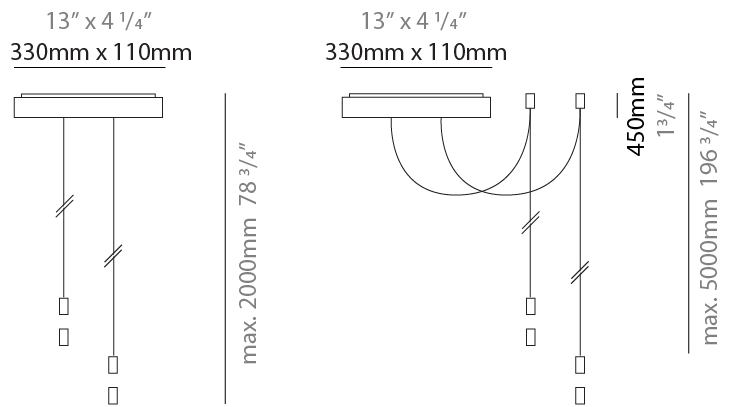

PROJECT
TYPE
SPECIFIER
QUANTITY
DATE

ACQUA

D39004- : D39004-WHI

base number

1. To build a product code in our configurator select the specify button on the base model # product page
2. To build a manual product code on this datasheet choose from the options listed below in blue font and add the suffix to the base model #

GENERAL

Series: Acqua
Subseries: Acqua
Partner: Cini & Nils
Division: Design
Product Type: Clusters
Mounting Location: Ceiling

PHYSICAL

Shape: Oblong
Length (mm): 330
Length (in): 13
Width (mm): 110
Width (in): 4 5/16
Height (mm): 45
Height (in): 1 3/4
Fixture Material: Aluminum

ELECTRICAL

Lamp Type: LED
Dimming: Non-Dimming / Phase Dimming (120Vac only) / 0-10V Dimming
Driver Included: Yes
Driver Location: Integrated
Driver Type: Constant Voltage - 120 / 277Vac
Driver Class: Class 2
Input Voltage (V): 120 - 277
Output Voltage (V): 24

LED

OPTICAL

RATINGS AND CERTIFICATIONS

Certified By: Certified for North American Standards
IP rating: IP20