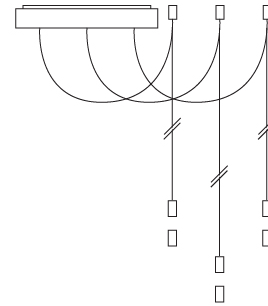

#### OPTICAL

#### RATINGS AND CERTIFICATIONS

Certified By: Certified for North American Standards  
 IP rating: IP20

13" x 4 1/4"  
330mm x 110mm

max. 2000mm 78 3/4"

13" x 4 1/4"  
330mm x 110mm

450mm  
1 3/4"

max. 5000mm 196 3/4"