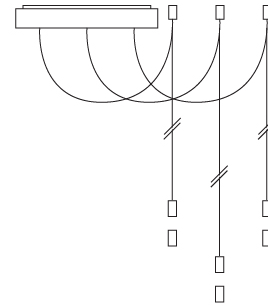

GENERAL

Series: Acqua
 Subseries: Acqua
 Partner: Cini & Nils
 Division: Design
 Product Type: Clusters
 Mounting Location: Ceiling

PHYSICAL

Shape: Oblong
 Length (mm): 330
 Length (in): 13
 Width (mm): 110
 Width (in): 4 5/16
 Height (mm): 45
 Height (in): 1 3/4
 Fixture Material: Aluminum

LED

OPTICAL

RATINGS AND CERTIFICATIONS

Certified By: Certified for North American Standards
 IP rating: IP20

13" x 4 1/4"
330mm x 110mm

max. 2000mm 78 3/4"

13" x 4 1/4"
330mm x 110mm

450mm 1 3/4"