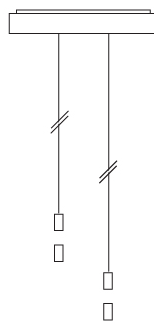

GENERAL

Series: Acqua
 Subseries: Acqua
 Partner: Cini & Nils
 Division: Design
 Product Type: Clusters
 Mounting Location: Ceiling

PHYSICAL

Shape: Oblong
 Length (mm): 330
 Length (in): 13
 Width (mm): 110
 Width (in): 4 5/16
 Height (mm): 45
 Height (in): 1 3/4
 Fixture Material: Aluminum

LED

OPTICAL

RATINGS AND CERTIFICATIONS

Certified By: Certified for North American Standards
 IP rating: IP20

13" x 4 1/4"
 330mm x 110mm

max. 2000mm 78 3/4"

13" x 4 1/4"
 330mm x 110mm

450mm 1 3/4"