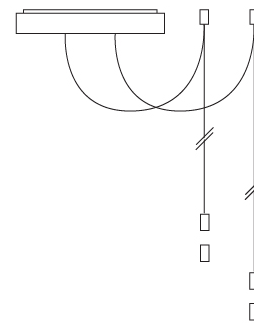

GENERAL

Series: Acqua
 Subseries: Acqua
 Partner: Cini & Nils
 Division: Design
 Product Type: Clusters
 Mounting Location: Ceiling

PHYSICAL

Shape: Oblong
 Length (mm): 330
 Length (in): 13
 Width (mm): 110
 Width (in): 4 5/16
 Height (mm): 45
 Height (in): 1 3/4
 Fixture Material: Aluminum

LED

OPTICAL

RATINGS AND CERTIFICATIONS

Certified By: Certified for North American Standards
 IP rating: IP20

13" x 4 1/4"
 330mm x 110mm

max. 2000mm 78 3/4"

13" x 4 1/4"
 330mm x 110mm

450mm 1 3/4"

max. 5000mm 196 3/4"

PROJECT

TYPE

SPECIFIER

QUANTITY

DATE

Available Colors

White