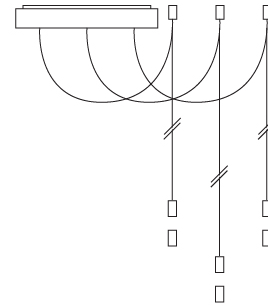

#### OPTICAL

#### RATINGS AND CERTIFICATIONS

Certified By: Certified for North American Standards  
 IP rating: IP20

13" x 4 1/4"  
330mm x 110mm

max. 2000mm 78 3/4"

13" x 4 1/4"  
330mm x 110mm

450mm 1 3/4"

max. 5000mm 196 3/4"