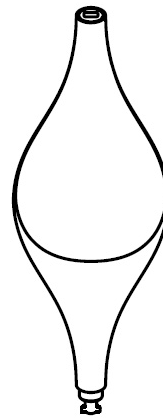

Shape: Curves
 Length (mm): 110
 Length (in): 4 ⁵/₁₆
 Width (mm): 100
 Width (in): 3/15/16
 Height (mm): 285
 Height (in): 11 ¹/₄
 Fixture Material: Aluminum

ELECTRICAL

Lamp Type: LED
 Input Wattage (W): 5.6
 Total Output Wattage (W): 4.65
 Dimming: 0-10V Dimming
 Driver Included: No
 Driver Location: Remote
 Driver Type: Constant Voltage - 120 / 277Vac
 Driver Class: Class 2
 Input Voltage (V): 120 - 277
 Output Voltage (V): 24

11cm
(4 5/16")

10cm
(3 15/16")

28.5cm (11 1/4")

PROJECT

TYPE

SPECIFIER

QUANTITY

DATE