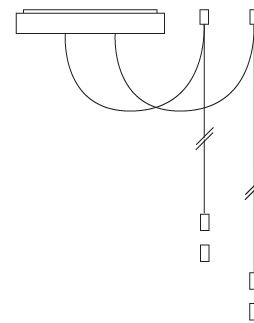

GENERAL

Series: Acqua
 Subseries: Acqua
 Partner: Cini & Nils
 Division: Design
 Product Type: Clusters
 Mounting Location: Ceiling

PHYSICAL

Shape: Oblong
 Length (mm): 330
 Length (in): 13
 Width (mm): 110
 Width (in): 4 5/16
 Height (mm): 45
 Height (in): 1 3/4
 Fixture Material: Aluminum

LED

OPTICAL

RATINGS AND CERTIFICATIONS

Certified By: Certified for North American Standards
 IP rating: IP20

13" x 4 1/4"
330mm x 110mm

max. 2000mm 78 3/4"

13" x 4 1/4"
330mm x 110mm

450mm 1 3/4"