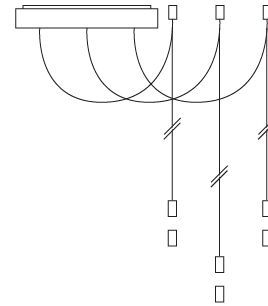

GENERAL

Series: Acqua
 Subseries: Acqua
 Partner: Cini & Nils
 Division: Design
 Product Type: Clusters
 Mounting Location: Ceiling

PHYSICAL

Shape: Oblong
 Length (mm): 330
 Length (in): 13
 Width (mm): 110
 Width (in): 4 5/16
 Height (mm): 45
 Height (in): 1 3/4
 Fixture Material: Aluminum

LED

OPTICAL

RATINGS AND CERTIFICATIONS

Certified By: Certified for North American Standards
 IP rating: IP20

13" x 4 1/4"
330mm x 110mm

max. 2000mm 78 3/4"

13" x 4 1/4"
330mm x 110mm

450mm
1 3/4"