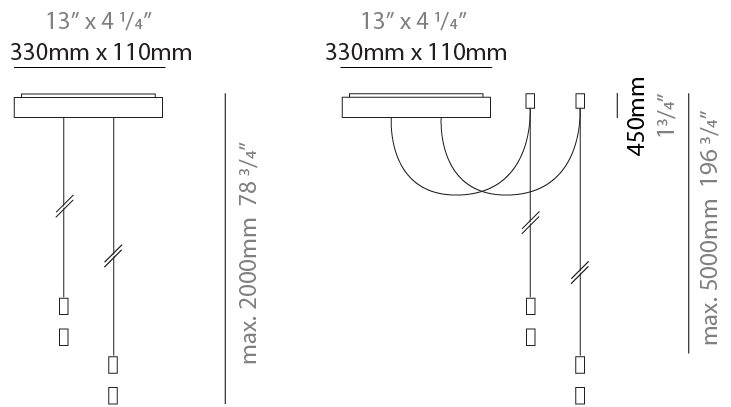

PROJECT
TYPE
SPECIFIER
QUANTITY
DATE

ACQUA

D39004- : D39004-WHI

base number

1. To build a product code in our configurator select the specify button on the base model # product page
2. To build a manual product code on this datasheet choose from the options listed below in blue font and add the suffix to the base model #

GENERAL

Series: Acqua
Subseries: Acqua
Partner: Cini & Nils
Division: Design
Product Type: Clusters
Mounting Location: Ceiling

PHYSICAL

Shape: Oblong
Length (mm): 330
Length (in): 13
Width (mm): 110
Width (in): 4 5/16
Height (mm): 45
Height (in): 1 3/4
Fixture Material: Aluminum

ELECTRICAL

Lamp Type: LED
Dimming: Non-Dimming / Phase Dimming (120Vac only) / 0-10V Dimming
Driver Included: Yes
Driver Location: Integrated
Driver Type: Constant Voltage - 120 / 277Vac
Driver Class: Class 2
Input Voltage (V): 120 - 277
Output Voltage (V): 24

LED

OPTICAL

RATINGS AND CERTIFICATIONS

Certified By: Certified for North American Standards
IP rating: IP20