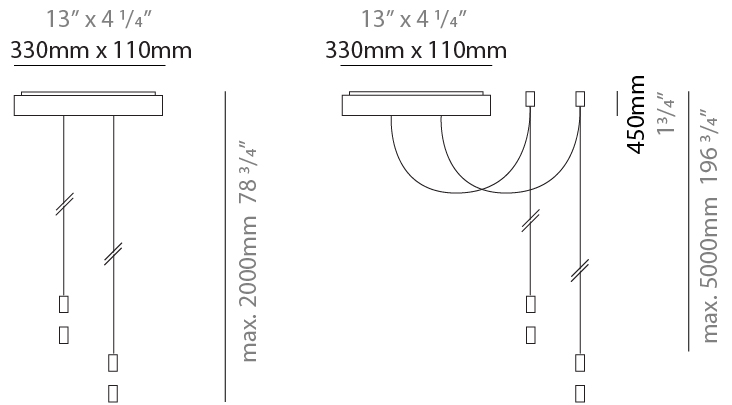

PROJECT
TYPE
SPECIFIER
QUANTITY
DATE

ACQUA

D39004- : D39004-WHI

base number

1. To build a product code in our configurator select the specify button on the base model # product page
2. To build a manual product code on this datasheet choose from the options listed below in blue font and add the suffix to the base model #

GENERAL

Series: Acqua
Subseries: Acqua
Partner: Cini & Nils
Division: Design
Product Type: Clusters
Mounting Location: Ceiling

PHYSICAL

Shape: Oblong
Length (mm): 330
Length (in): 13
Width (mm): 110
Width (in): 4 5/16
Height (mm): 45
Height (in): 1 3/4
Fixture Material: Aluminum

ELECTRICAL

Lamp Type: LED
Dimming: Non-Dimming / Phase Dimming (120Vac only) / 0-10V Dimming
Driver Included: Yes
Driver Location: Integrated
Driver Type: Constant Voltage - 120 / 277Vac
Driver Class: Class 2
Input Voltage (V): 120 - 277
Output Voltage (V): 24

LED

OPTICAL

RATINGS AND CERTIFICATIONS

Certified By: Certified for North American Standards
IP rating: IP20