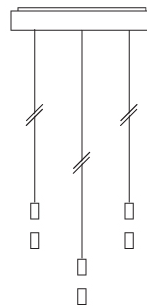

13" x 4 1/4"
330mm x 110mm

max. 2000mm 78 3/4"