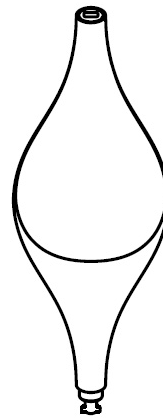

ACQUA SUSPENSION

D31001- : D31001-MSI

base number

1. To build a product code in our configurator select the specify button on the base model # product page
2. To build a manual product code on this datasheet choose from the options listed below in blue font and add the suffix to the base model #

GENERAL

Series: Acqua _____
Subseries: Acqua _____
Partner: Cini & Nils _____
Division: Design _____
Installation: Suspension _____
Product Type: Clusters _____
Mounting Location: Ceiling _____
Light Distribution: Direct / Indirect _____

PHYSICAL

Shape: Curves _____
Length (mm): 110 _____
Length (in): 4 ⁵/₁₆ _____
Width (mm): 100 _____
Width (in): 3/15/16 _____
Height (mm): 285 _____
Height (in): 11 ¹/₄ _____
Fixture Material: Aluminum _____

ELECTRICAL

Lamp Type: LED _____
Input Wattage (W): 5.6 _____
Total Output Wattage (W): 4.65 _____
Dimming: 0-10V Dimming _____
Driver Included: No _____
Driver Location: Remote _____
Driver Type: Constant Voltage - 120 / 277Vac _____
Driver Class: Class 2 _____
Input Voltage (V): 120 - 277 _____
Output Voltage (V): 24 _____

LED

Number of LEDs: 1 _____
Color Temperature (°K): 2800 _____
Nominal Lumen (lm): 650 _____
CRI: >95 CRI _____
Lamp Life (hrs): 50000 _____

OPTICAL

RATINGS AND CERTIFICATIONS

Certified By: Certified for North American Standards _____
IP rating: IP20 _____

11cm
(4 5/16")