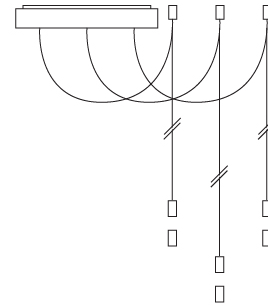

#### OPTICAL

#### RATINGS AND CERTIFICATIONS

Certified By: Certified for North American Standards  
 IP rating: IP20

13" x 4 1/4"  
330mm x 110mm

max. 2000mm 78 3/4"

13" x 4 1/4"  
330mm x 110mm

450mm 1 3/4"  
max. 5000mm 196 3/4"