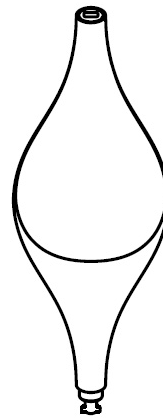

PHYSICAL

Shape: Curves _____
 Length (mm): 110 _____
 Length (in): 4 ⁵/₁₆ _____
 Width (mm): 100 _____
 Width (in): 3/15/16 _____
 Height (mm): 285 _____
 Height (in): 11 ¹/₄ _____
 Fixture Material: Aluminum _____

11cm
(4 5/16")

10cm
(3 15/16")

28.5cm (11 1/4")

PROJECT

TYPE

SPECIFIER

QUANTITY

DATE