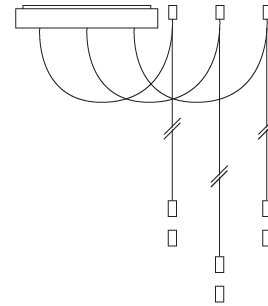

GENERAL

Series: Acqua
 Subseries: Acqua
 Partner: Cini & Nils
 Division: Design
 Product Type: Clusters
 Mounting Location: Ceiling

PHYSICAL

Shape: Oblong
 Length (mm): 330
 Length (in): 13
 Width (mm): 110
 Width (in): 4 5/16
 Height (mm): 45
 Height (in): 1 3/4
 Fixture Material: Aluminum

450mm 1 3/4"

max. 5000mm 196 3/4"

Available Colors

White

Gold

Silver

PROJECT
TYPE
SPECIFIER
QUANTITY
DATE

ACQUA