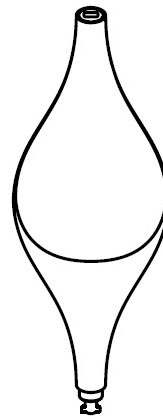

Shape: Curves
 Length (mm): 110
 Length (in): 4 5/16
 Width (mm): 100
 Width (in): 3/15/16
 Height (mm): 285
 Height (in): 11 1/4
 Fixture Material: Aluminum

ELECTRICAL

Lamp Type: LED
 Input Wattage (W): 5.6
 Total Output Wattage (W): 4.65
 Dimming: 0-10V Dimming
 Driver Included: No
 Driver Location: Remote
 Driver Type: Constant Voltage - 120 / 277Vac
 Driver Class: Class 2
 Input Voltage (V): 120 - 277
 Output Voltage (V): 24

11cm
(4 5/16")

10cm
(3 15/16")

28.5cm (11 1/4")

PROJECT

TYPE

SPECIFIER

QUANTITY

DATE