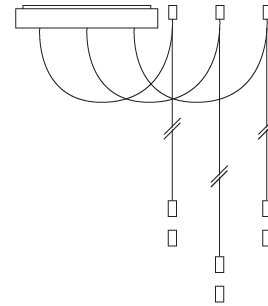

GENERAL

Series: Acqua
 Subseries: Acqua
 Partner: Cini & Nils
 Division: Design
 Product Type: Clusters
 Mounting Location: Ceiling

PHYSICAL

Shape: Oblong
 Length (mm): 330
 Length (in): 13
 Width (mm): 110
 Width (in): 4 5/16
 Height (mm): 45
 Height (in): 1 3/4
 Fixture Material: Aluminum

LED

OPTICAL

RATINGS AND CERTIFICATIONS

Certified By: Certified for North American Standards
 IP rating: IP20

13" x 4 1/4"
330mm x 110mm

max. 2000mm 78 3/4"

13" x 4 1/4"
330mm x 110mm

450mm 1 3/4"
max. 5000mm 196 3/4"