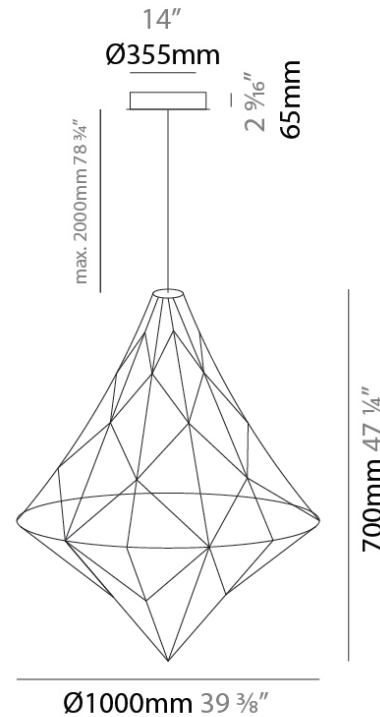

PROJECT	_____
TYPE	_____
SPECIFIER	_____
QUANTITY	_____
DATE	_____

ADAMAS SUSPENSION

D1010009-

base number	LED Dimming	Color Temperature	Finish Options

1. To build a product code in our configurator select the specify button on the base model # product page
2. To build a manual product code on this datasheet choose from the options listed below in blue font and add the suffix to the base model #

GENERAL

Series: Adamas
Brand: Quasar
Division: Design
Mounting Type: Suspension
Mounting Location: Ceiling
Subcategory: Ambient

PHYSICAL

Shape: Abstract
Diameter (mm): 1000
Diameter (in): 39 ³/₈
Height (mm): 1200
Height (in): 47 ¹/₄
Max. Overall Height (mm): 3200
Max. Overall Height (in): 126
Light Distribution: Omnidirectional
Fixture Finish: NIC / BRA / BBR
Fixture Material: Metal
Cable Details: 2000mm Cable

ELECTRICAL

Lamp Type: LED
Input Wattage (W): 106.8
Dimming: Non-Dimming / Phase Dimming (120vac Only)
Driver Included: Yes
Driver Location: Integrated
Driver Type: Constant Voltage - Universal
Driver Class: Class 2
Input Voltage (V): 120 - 277
Output Voltage (V): 12

LED

Color Temperature (°K): 2400 / 2800
Max. Delivered Lumen (lm): 5340
CRI: >90 CRI
Lamp Life (hrs): 50000

OPTICAL

RATINGS AND CERTIFICATIONS

Certified By: Certified for North American Standards
IP rating: IP20