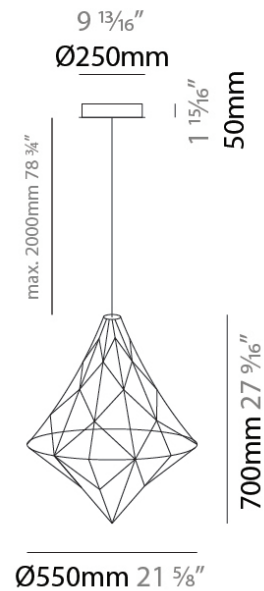

ADAMAS SUSPENSION

D1010007-

base number   LED Dimming   Color Temperature   Finish Options

1. To build a product code in our configurator select the specify button on the base model # product page
2. To build a manual product code on this datasheet choose from the options listed below in blue font and add the suffix to the base model #

GENERAL

Series: Adamas
Brand: Quasar
Division: Design
Mounting Type: Suspension
Mounting Location: Ceiling
Subcategory: Ambient

PHYSICAL

Shape: Abstract
Diameter (mm): 550
Diameter (in): 21 ⁵/₈
Height (mm): 700
Height (in): 27 ⁹/₁₆
Max. Overall Height (mm): 2700
Max. Overall Height (in): 106 ⁵/₁₆
Light Distribution: Omnidirectional
Fixture Finish: [NIC](#) / [BRA](#) / [BBR](#)
Fixture Material: Metal
Cable Details: 2000mm Cable

ELECTRICAL

Lamp Type: LED
Input Wattage (W): 40.2
Dimming: [Non-Dimmable](#)
Driver Included: Yes
Driver Location: Integrated
Driver Type: Constant Voltage - Universal
Driver Class: Class 2
Input Voltage (V): 120 - 277
Output Voltage (V): 12

LED

Color Temperature (°K): [2400](#) / [2800](#)
Max. Delivered Lumen (lm): 2010
CRI: >90 CRI
Lamp Life (hrs): 50000

OPTICAL

RATINGS AND CERTIFICATIONS

Certified By: Certified for North American Standards
IP rating: IP20

PROJECT
TYPE
SPECIFIER
QUANTITY
DATE