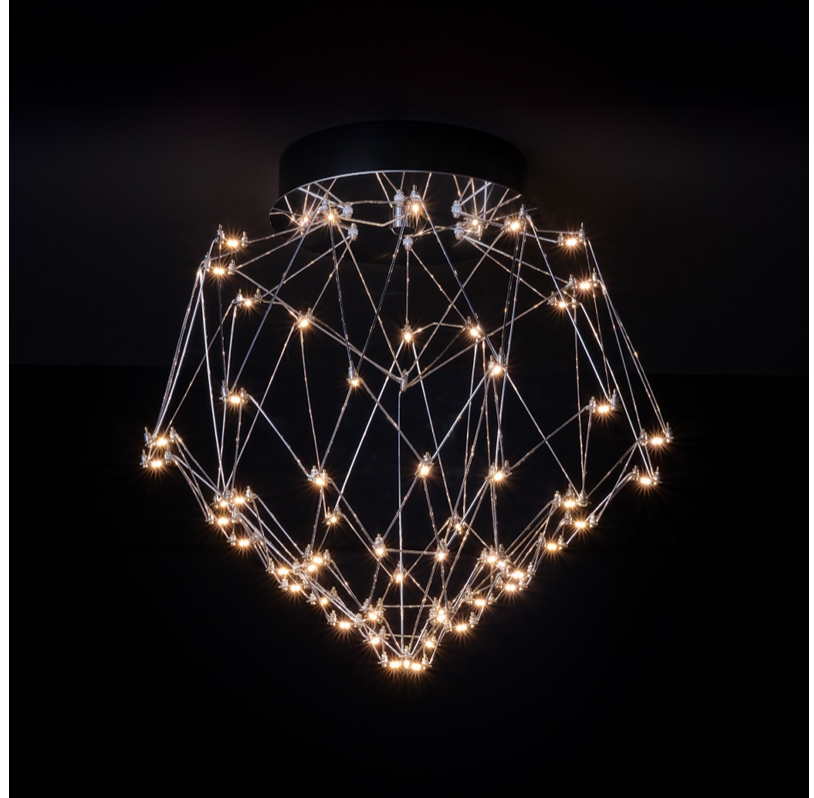

PROJECT	_____
TYPE	_____
SPECIFIER	_____
QUANTITY	_____
DATE	_____

ADAMAS SURFACE

D102033-

base number	LED	Color	Finish
	Dimming	Temperature	Options

1. To build a product code in our configurator select the specify button on the base model # product page
2. To build a manual product code on this datasheet choose from the options listed below in blue font and add the suffix to the base model #

GENERAL

Series: Adamas
Brand: Quasar
Division: Design
Mounting Type: Surface
Mounting Location: Ceiling
Subcategory: Ambient

PHYSICAL

Shape: Abstract
Diameter (mm): 550
Diameter (in): 21 ⁵/₈
Height (mm): 500
Height (in): 19 ¹¹/₁₆
Light Distribution: Omnidirectional
Fixture Finish: NIC / BRA / BBR
Fixture Material: Metal

ELECTRICAL

Input Voltage (V): 120 - 277

LED

Color Temperature (°K): 2400 / 2800
Max. Delivered Lumen (lm): 2010
CRI: >90 CRI

OPTICAL

RATINGS AND CERTIFICATIONS

Certified By: Certified for North American Standards
IP rating: IP20