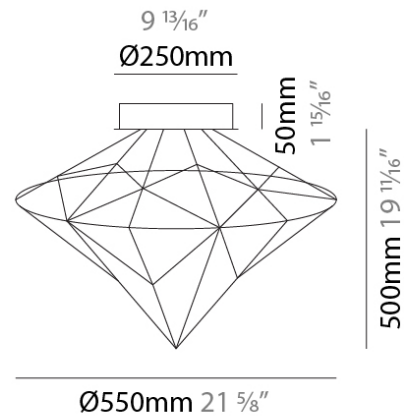

PROJECT	_____
TYPE	_____
SPECIFIER	_____
QUANTITY	_____
DATE	_____

ADAMAS SURFACE

D102033-

base number	LED	Color	Finish
	Dimming	Temperature	Options

1. To build a product code in our configurator select the specify button on the base model # product page
2. To build a manual product code on this datasheet choose from the options listed below in blue font and add the suffix to the base model #

GENERAL

Series: Adamas
Brand: Quasar
Division: Design
Mounting Type: Surface
Mounting Location: Ceiling
Subcategory: Ambient

PHYSICAL

Shape: Abstract
Diameter (mm): 550
Diameter (in): 21 ⁵/₈
Height (mm): 500
Height (in): 19 ¹¹/₁₆
Light Distribution: Omnidirectional
Fixture Finish: NIC / BRA / BBR
Fixture Material: Metal

ELECTRICAL

Input Voltage (V): 120 - 277

LED

Color Temperature (°K): 2400 / 2800
Max. Delivered Lumen (lm): 2010
CRI: >90 CRI

OPTICAL

RATINGS AND CERTIFICATIONS

Certified By: Certified for North American Standards
IP rating: IP20