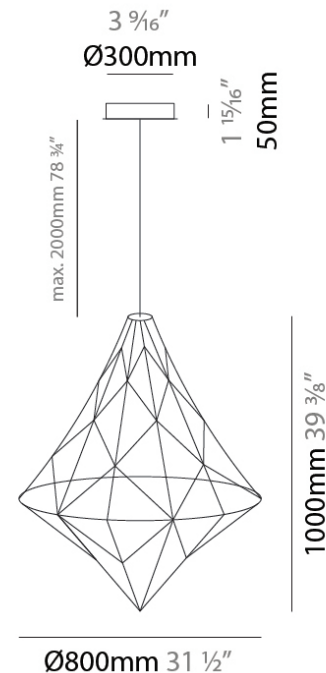

ADAMAS SUSPENSION

D1010008-

base number   LED Dimming   Color Temperature   Finish Options

1. To build a product code in our configurator select the specify button on the base model # product page
2. To build a manual product code on this datasheet choose from the options listed below in blue font and add the suffix to the base model #

GENERAL

Series: Adamas
Brand: Quasar
Division: Design
Mounting Type: Suspension
Mounting Location: Ceiling
Subcategory: Ambient

PHYSICAL

Shape: Abstract
Diameter (mm): 800
Diameter (in): 31 1/2
Height (mm): 1000
Height (in): 39 3/8
Max. Overall Height (mm): 3000
Max. Overall Height (in): 118 1/8
Light Distribution: Omnidirectional
Fixture Finish: [NIC / BRA / BBR](#)
Fixture Material: Metal
Cable Details: 2000mm Cable

ELECTRICAL

Lamp Type: LED (Zhaga Standard)
Input Wattage (W): 64.8
Max. Wattage Per Lamp (W): 0.6
Dimming: [Non-Dimming / Phase Dimming (120vac Only)](#)
Driver Included: Yes
Driver Location: Integrated
Driver Type: Constant Voltage - Universal
Driver Class: Class 2
Input Voltage (V): 120 - 277
Output Voltage (V): 12

LED

Color Temperature (°K): [2400 / 2800](#)
Max. Delivered Lumen (lm): 3240
CRI: >90 CRI
Lamp Life (hrs): 50000

OPTICAL

RATINGS AND CERTIFICATIONS

Certified By: Certified for North American Standards
IP rating: IP20

PROJECT
TYPE
SPECIFIER
QUANTITY
DATE