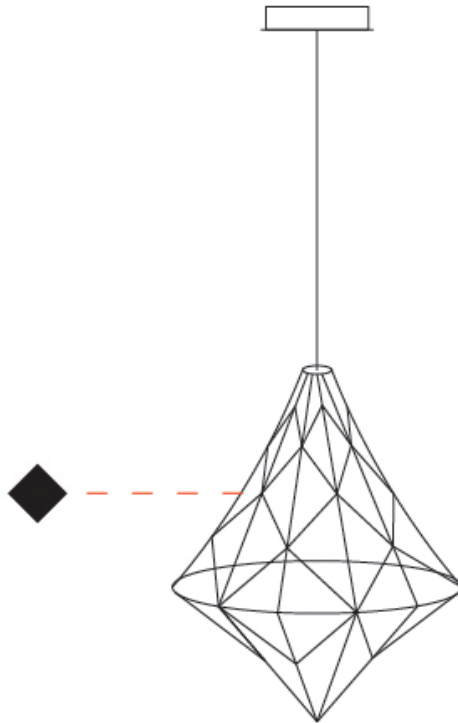

D1010007-

PROJECT

TYPE

SPECIFIER

QUANTITY

DATE