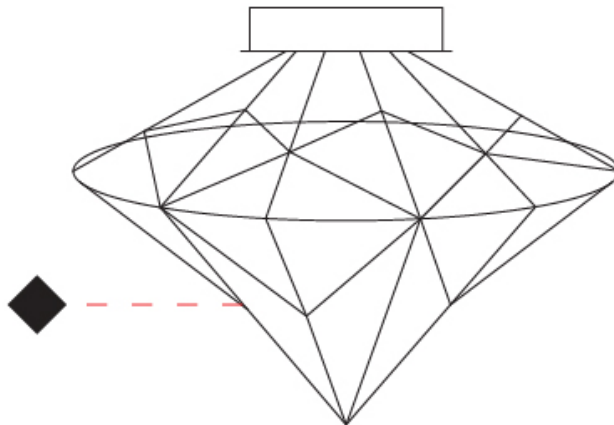

D102033-

PROJECT

TYPE

SPECIFIER

QUANTITY

DATE