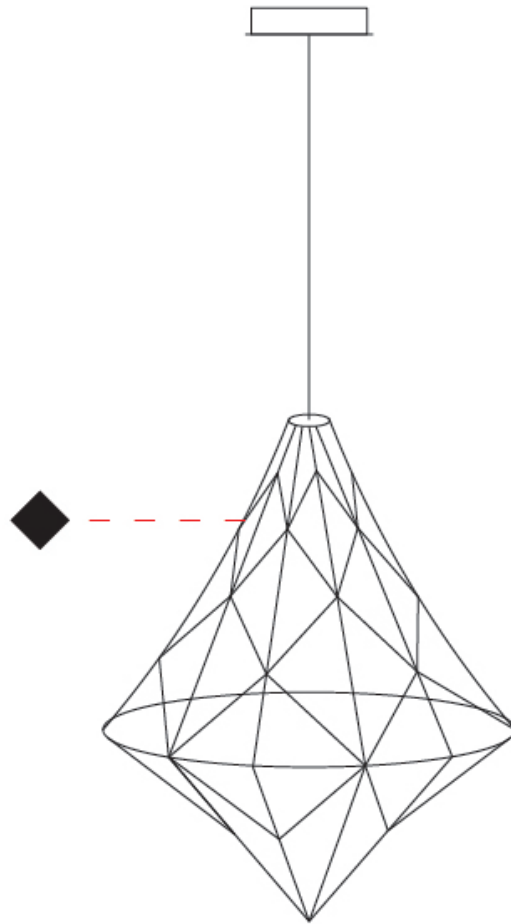

D1010008-

PROJECT

TYPE

SPECIFIER

QUANTITY

DATE

D