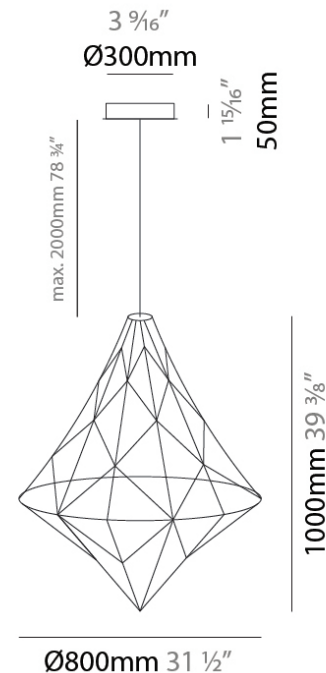

ADAMAS SUSPENSION

D1010008-

base number   LED Dimming   Color Temperature   Finish Options

1. To build a product code in our configurator select the specify button on the base model # product page
2. To build a manual product code on this datasheet choose from the options listed below in blue font and add the suffix to the base model #

GENERAL

Series: Adamas
Brand: Quasar
Division: Design
Mounting Type: Suspension
Mounting Location: Ceiling
Subcategory: Ambient

PHYSICAL

Shape: Abstract
Diameter (mm): 800
Diameter (in): 31 1/2
Height (mm): 1000
Height (in): 39 3/8
Max. Overall Height (mm): 3000
Max. Overall Height (in): 118 1/8
Light Distribution: Omnidirectional
[Fixture Finish: NIC / BRA / BBR](#)
Fixture Material: Metal
Cable Details: 2000mm Cable

ELECTRICAL

Lamp Type: LED (Zhaga Standard)
Input Wattage (W): 64.8
Max. Wattage Per Lamp (W): 0.6
[Dimming: Non-Dimming / Phase Dimming (120vac Only)](#)
Driver Included: Yes
Driver Location: Integrated
Driver Type: Constant Voltage - Universal
Driver Class: Class 2
Input Voltage (V): 120 - 277
Output Voltage (V): 12

LED

[Color Temperature (°K): 2400 / 2800](#)
Max. Delivered Lumen (lm): 3240
CRI: >90 CRI
Lamp Life (hrs): 50000

OPTICAL

RATINGS AND CERTIFICATIONS

Certified By: Certified for North American Standards
IP rating: IP20

PROJECT
TYPE
SPECIFIER
QUANTITY
DATE