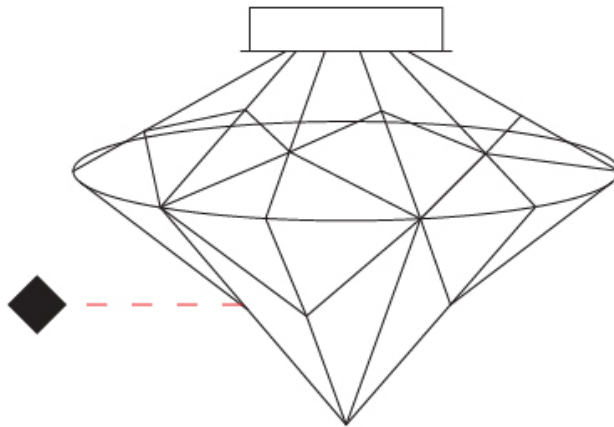

D102033-

PROJECT

TYPE

SPECIFIER

QUANTITY

DATE

D