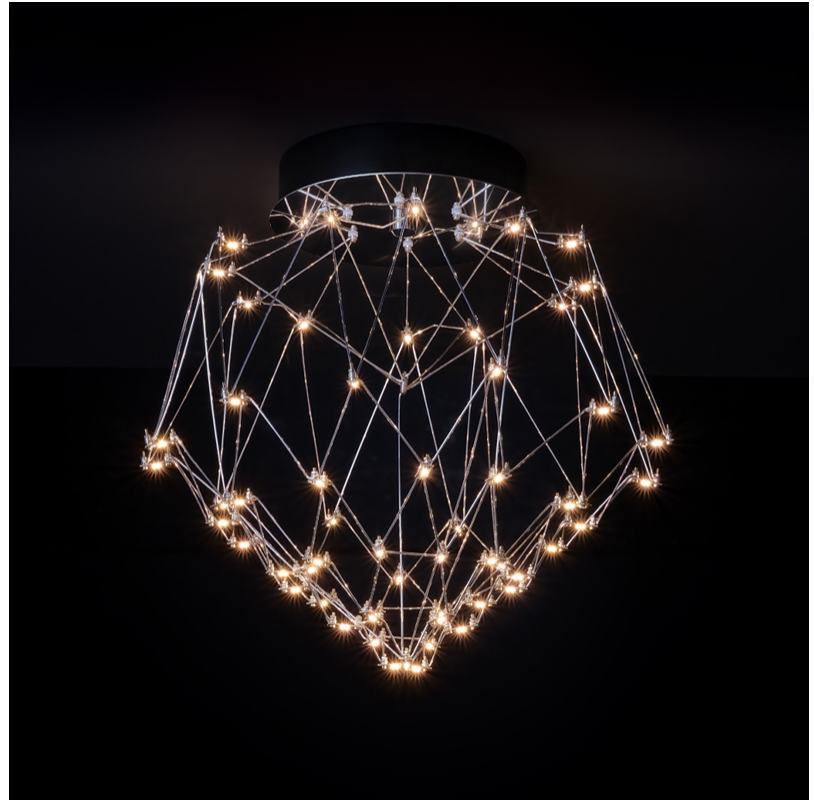

PROJECT	
TYPE	
SPECIFIER	
QUANTITY	
DATE	

ADAMAS SURFACE

D102033-

base number	LED	Color	Finish
	Dimming	Temperature	Options

1. To build a product code in our configurator select the specify button on the base model # product page
2. To build a manual product code on this datasheet choose from the options listed below in blue font and add the suffix to the base model #

GENERAL

Series: Adamas
Brand: Quasar
Division: Design
Mounting Type: Surface
Mounting Location: Ceiling
Subcategory: Ambient

PHYSICAL

Shape: Abstract
Diameter (mm): 550
Diameter (in): 21 ⁵/₈
Height (mm): 500
Height (in): 19 ¹¹/₁₆
Light Distribution: Omnidirectional
Fixture Finish: NIC / BRA / BBR
Fixture Material: Metal

ELECTRICAL

Input Voltage (V): 120 - 277

LED

Color Temperature (°K): 2400 / 2800
Max. Delivered Lumen (lm): 2010
CRI: >90 CRI

OPTICAL

RATINGS AND CERTIFICATIONS

Certified By: Certified for North American Standards
IP rating: IP20