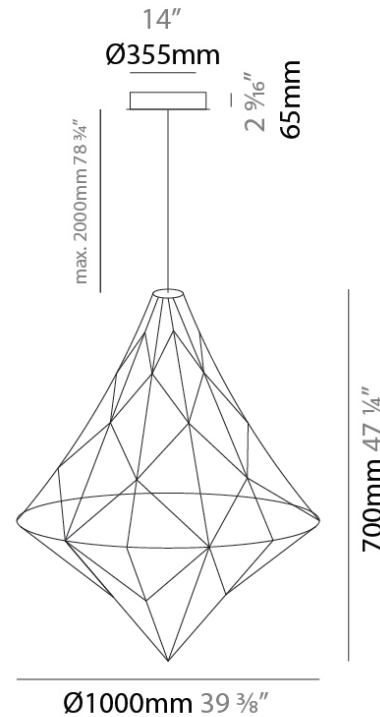

PROJECT	_____
TYPE	_____
SPECIFIER	_____
QUANTITY	_____
DATE	_____

ADAMAS SUSPENSION

D1010009-

base number   LED Dimming   Color Temperature   Finish Options

1. To build a product code in our configurator select the specify button on the base model # product page
2. To build a manual product code on this datasheet choose from the options listed below in blue font and add the suffix to the base model #

GENERAL

Series: Adamas
Brand: Quasar
Division: Design
Mounting Type: Suspension
Mounting Location: Ceiling
Subcategory: Ambient

PHYSICAL

Shape: Abstract
Diameter (mm): 1000
Diameter (in): 39 3/8
Height (mm): 1200
Height (in): 47 1/4
Max. Overall Height (mm): 3200
Max. Overall Height (in): 126
Light Distribution: Omnidirectional
Fixture Finish: [NIC / BRA / BBR](#)
Fixture Material: Metal
Cable Details: 2000mm Cable

ELECTRICAL

Lamp Type: LED
Input Wattage (W): 106.8
Dimming: [Non-Dimming / Phase Dimming (120vac Only)](#)
Driver Included: Yes
Driver Location: Integrated
Driver Type: Constant Voltage - Universal
Driver Class: Class 2
Input Voltage (V): 120 - 277
Output Voltage (V): 12

LED

Color Temperature (°K): 2400 / 2800
Max. Delivered Lumen (lm): 5340
CRI: >90 CRI
Lamp Life (hrs): 50000

OPTICAL

RATINGS AND CERTIFICATIONS

Certified By: Certified for North American Standards
IP rating: IP20