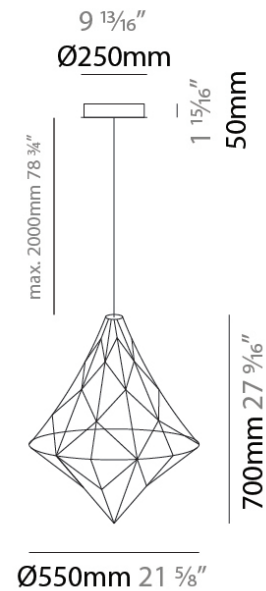

ADAMAS SUSPENSION

D1010007-

base number   LED Dimming   Color Temperature   Finish Options

1. To build a product code in our configurator select the specify button on the base model # product page
2. To build a manual product code on this datasheet choose from the options listed below in blue font and add the suffix to the base model #

GENERAL

Series: Adamas
Brand: Quasar
Division: Design
Mounting Type: Suspension
Mounting Location: Ceiling
Subcategory: Ambient

PHYSICAL

Shape: Abstract
Diameter (mm): 550
Diameter (in): 21 ⁵/₈
Height (mm): 700
Height (in): 27 ⁹/₁₆
Max. Overall Height (mm): 2700
Max. Overall Height (in): 106 ⁵/₁₆
Light Distribution: Omnidirectional
Fixture Finish: [NIC](#) / [BRA](#) / [BBR](#)
Fixture Material: Metal
Cable Details: 2000mm Cable

ELECTRICAL

Lamp Type: LED
Input Wattage (W): 40.2
Dimming: [Non-Dimmable](#)
Driver Included: Yes
Driver Location: Integrated
Driver Type: Constant Voltage - Universal
Driver Class: Class 2
Input Voltage (V): 120 - 277
Output Voltage (V): 12

LED

Color Temperature (°K): [2400](#) / [2800](#)
Max. Delivered Lumen (lm): 2010
CRI: >90 CRI
Lamp Life (hrs): 50000

OPTICAL

RATINGS AND CERTIFICATIONS

Certified By: Certified for North American Standards
IP rating: IP20

PROJECT
TYPE
SPECIFIER
QUANTITY
DATE