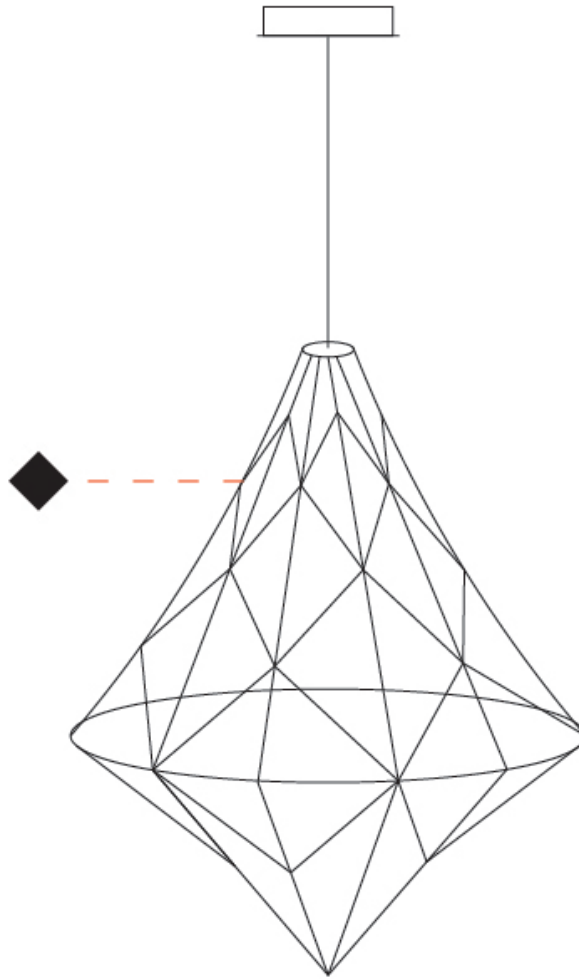

D1010009-

PROJECT

TYPE

SPECIFIER

QUANTITY

DATE

D