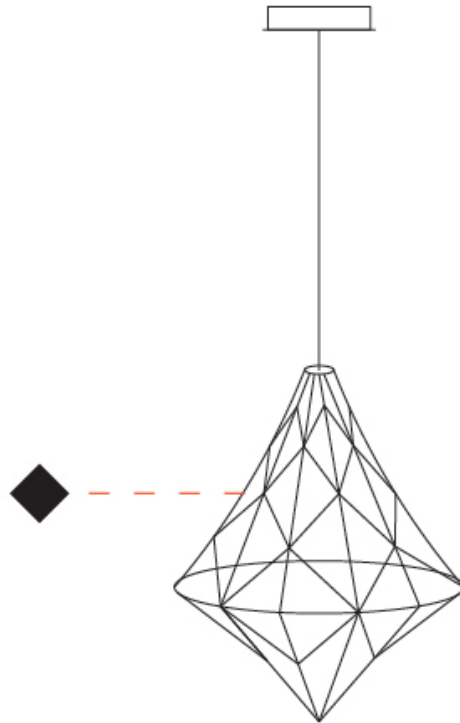

D1010007-

PROJECT

TYPE

SPECIFIER

QUANTITY

DATE

D