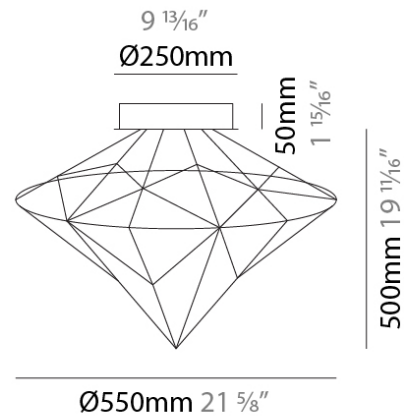

PROJECT	
TYPE	
SPECIFIER	
QUANTITY	
DATE	

ADAMAS SURFACE

D102033-

base number	LED	Color	Finish
	Dimming	Temperature	Options

1. To build a product code in our configurator select the specify button on the base model # product page
2. To build a manual product code on this datasheet choose from the options listed below in blue font and add the suffix to the base model #

GENERAL

Series: Adamas
Brand: Quasar
Division: Design
Mounting Type: Surface
Mounting Location: Ceiling
Subcategory: Ambient

PHYSICAL

Shape: Abstract
Diameter (mm): 550
Diameter (in): 21 ⁵/₈
Height (mm): 500
Height (in): 19 ¹¹/₁₆
Light Distribution: Omnidirectional
Fixture Finish: NIC / BRA / BBR
Fixture Material: Metal

ELECTRICAL

Input Voltage (V): 120 - 277

LED

Color Temperature (°K): 2400 / 2800
Max. Delivered Lumen (lm): 2010
CRI: >90 CRI

OPTICAL

RATINGS AND CERTIFICATIONS

Certified By: Certified for North American Standards
IP rating: IP20